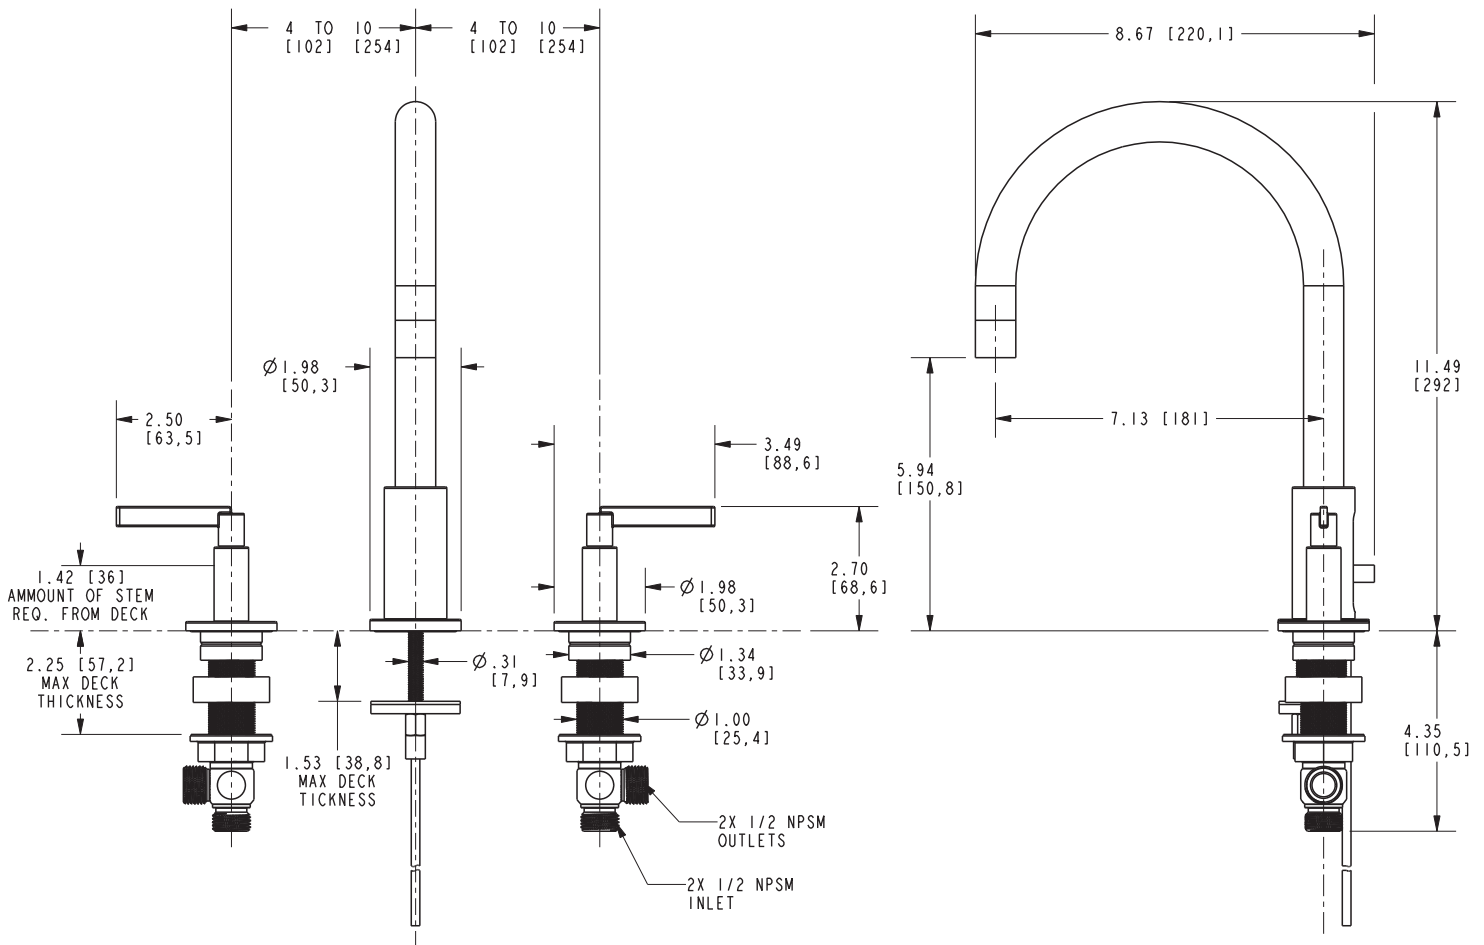

Features

- Solid brass construction
- Brass valve bodies
- Quarter-turn washerless ceramic disc valve cartridges
- Spout assembly with integral supply hoses
- Push Pop-Up drain with tailpiece
- 5.94" (15.1 cm) spout height at outlet
- 7.13" (18.1 cm) spout reach (c-c)
- For 8" (20.3 cm) centers - Maximum 20" (50.8 cm)
- ADA Compliant
- 1.2 GPM (4.5 LPM) Max

Product Specification Add "Color / Finish" suffix to Model number, below.

The two-handle Widespread Lavatory Faucet shall be made of solid brass construction. Faucet shall incorporate a spout assembly with integral supply hoses and feature brass valve bodies with quarter-turn washerless ceramic disc valve cartridges. Faucet shall have a 1.2 gallon (4.5 liter) per minute maximum flow rate. Product shall be for 8" (20.3 cm) centers - Maximum 20" (50.8 cm). Product shall incorporate a 5.94" (15.1 cm) spout height at outlet and a 7.13" (18.1 cm) spout reach (c-c). Faucet shall include a pop-up drain with tailpiece and incorporate lever handles. Widespread Lavatory Faucet shall be Newport Brass Model 3320C/_____.

3320C

PRODUCT DIMENSIONS *(Units are in inches)*

Product Dimensions are provided for reference only. For specific product installation guidelines, please reference the Installation Instructions of the product being installed.