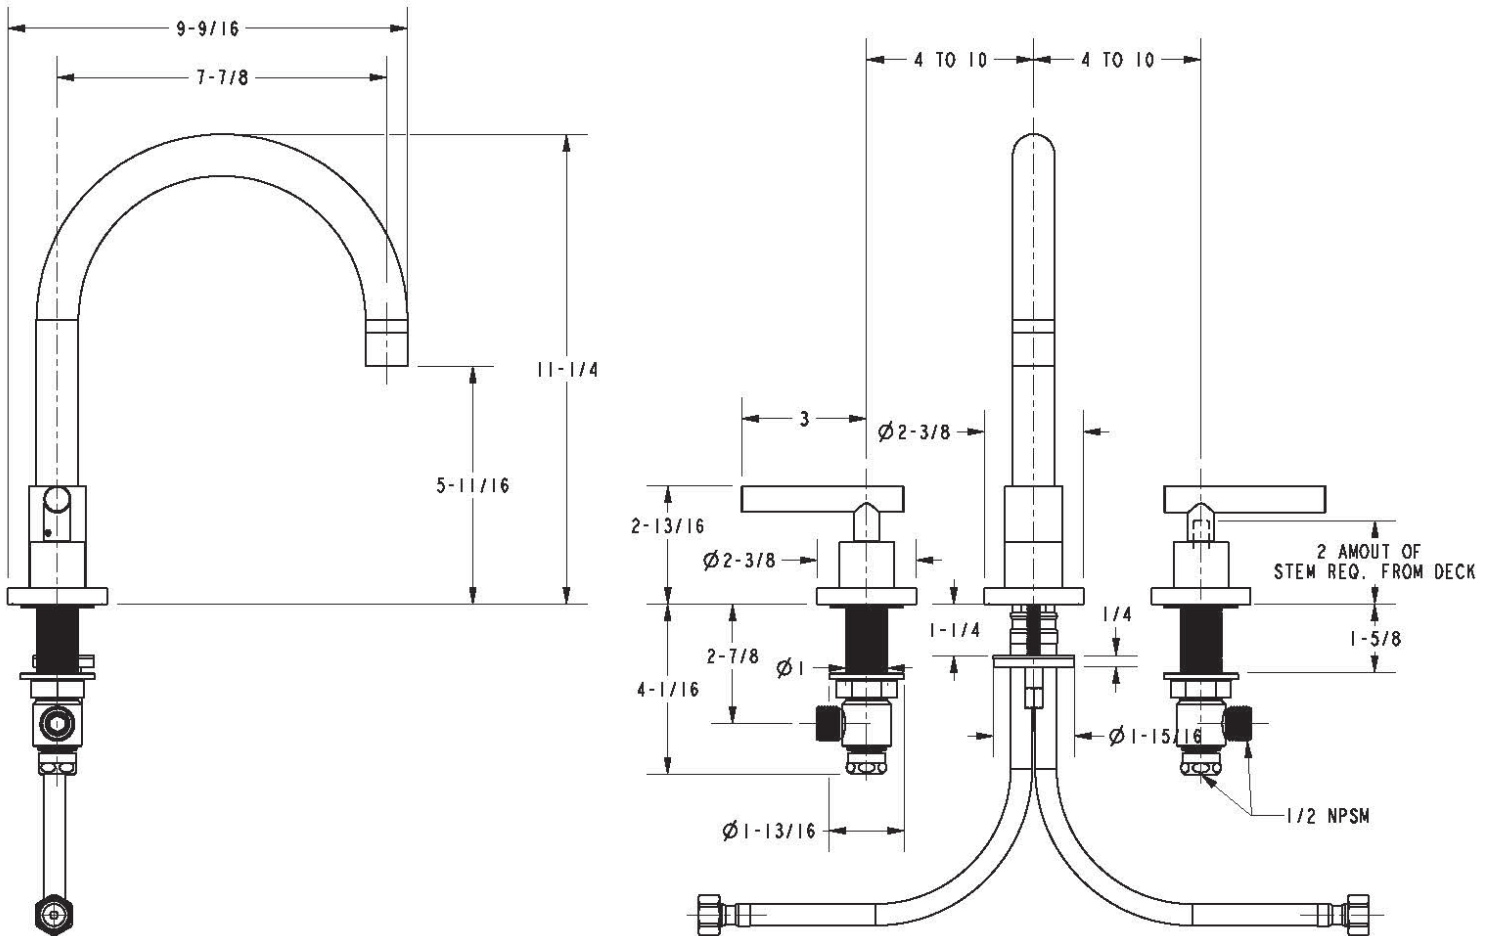

EAST LINEAR

Two-Handle Kitchen Faucet with Sidespray **9911**

Features

- Solid brass construction
- Brass valve bodies
- Quarter-turn washerless ceramic disc valve cartridges
- ADA compliant contemporary cross handles
- Swivel spout assembly with integral diverter fitting
- Solid brass pull-out sidespray
- 5-11/16" (14.4 cm) spout height at outlet
- 7-7/8" (20.0 cm) spout reach (c-c)
- For 8" (20.3 cm) centers - Maximum 20" (50.8 cm)
- 1.8 gallons (6.8 liters) per minute maximum flow rate

Product Specification Add "Color / Finish" suffix to Model number, below.

The Two-Handle Kitchen Faucet with Side-spray shall be made of solid brass construction. Faucet shall incorporate a swivel spout assembly with integral sidespray diverter fitting and feature brass valve bodies with quarter-turn washerless ceramic disc valve cartridges. Faucet shall have a 1.8 gallons (6.8 liters) per minute maximum flow rate. Product shall be for 8" (20.3 cm) centers - Maximum 20" (50.8 cm). Product shall incorporate a 5-11/16" (14.4 cm) spout height at outlet and a 7-7/8" (20.0 cm) spout reach (c-c). Faucet shall incorporate ADA compliant contemporary cross handles. Two-Handle Kitchen Faucet with Sidespray shall be Newport Brass Model 9911/____ .

9911

PRODUCT DIMENSIONS *(Units are in inches)*

East Linear Two-Handle Kitchen Faucet with Sidespray
9911

NEWPORT BRASS
 Flawless Beauty. From Faucet to Finish.™