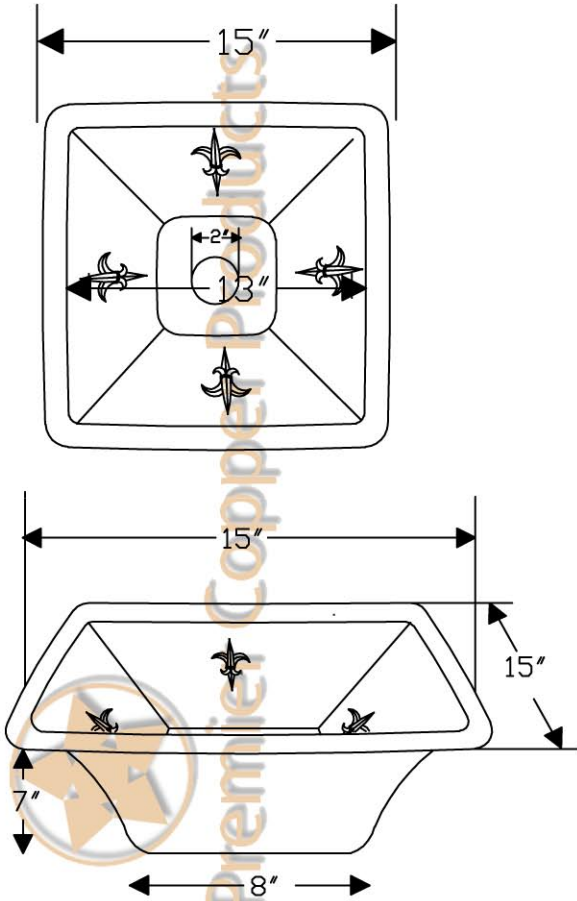

ITEM # BS15FDB2 15" SQUARE FLEUR DE LIS BAR

CODE/STANDARD COMPLIANCE

* IAPMO/cUPC LISTED

OUTER DIMENSIONS: 15"X15"X7"

INNER DIMENSIONS: 13"X13"X7"

DRAIN SIZE: 2" BAR STANDARD

MATERIAL GAUGE: 16

IMPORTANT: THIS PRODUCT IS HAND CRAFTED AND SMALL VARIANCES MAY OCCUR. DIMENSIONS MAY VARY UP TO 1/4". DO NOT MAKE ANY INSTALLATION CUTS UNTIL YOU RECEIVE YOUR SINK.