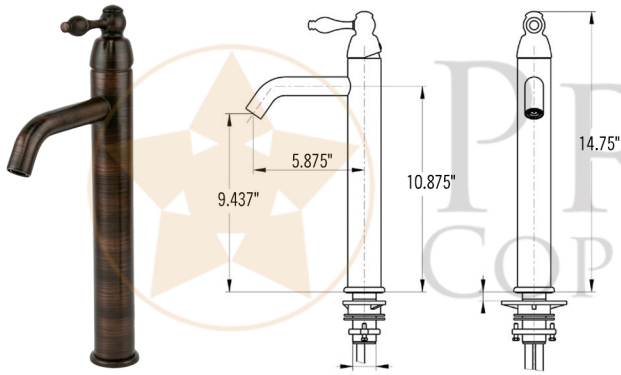

PACKAGE INCLUDES THE FOLLOWING ITEMS:

- * Modern Rectangle Hand Forged Old World Copper Vessel Sink / ORB Finish (Model# PVMRECDDB)
- * Single Handle Bathroom Vessel Faucet / ORB Finish (Model# B-VF01ORB)
- * 1.5" Non-Overflow Pop-up Bathroom Sink Drain / ORB Finish (Model# D-208ORB)
- * Neutral Cure Copper Sink Installation Silicone (Model# C900-ORB)
- * Copper Sink Wax (Model# W900-WAX)

* ORB: Oil Rubbed Bronze

SINK DETAILS (Model# PVMRECDDB)

- * Modern Rectangle Hand Forged Old World Copper Vessel Sink
- * Outer Dimension: 17" x 13" x 4.25"
- * Drain Opening: 1.5" Non-Overflow
- * Color: Oil Rubbed Bronze
- * CODE / STANDARD COMPLIANCE: IAPMO / cUPC LISTED

* ORB: Oil Rubbed Bronze

FAUCET DETAILS (Model# B-VF01ORB)

- * Single Handle Bathroom Vessel Faucet
- * Color: Oil Rubbed Bronze
- * Solid Brass Construction
- * Ceramic Disc Cartridges
- * Overall Height: 14.75"
- * ASME A112.18.1/CSA B125.1, NSF/ANSI 61, California Lead Plumbing Law, ADA Compliant