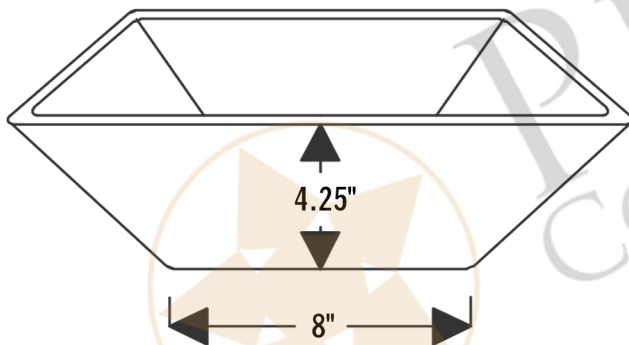

PACKAGE INCLUDES THE FOLLOWING ITEMS:

- * Modern Rectangle Hand Forged Old World Copper Vessel Sink / ORB Finish (Model# PVMRECDDB)
- * Single Handle Bathroom Vessel Faucet / ORB Finish (Model# B-VF01ORB)
- * 1.5" Non-Overflow Pop-up Bathroom Sink Drain / ORB Finish (Model# D-208ORB)
- * Neutral Cure Copper Sink Installation Silicone (Model# C900-ORB)
- * Copper Sink Wax (Model# W900-WAX)

* ORB: Oil Rubbed Bronze

SINK DETAILS (Model# PVMRECDDB)

- * Modern Rectangle Hand Forged Old World Copper Vessel Sink
- * Outer Dimension: 17" x 13" x 4.25"
- * Drain Opening: 1.5" Non-Overflow
- * Color: Oil Rubbed Bronze
- * CODE / STANDARD COMPLIANCE: IAPMO / cUPC LISTED

* ORB: Oil Rubbed Bronze

FAUCET DETAILS (Model# B-VF01ORB)

- * Single Handle Bathroom Vessel Faucet
- * Color: Oil Rubbed Bronze
- * Solid Brass Construction
- * Ceramic Disc Cartridges
- * Overall Height: 14.75"
- * ASME A112.18.1/CSA B125.1, NSF/ANSI 61, California Lead Plumbing Law, ADA Compliant