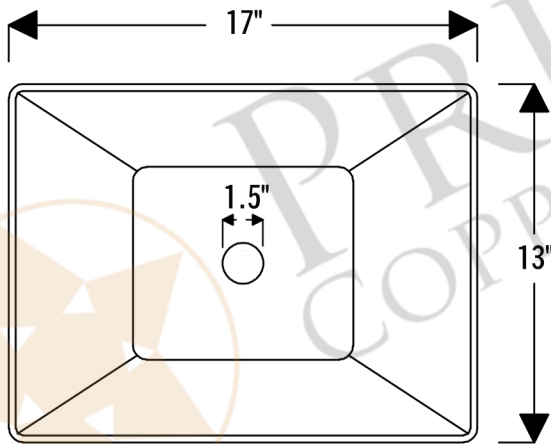

PACKAGE INCLUDES THE FOLLOWING ITEMS:

- * Modern Rectangle Hand Forged Old World Copper Vessel Sink / ORB Finish (Model# PVMRECDDB)
- * Single Handle Bathroom Vessel Faucet / ORB Finish (Model# B-VF01ORB)
- * 1.5" Non-Overflow Pop-up Bathroom Sink Drain / ORB Finish (Model# D-208ORB)
- * Neutral Cure Copper Sink Installation Silicone (Model# C900-ORB)
- * Copper Sink Wax (Model# W900-WAX)

* ORB: Oil Rubbed Bronze

SINK DETAILS (Model# PVMRECDDB)

- * Modern Rectangle Hand Forged Old World Copper Vessel Sink
- * Outer Dimension: 17" x 13" x 4.25"
- * Drain Opening: 1.5" Non-Overflow
- * Color: Oil Rubbed Bronze
- * CODE / STANDARD COMPLIANCE: IAPMO / cUPC LISTED

* ORB: Oil Rubbed Bronze

FAUCET DETAILS (Model# B-VF01ORB)

- * Single Handle Bathroom Vessel Faucet
- * Color: Oil Rubbed Bronze
- * Solid Brass Construction
- * Ceramic Disc Cartridges
- * Overall Height: 14.75"
- * ASME A112.18.1/CSA B125.1, NSF/ANSI 61, California Lead Plumbing Law, ADA Compliant

DRAIN DETAILS (Model# D-208ORB)

- * 1.5" Non-Overflow Pop-up Bathroom Sink Drain
- * Design: Push Pop Top
- * Upper Flange Dimension: 2"
- * Material: Solid Brass

SILICONE DETAILS (Model# C900-ORB)

- * Neutral Cure Installation Silicone
- * Color: Oil Rubbed Bronze
- * Size: 4.7 OZ
- * Matches a Variety of Different Styled Sinks and Drains