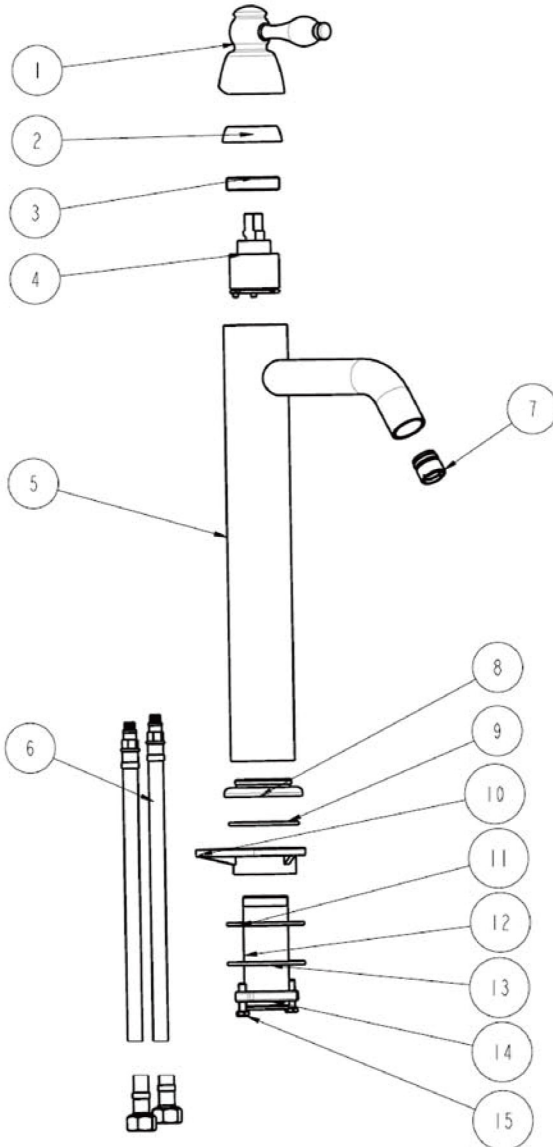

## EXPLODED PARTS VIEW

BY PREMIER COPPER PRODUCTS

**B-VF01ORB**

**PARTS LISTING**

15	2090165	HEXAGONAL MOUNTING SCREW
14	2120081	MOUNTING NUT
13	2180126	WASHER
12	2030022	CONNECTER
11	2050167	WASHER
10	2160081	BASE
9	2050093	O-RING
8	2160310	SEAL-RING
7	2700072	SPOUT
6	2860148	STAINLESS STEEL FLEXBLE HOSE
5	2130629	BODY ASSEMBLY
4	2710044	35 CARTRIDGE
3	2110810	RETAINER NUT
2	2110176	CANOPY
1	2750125	HANDLE
NO.	Part NO.	Part Name