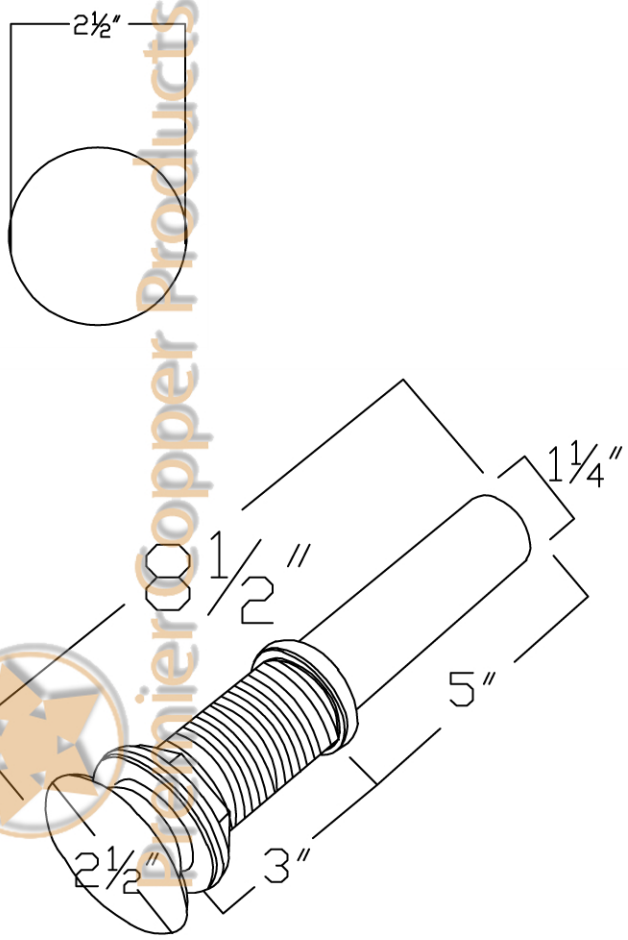

ITEM # D-208ORB
1.5" NON-OVERFLOW
POP-UP DRAIN
COLOR: OIL RUBBED BRONZE
SIZE: 1.5"