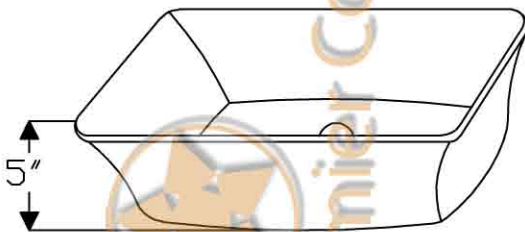

# ITEM # PVREC17 RECTANGLE HAND FORGED OLD WORLD COPPER VESSEL SINK

CODE/STANDARD COMPLIANCE

\* IAPMO/ cUPC LISTED

OUTER DIMENSIONS: 17"X13"X5"

DRAIN SIZE: 1.5"

FINISH: OIL RUBBED BRONZE

**IMPORTANT:** THIS PRODUCT IS HAND CRAFTED AND SMALL VARIANCES MAY OCCUR. DIMENSIONS MAY VARY UP TO 1/4". DO NOT MAKE ANY INSTALLATION CUTS UNTIL YOU RECEIVE YOUR SINK.