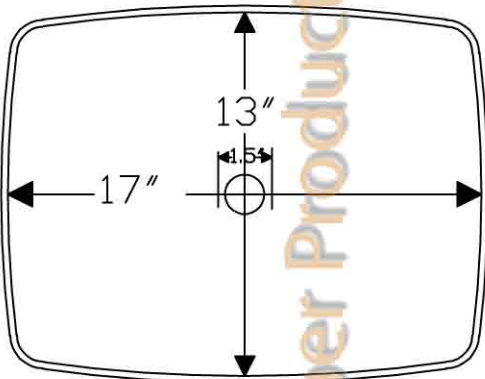

# ITEM # PVREC17 RECTANGLE HAND FORGED OLD WORLD COPPER VESSEL SINK

CODE/STANDARD COMPLIANCE

\* IAPMO/ cUPC LISTED

OUTER DIMENSIONS: 17"X13"X5"

DRAIN SIZE: 1.5"

FINISH: OIL RUBBED BRONZE

**IMPORTANT:** THIS PRODUCT IS HAND CRAFTED AND SMALL VARIANCES MAY OCCUR. DIMENSIONS MAY VARY UP TO 1/4". DO NOT MAKE ANY INSTALLATION CUTS UNTIL YOU RECEIVE YOUR SINK.