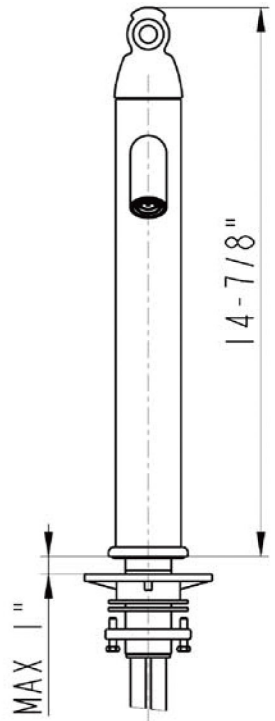

BY PREMIER COPPER PRODUCTS

PRODUCT SPECIFICATIONS

B-VF01ORB