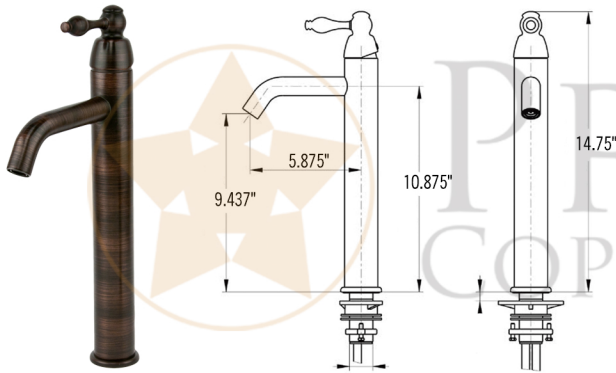

### **PACKAGE INCLUDES THE FOLLOWING ITEMS:**

- \* Forest Vessel Hammered Copper Sink / ORB Finish (Model# PVRTRDB)
- \* Single Handle Bathroom Vessel Faucet / ORB Finish (Model# B-VF01ORB)
- \* 1.5" Non-Overflow Pop-up Bathroom Sink Drain / ORB Finish (Model# D-208ORB)
- \* Neutral Cure Copper Sink Installation Silicone (Model# C900-ORB)
- \* Copper Sink Wax (Model# W900-WAX)

### **SINK DETAILS (Model# PVRTRDB)**

- \* Forest Vessel Hammered Copper Sink
- \* Outer Dimension: 14.5" x 6.75"
- \* Outer Dimension Bottom of Sink: 11"
- \* Inner Dimension Top of Sink: 13.5"
- \* Inner Dimension Bottom of Sink: 10"
- \* Tallest Side of Sink Dimension: 6.75"
- \* Shortest Side of Sink Dimension: 5.75"
- \* Drain Opening: 1.5" Non-Overflow
- \* Color: Oil Rubbed Bronze

### **FAUCET DETAILS (Model# B-VF01ORB)**

- \* Single Handle Bathroom Vessel Faucet
- \* Color: Oil Rubbed Bronze
- \* Solid Brass Construction
- \* Ceramic Disc Cartridges
- \* Overall Height: 14.75"
- \* ASME A112.18.1/CSA B125.1, NSF/ANSI 61, California Lead Plumbing Law, ADA Compliant