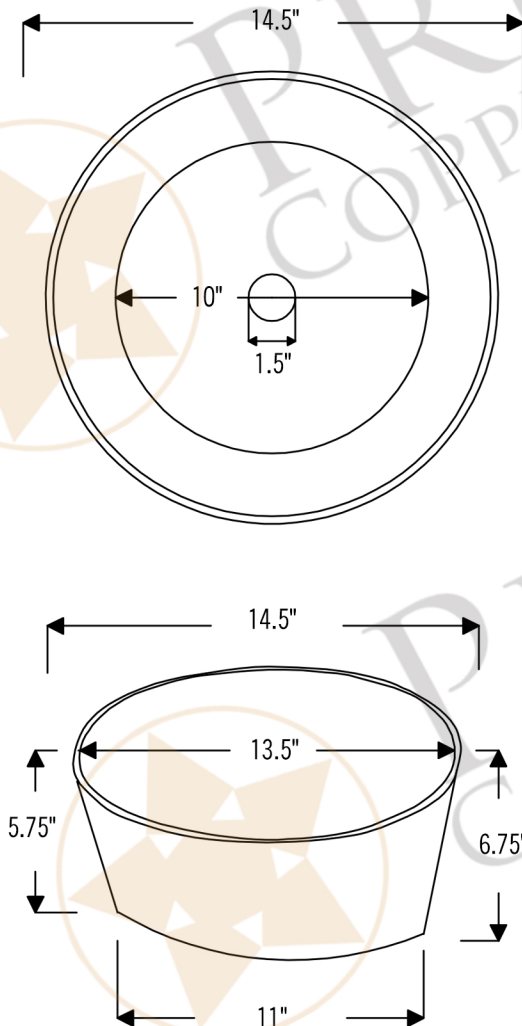

### **PACKAGE INCLUDES THE FOLLOWING ITEMS:**

- \* Forest Vessel Hammered Copper Sink / ORB Finish (Model# PVRTRDB)
- \* Single Handle Bathroom Vessel Faucet / ORB Finish (Model# B-VF01ORB)
- \* 1.5" Non-Overflow Pop-up Bathroom Sink Drain / ORB Finish (Model# D-208ORB)
- \* Neutral Cure Copper Sink Installation Silicone (Model# C900-ORB)
- \* Copper Sink Wax (Model# W900-WAX)

### **SINK DETAILS (Model# PVRTRDB)**

- \* Forest Vessel Hammered Copper Sink
- \* Outer Dimension: 14.5" x 6.75"
- \* Outer Dimension Bottom of Sink: 11"
- \* Inner Dimension Top of Sink: 13.5"
- \* Inner Dimension Bottom of Sink: 10"
- \* Tallest Side of Sink Dimension: 6.75"
- \* Shortest Side of Sink Dimension: 5.75"
- \* Drain Opening: 1.5" Non-Overflow
- \* Color: Oil Rubbed Bronze

### **FAUCET DETAILS (Model# B-VF01ORB)**

- \* Single Handle Bathroom Vessel Faucet
- \* Color: Oil Rubbed Bronze
- \* Solid Brass Construction
- \* Ceramic Disc Cartridges
- \* Overall Height: 14.75"
- \* ASME A112.18.1/CSA B125.1, NSF/ANSI 61, California Lead Plumbing Law, ADA Compliant

### **DRAIN DETAILS (Model# D-208ORB)**

- \* 1.5" Non-Overflow Pop-up Bathroom Sink Drain
- \* Design: Push Pop Top
- \* Upper Flange Dimension: 2"
- \* Material: Solid Brass