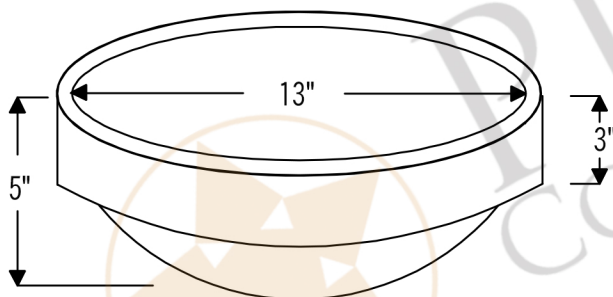

PACKAGE INCLUDES THE FOLLOWING ITEMS:

- * 15" Round Skirted Vessel Sink / ORB Finish (Model# VR15SKDB)
- * Single Handle Bathroom Vessel Faucet / ORB Finish (Model# B-VF01ORB)
- * 1.5" Non-Overflow Pop-up Bathroom Sink Drain / ORB Finish (Model# D-208ORB)
- * Neutral Cure Copper Sink Installation Silicone (Model# C900-ORB)
- * Copper Sink Wax (Model# W900-WAX)

* ORB: Oil Rubbed Bronze

SINK DETAILS (Model# VR15SKDB)

- * 15" Round Skirted Vessel Sink
- * Outer Dimension: 15" x 5"
- * Inner Dimension: 13" x 3" skirt
- * Drain Opening: 1.5" Non-Overflow
- * Color: Oil Rubbed Bronze
- * CODE / STANDARD COMPLIANCE: IAPMO / cUPC LISTED

* ORB: Oil Rubbed Bronze

FAUCET DETAILS (Model# B-VF01ORB)

- * Single Handle Bathroom Vessel Faucet
- * Color: Oil Rubbed Bronze
- * Solid Brass Construction
- * Ceramic Disc Cartridges
- * Overall Height: 14.75"
- * ASME A112.18.1/CSA B125.1, NSF/ANSI 61, California Lead Plumbing Law, ADA Compliant

DRAIN DETAILS (Model# D-208ORB)

- * 1.5" Non-Overflow Pop-up Bathroom Sink Drain
- * Design: Push Pop Top
- * Upper Flange Dimension: 2"
- * Material: Solid Brass

SILICONE DETAILS (Model# C900-ORB)

- * Neutral Cure Installation Silicone
- * Color: Oil Rubbed Bronze
- * Size: 4.7 OZ
- * Matches a Variety of Different Styled Sinks and Drains