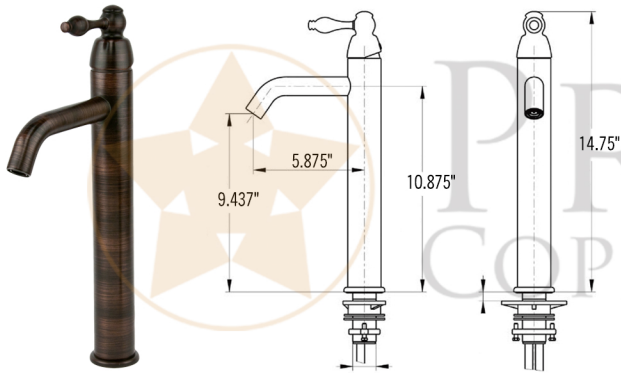

PACKAGE INCLUDES THE FOLLOWING ITEMS:

- * 15" Round Skirted Vessel Sink / ORB Finish (Model# VR15SKDB)
- * Single Handle Bathroom Vessel Faucet / ORB Finish (Model# B-VF01ORB)
- * 1.5" Non-Overflow Pop-up Bathroom Sink Drain / ORB Finish (Model# D-208ORB)
- * Neutral Cure Copper Sink Installation Silicone (Model# C900-ORB)
- * Copper Sink Wax (Model# W900-WAX)

* ORB: Oil Rubbed Bronze

SINK DETAILS (Model# VR15SKDB)

- * 15" Round Skirted Vessel Sink
- * Outer Dimension: 15" x 5"
- * Inner Dimension: 13" x 3" skirt
- * Drain Opening: 1.5" Non-Overflow
- * Color: Oil Rubbed Bronze
- * CODE / STANDARD COMPLIANCE: IAPMO / cUPC LISTED

* ORB: Oil Rubbed Bronze

FAUCET DETAILS (Model# B-VF01ORB)

- * Single Handle Bathroom Vessel Faucet
- * Color: Oil Rubbed Bronze
- * Solid Brass Construction
- * Ceramic Disc Cartridges
- * Overall Height: 14.75"
- * ASME A112.18.1/CSA B125.1, NSF/ANSI 61, California Lead Plumbing Law, ADA Compliant