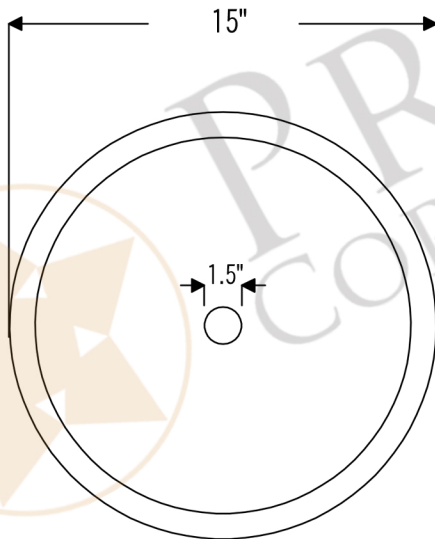

PACKAGE INCLUDES THE FOLLOWING ITEMS:

- * 15" Round Skirted Vessel Sink / ORB Finish (Model# VR15SKDB)
- * Single Handle Bathroom Vessel Faucet / ORB Finish (Model# B-VF01ORB)
- * 1.5" Non-Overflow Pop-up Bathroom Sink Drain / ORB Finish (Model# D-208ORB)
- * Neutral Cure Copper Sink Installation Silicone (Model# C900-ORB)
- * Copper Sink Wax (Model# W900-WAX)

* ORB: Oil Rubbed Bronze

SINK DETAILS (Model# VR15SKDB)

- * 15" Round Skirted Vessel Sink
- * Outer Dimension: 15" x 5"
- * Inner Dimension: 13" x 3" skirt
- * Drain Opening: 1.5" Non-Overflow
- * Color: Oil Rubbed Bronze
- * CODE / STANDARD COMPLIANCE: IAPMO / cUPC LISTED

* ORB: Oil Rubbed Bronze

FAUCET DETAILS (Model# B-VF01ORB)

- * Single Handle Bathroom Vessel Faucet
- * Color: Oil Rubbed Bronze
- * Solid Brass Construction
- * Ceramic Disc Cartridges
- * Overall Height: 14.75"
- * ASME A112.18.1/CSA B125.1, NSF/ANSI 61, California Lead Plumbing Law, ADA Compliant

DRAIN DETAILS (Model# D-208ORB)

- * 1.5" Non-Overflow Pop-up Bathroom Sink Drain
- * Design: Push Pop Top
- * Upper Flange Dimension: 2"
- * Material: Solid Brass

SILICONE DETAILS (Model# C900-ORB)

- * Neutral Cure Installation Silicone
- * Color: Oil Rubbed Bronze
- * Size: 4.7 OZ
- * Matches a Variety of Different Styled Sinks and Drains