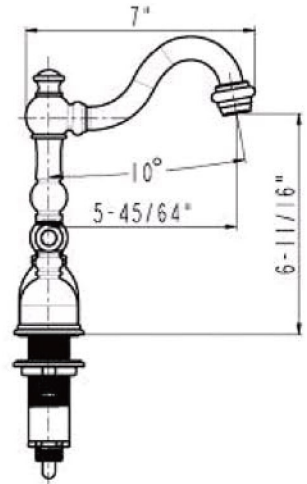

Premier Copper Products

CODE/STANDARD COMPLIANCE

* IAPMO/cUPC LISTED

ITEM # LR17FDB ROUND FLAT RIM

OUTER DIMENSIONS: 17"X6"

INNER DIMENSIONS: 15"X6"

DRAIN SIZE: 1.5" W/O OVERFLOW

MATERIAL GAUGE: 17

8" WIDESPREAD BATHROOM FAUCET

FEATURES:

- All Brass Material
- Ceramic Cartridges
- Max Flow Rate: 2.2GPM(8.3LPM) @ 60PSI
- 100% Factory Tested
- Brass Pop-up Available

APPLICABLE STANDARDS/CODES:

- ASME A112.18.1
- CSA B125.1-2005
- NSF/ANSI 61-2007a
- California Lead Plumbing Law
- ADA

TRU™ Faucets

BY PREMIER COPPER PRODUCTS

B-WS010RB

PRODUCT SPECIFICATIONS

BY PREMIER COPPER PRODUCTS

B-WS01ORB

PARTS LISTING

26	2090165	HEXAGONAL MOUNTING SCREW
25	2860356	STAINLESS STEEL FLEXIBLE HOSE
24	2030022	CONTROL BODY
23	2120081	MOUNTING NUT
22	2180126	WASHER
21	2050167	WASHER
20	2010312	BASE SET
19	2110501	BODY CANOPY
18	2133083	CONTROL BODY
17	2050093	O-RING
16	2710101	FAST OPEN CARTRIDGE
15	2750409	HANDLE
14	2030032	CONNECT PIPE
13	2050068	O-RING
12	2050071	O-RING
11	2040232	CONNECTER
10	2180082	FRICTION WASHER
9	2050184	FRICTION WASHER
8	2040230	CONNECTER
7	2090273	SCREW
6	2110735	CAP
5	2040231	BODY CONNECTER
4	2050149	WASHER
3	2140186	SPOUT PIPE
2	2040233	CONNECTER
1	2700025	24 AERATOR