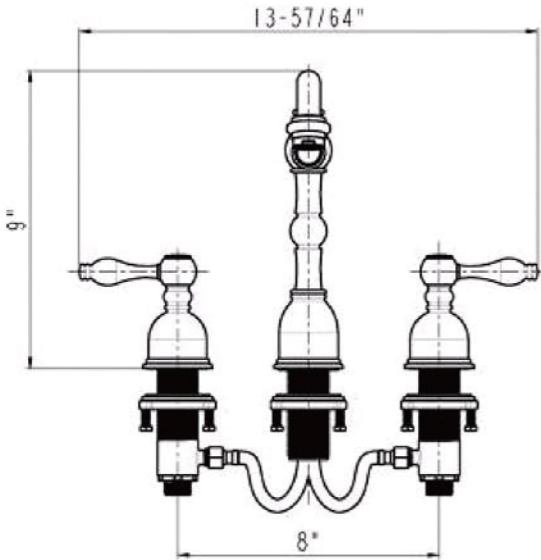

Premier Copper Products

CODE/STANDARD COMPLIANCE

* IAPMO/cUPC LISTED

ITEM # LR17FDB ROUND FLAT RIM

OUTER DIMENSIONS: 17"X6"

INNER DIMENSIONS: 15"X6"

DRAIN SIZE: 1.5" W/O OVERFLOW

MATERIAL GAUGE: 17

8" WIDESPREAD BATHROOM FAUCET

FEATURES:

- All Brass Material
- Ceramic Cartridges
- Max Flow Rate: 2.2GPM(8.3LPM) @ 60PSI
- 100% Factory Tested
- Brass Pop-up Available

APPLICABLE STANDARDS/CODES:

- ASME A112.18.1
- CSA B125.1-2005
- NSF/ANSI 61-2007a
- California Lead Plumbing Law
- ADA

TRU™ Faucets

BY PREMIER COPPER PRODUCTS

B-WS010RB

PRODUCT SPECIFICATIONS

BY PREMIER COPPER PRODUCTS

B-WS01ORB

PARTS LISTING

26	2090165	HEXAGONAL MOUNTING SCREW
25	2860356	STAINLESS STEEL FLEXIBLE HOSE
24	2030022	CONTROL BODY
23	2120081	MOUNTING NUT
22	2180126	WASHER
21	2050167	WASHER
20	2010312	BASE SET
19	2110501	BODY CANOPY
18	2133083	CONTROL BODY
17	2050093	O-RING
16	2710101	FAST OPEN CARTRIDGE
15	2750409	HANDLE
14	2030032	CONNECT PIPE
13	2050068	O-RING
12	2050071	O-RING
11	2040232	CONNECTER
10	2180082	FRICTION WASHER
9	2050184	FRICTION WASHER
8	2040230	CONNECTER
7	2090273	SCREW
6	2110735	CAP
5	2040231	BODY CONNECTER
4	2050149	WASHER
3	2140186	SPOUT PIPE
2	2040233	CONNECTER
1	2700025	24 AERATOR