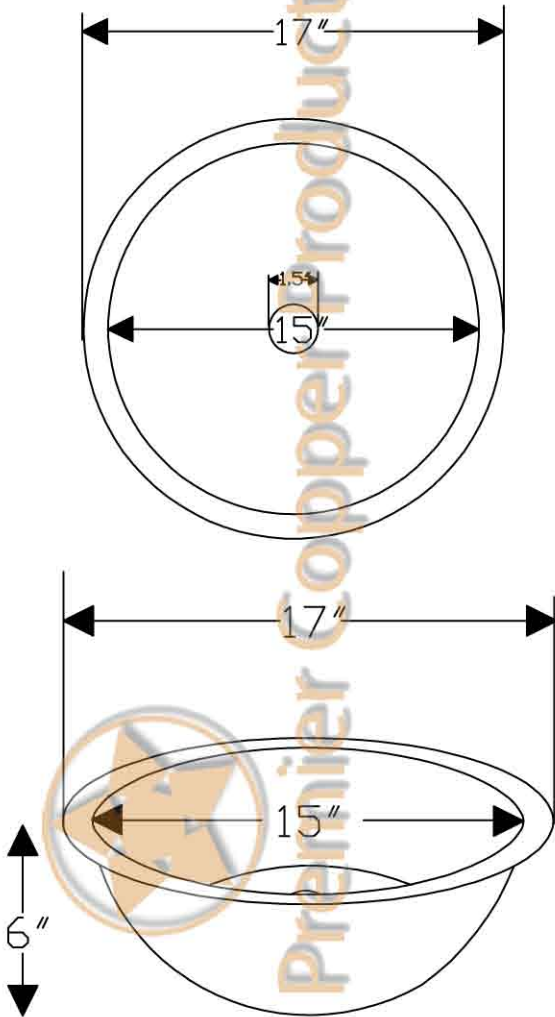

Premier Copper Products

CODE/STANDARD COMPLIANCE

* IAPMO/cUPC LISTED

ITEM # LR17FDB ROUND FLAT RIM

OUTER DIMENSIONS: 17"X6"

INNER DIMENSIONS: 15"X6"

DRAIN SIZE: 1.5" W/O OVERFLOW

MATERIAL GAUGE: 17

IMPORTANT: THIS PRODUCT IS HAND CRAFTED AND SMALL VARIANCES MAY OCCUR. DIMENSIONS MAY VARY UP TO 1/4". DO NOT MAKE ANY INSTALLATION CUTS UNTIL YOU RECEIVE YOUR SINK.

BY PREMIER COPPER PRODUCTS

B-WS01ORB

8" WIDESPREAD BATHROOM FAUCET

FEATURES:

- All Brass Material
- Ceramic Cartridges
- Max Flow Rate: 2.2GPM(8.3LPM) @ 60PSI
- 100% Factory Tested
- Brass Pop-up Available

APPLICABLE STANDARDS/CODES:

- ASME A112.18.1
- CSA B125.1-2005
- NSF/ANSI 61-2007a
- California Lead Plumbing Law
- ADA