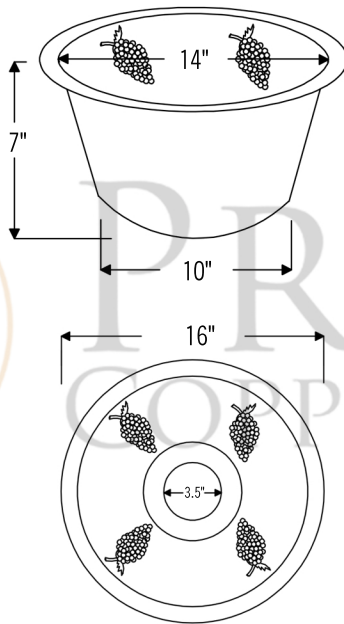

PACKAGE INCLUDES THE FOLLOWING ITEMS:

- * 16" Round Copper Prep Sink w/ Grape Design / ORB Finish (Model # BR16GDB3)
- * Single Handle Bar or Vessel Filler Faucet / ORB Finish (Model # B-BV01ORB)
- * 3.5" Deluxe Garbage Disposal Drain / ORB Finish (Model# D-130ORB)
- * Copper Sink Wax (Model# W900-WAX)
- * Neutral Cure Copper Sink Installation Silicone (Model# C900-ORB)

* ORB: Oil Rubbed Bronze

SINK DETAILS (Model# BR16GDB3)

- * Description: 16" Round Copper Prep Sink w/ Grape Design
- * Color: Oil Rubbed Bronze
- * Outer Dimension: 16" x 16" x 7"
- * Inner Dimension: 14" x 14" x 7"
- * Drain Size: 3.5" Drain Opening

FAUCET DETAILS (Model# B-BV01ORB)

- * Description: Single Handle Bar / Vessel Faucet
- * Finish: Oil Rubbed Bronze
- * Installation: Single Hole
- * Overall Height: 11"
- * Spout Reach: 6"
- * Certifications: ASME A112.18.1/CSA B125.1, NSF/ANSI 61, California Lead Plumbing Law, ADA Compliant

DRAIN DETAILS (Model# D-130ORB)

- * Description: 3.5" Garbage Disposal Drain
- * Upper Flange Dimension: 4.5"
- * Material: Solid Brass

WAX DETAILS (Model# W900-WAX)

- * Copper Sink Wax & Cleaner
- * Made from Natural Bee's Wax
- * No wax Build Up ever!
- * Hard Water Protection
- * Works Great on a Variety of Different Surfaces: