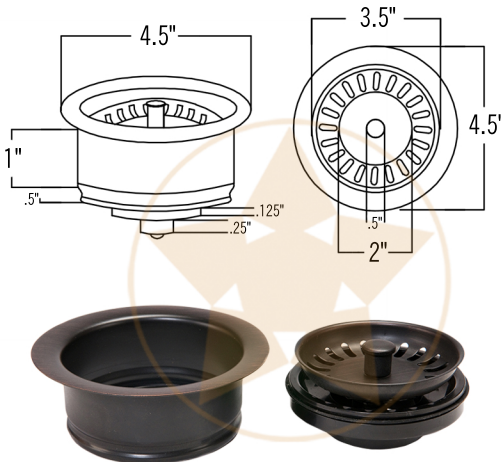

* ORB: Oil Rubbed Bronze

SINK DETAILS (Model# BR16GDB3)

- * Description: 16" Round Copper Prep Sink w/ Grape Design
- * Color: Oil Rubbed Bronze
- * Outer Dimension: 16" x 16" x 7"
- * Inner Dimension: 14" x 14" x 7"
- * Drain Size: 3.5" Drain Opening

FAUCET DETAILS (Model# B-BV01ORB)

- * Description: Single Handle Bar / Vessel Faucet
- * Finish: Oil Rubbed Bronze
- * Installation: Single Hole
- * Overall Height: 11"
- * Spout Reach: 6"
- * Certifications: ASME A112.18.1/CSA B125.1, NSF/ANSI 61, California Lead Plumbing Law, ADA Compliant

DRAIN DETAILS (Model# D-130ORB)

- * Description: 3.5" Garbage Disposal Drain
- * Upper Flange Dimension: 4.5"
- * Material: Solid Brass

WAX DETAILS (Model# W900-WAX)

- * Copper Sink Wax & Cleaner
- * Made from Natural Bee's Wax
- * No wax Build Up ever!
- * Hard Water Protection
- * Works Great on a Variety of Different Surfaces:

SILICONE DETAILS (Model# C900-ORB)

- * Description: Neutral Cure Copper Sink Installation Silicone
- * Color: Oil Rubbed Bronze
- * Size: 4.7oz