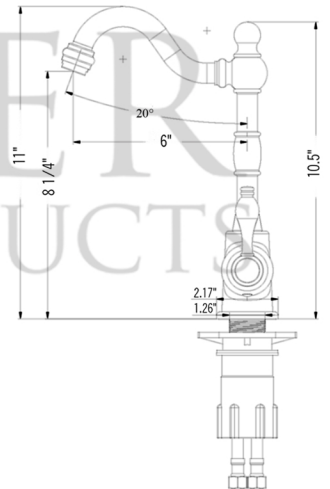

* ORB: Oil Rubbed Bronze

SINK DETAILS (Model# BR16GDB3)

- * Description: 16" Round Copper Prep Sink w/ Grape Design
- * Color: Oil Rubbed Bronze
- * Outer Dimension: 16" x 16" x 7"
- * Inner Dimension: 14" x 14" x 7"
- * Drain Size: 3.5" Drain Opening

FAUCET DETAILS (Model# B-BV01ORB)

- * Description: Single Handle Bar / Vessel Faucet
- * Finish: Oil Rubbed Bronze
- * Installation: Single Hole
- * Overall Height: 11"
- * Spout Reach: 6"
- * Certifications: ASME A112.18.1/CSA B125.1, NSF/ANSI 61, California Lead Plumbing Law, ADA Compliant

DRAIN DETAILS (Model# D-130ORB)

- * Description: 3.5" Garbage Disposal Drain
- * Upper Flange Dimension: 4.5"
- * Material: Solid Brass

WAX DETAILS (Model# W900-WAX)

- * Copper Sink Wax & Cleaner
- * Made from Natural Bee's Wax
- * No wax Build Up ever!
- * Hard Water Protection
- * Works Great on a Variety of Different Surfaces:

SILICONE DETAILS (Model# C900-ORB)

- * Description: Neutral Cure Copper Sink Installation Silicone
- * Color: Oil Rubbed Bronze
- * Size: 4.7oz