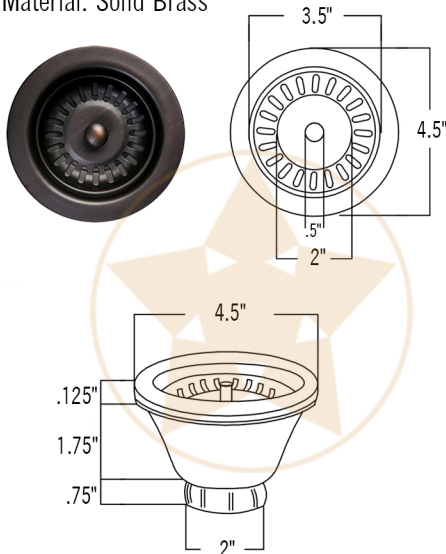

DRAIN DETAILS (Model# D-132ORB)

- Description: 3.5" Basket Strainer Drain
- Upper Flange Dimension: 4.5"
- Material: Solid Brass