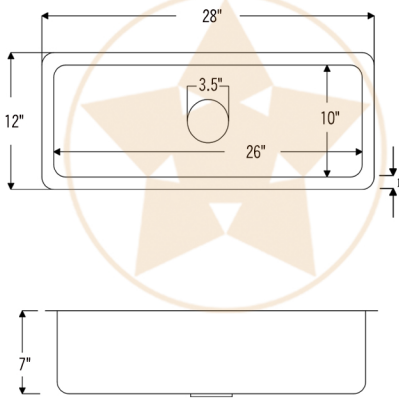

PACKAGE INCLUDES THE FOLLOWING ITEMS:

- * 28" Rectangle Hammered Copper Bar/Prep Sink with 3.5" Drain Opening / ORB Finish (Model # BREC28DB)
- * Single Handle Bar or Vessel Filler Faucet / ORB Finish (Model # B-BV01ORB)
- * 3.5" Basket Strainer Drain / ORB Finish (Model# D-132ORB)
- * Copper Sink Wax (Model# W900-WAX)
- * Neutral Cure Copper Sink Installation Silicone (Model# C900-ORB)

* ORB: Oil Rubbed Bronze

SINK DETAILS (Model# BREC28DB)

- * Description: 28" Rectangle Hammered Copper Bar/Prep Sink with 3.5" Drain Opening
- * Color: Oil Rubbed Bronze
- * Outer Dimension: 28" x 12" x 7"
- * Inner Dimension: 26" x 10" x 7"
- * Drain Size: 3.5" Drain Opening

FAUCET DETAILS (Model# B-BV01ORB)

- * Description: Single Handle Bar / Vessel Faucet
- * Finish: Oil Rubbed Bronze
- * Installation: Single Hole
- * Overall Height: 11"
- * Spout Reach: 6"
- * Certifications: ASME A112.18.1/CSA B125.1, NSF/ANSI 61, California Lead Plumbing Law, ADA Compliant

SILICONE DETAILS (Model# C900-ORB)

- * Description: Neutral Cure Copper Sink Installation Silicone
- * Color: Oil Rubbed Bronze
- * Size: 4.7oz