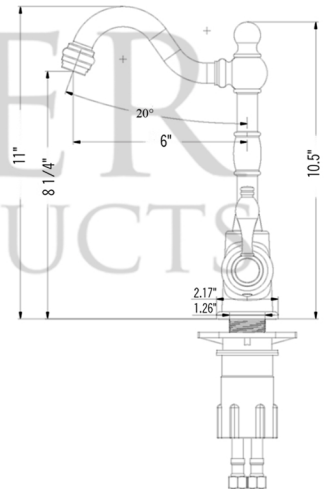

PACKAGE INCLUDES THE FOLLOWING ITEMS:

- * 28" Rectangle Hammered Copper Bar/Prep Sink with 3.5" Drain Opening / ORB Finish (Model # BREC28DB)
- * Single Handle Bar or Vessel Filler Faucet / ORB Finish (Model # B-BV01ORB)
- * 3.5" Basket Strainer Drain / ORB Finish (Model# D-132ORB)
- * Copper Sink Wax (Model# W900-WAX)
- * Neutral Cure Copper Sink Installation Silicone (Model# C900-ORB)

* ORB: Oil Rubbed Bronze

SINK DETAILS (Model# BREC28DB)

- * Description: 28" Rectangle Hammered Copper Bar/Prep Sink with 3.5" Drain Opening
- * Color: Oil Rubbed Bronze
- * Outer Dimension: 28" x 12" x 7"
- * Inner Dimension: 26" x 10" x 7"
- * Drain Size: 3.5" Drain Opening

FAUCET DETAILS (Model# B-BV01ORB)

- * Description: Single Handle Bar / Vessel Faucet
- * Finish: Oil Rubbed Bronze
- * Installation: Single Hole
- * Overall Height: 11"
- * Spout Reach: 6"
- * Certifications: ASME A112.18.1/CSA B125.1, NSF/ANSI 61, California Lead Plumbing Law, ADA Compliant

SILICONE DETAILS (Model# C900-ORB)

- * Description: Neutral Cure Copper Sink Installation Silicone
- * Color: Oil Rubbed Bronze
- * Size: 4.7oz