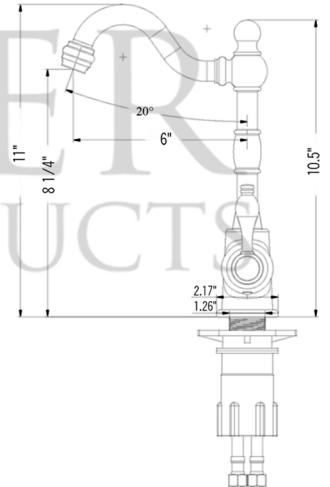

PACKAGE INCLUDES THE FOLLOWING ITEMS:

- * 28" Rectangle Hammered Slanted Copper Bar/Prep Sink with 3.5" Drain Opening / ORB Finish (Model # BRECSL28DB3)
- * Single Handle Bar or Vessel Filler Faucet / ORB Finish (Model # B-BV01ORB)
- * 3.5" Garbage Disposal Drain / ORB Finish (Model# D-130ORB)
- * Copper Sink Wax (Model# W900-WAX)
- * Neutral Cure Copper Sink Installation Silicone (Model# C900-ORB)

* ORB: Oil Rubbed Bronze

SINK DETAILS (Model# BRECSL28DB3)

- * Description: 28" Rectangle Hammered Slanted Copper Bar/Prep Sink with 3.5" Drain Opening
- * Color: Oil Rubbed Bronze
- * Outer Dimension: 28" x 12" x 7"
- * Inner Dimension: 26" x 9"
- * Height (Short Side): 4"
- * Drain Size: 3.5" Drain Opening

FAUCET DETAILS (Model# B-BV01ORB)

- * Description: Single Handle Bar / Vessel Faucet
- * Finish: Oil Rubbed Bronze
- * Installation: Single Hole
- * Overall Height: 11"
- * Spout Reach: 6"
- * Certifications: ASME A112.18.1/CSA B125.1, NSF/ANSI 61, California Lead Plumbing Law, ADA Compliant

DRAIN DETAILS (Model# D-130ORB)

- * Description: 3.5" Garbage Disposal Drain
- * Upper Flange Dimension: 4.5"
- * Material: Solid Brass

WAX DETAILS (Model# W900-WAX)

- * Copper Sink Wax Protectant
- * Made from Natural Bee's Wax
- * No wax Build Up ever!
- * Hard Water Protection
- * Works Great on a Variety of Different Surfaces: