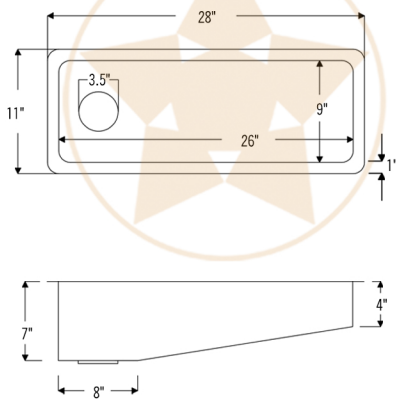

PACKAGE INCLUDES THE FOLLOWING ITEMS:

- * 28" Rectangle Hammered Slanted Copper Bar/Prep Sink with 3.5" Drain Opening / ORB Finish (Model # BRECSL28DB3)
- * Single Handle Bar or Vessel Filler Faucet / ORB Finish (Model # B-BV01ORB)
- * 3.5" Garbage Disposal Drain / ORB Finish (Model# D-130ORB)
- * Copper Sink Wax (Model# W900-WAX)
- * Neutral Cure Copper Sink Installation Silicone (Model# C900-ORB)

* ORB: Oil Rubbed Bronze

SINK DETAILS (Model# BRECSL28DB3)

- * Description: 28" Rectangle Hammered Slanted Copper Bar/Prep Sink with 3.5" Drain Opening
- * Color: Oil Rubbed Bronze
- * Outer Dimension: 28" x 12" x 7"
- * Inner Dimension: 26" x 9"
- * Height (Short Side): 4"
- * Drain Size: 3.5" Drain Opening

FAUCET DETAILS (Model# B-BV01ORB)

- * Description: Single Handle Bar / Vessel Faucet
- * Finish: Oil Rubbed Bronze
- * Installation: Single Hole
- * Overall Height: 11"
- * Spout Reach: 6"
- * Certifications: ASME A112.18.1/CSA B125.1, NSF/ANSI 61, California Lead Plumbing Law, ADA Compliant

DRAIN DETAILS (Model# D-130ORB)

- * Description: 3.5" Garbage Disposal Drain
- * Upper Flange Dimension: 4.5"
- * Material: Solid Brass

WAX DETAILS (Model# W900-WAX)

- * Copper Sink Wax Protectant
- * Made from Natural Bee's Wax
- * No wax Build Up ever!
- * Hard Water Protection
- * Works Great on a Variety of Different Surfaces: