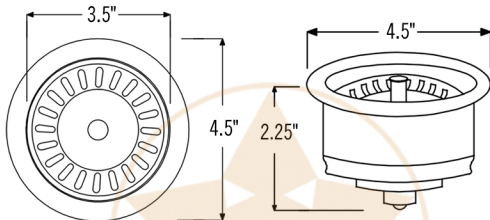

PACKAGE INCLUDES THE FOLLOWING ITEMS:

- * 28" Rectangle Hammered Slanted Copper Bar/Prep Sink with 3.5" Drain Opening / ORB Finish (Model # BRECSL28DB3)
- * Single Handle Bar or Vessel Filler Faucet / ORB Finish (Model # B-BV01ORB)
- * 3.5" Garbage Disposal Drain / ORB Finish (Model# D-130ORB)
- * Copper Sink Wax (Model# W900-WAX)
- * Neutral Cure Copper Sink Installation Silicone (Model# C900-ORB)

* ORB: Oil Rubbed Bronze

SINK DETAILS (Model# BRECSL28DB3)

- * Description: 28" Rectangle Hammered Slanted Copper Bar/Prep Sink with 3.5" Drain Opening
- * Color: Oil Rubbed Bronze
- * Outer Dimension: 28" x 12" x 7"
- * Inner Dimension: 26" x 9"
- * Height (Short Side): 4"
- * Drain Size: 3.5" Drain Opening

FAUCET DETAILS (Model# B-BV01ORB)

- * Description: Single Handle Bar / Vessel Faucet
- * Finish: Oil Rubbed Bronze
- * Installation: Single Hole
- * Overall Height: 11"
- * Spout Reach: 6"
- * Certifications: ASME A112.18.1/CSA B125.1, NSF/ANSI 61, California Lead Plumbing Law, ADA Compliant

DRAIN DETAILS (Model# D-130ORB)

- * Description: 3.5" Garbage Disposal Drain
- * Upper Flange Dimension: 4.5"
- * Material: Solid Brass

WAX DETAILS (Model# W900-WAX)

- * Copper Sink Wax Protectant
- * Made from Natural Bee's Wax
- * No wax Build Up ever!
- * Hard Water Protection
- * Works Great on a Variety of Different Surfaces: