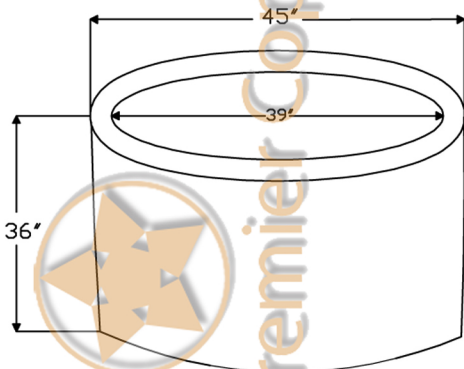

PREMIER
COPPER PRODUCTS

MODEL NUMBER: BTR45DB

- * Description: Japanese Style Soaking Copper Bath Tub
- * Outer Dimensions: 45" x 45" x 36"
- * Inner Dimension: 39" x 39" x 36"
- * Drain Size: 2" Center
- * Finish: Oil Rubbed Bronze
- * Material Gauge: 16

CODE/STANDARD COMPLIANCE

* IAPMO/UPC LISTED

DUE TO THE HAND CRAFTED NATURE OF THIS PRODUCT, SMALL VARIANCES MAY OCCUR UP TO 1"
DO NOT MAKE INSTALLATION CUTS UNTIL YOU RECEIVE YOUR TUB.