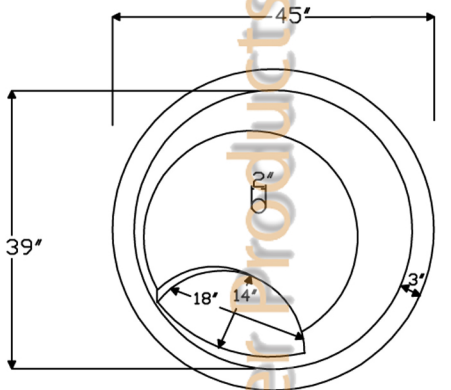

PREMIER
COPPER PRODUCTS

MODEL NUMBER: BTR45DB

- * Description: Japanese Style Soaking Copper Bath Tub
- * Outer Dimensions: 45" x 45" x 36"
- * Inner Dimension: 39" x 39" x 36"
- * Drain Size: 2" Center
- * Finish: Oil Rubbed Bronze
- * Material Gauge: 16

CODE/STANDARD COMPLIANCE

* IAPMO/UPC LISTED

DUE TO THE HAND CRAFTED NATURE OF THIS PRODUCT, SMALL VARIANCES MAY OCCUR UP TO 1"
DO NOT MAKE INSTALLATION CUTS UNTIL YOU RECEIVE YOUR TUB.