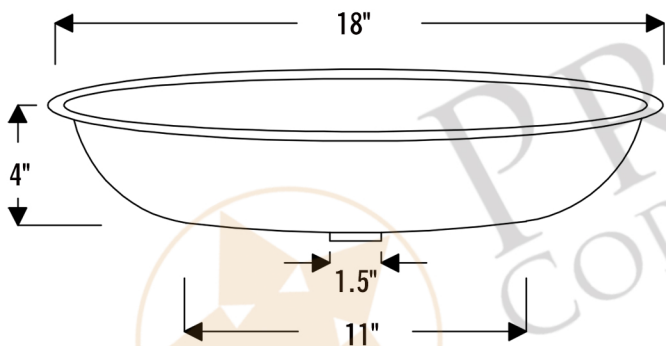

**PREMIER**  
COPPER PRODUCTS

**MODEL NUMBER: TFLR18PB**

**DESCRIPTION: Terra Firma 18" Round Under Counter  
Bathroom Sink**

**OUTER DIMENSION: 18" x 4"**

**INNER DIMENSION: 16" x 4"**

**BOTTOM SINK FLOOR DIMENSION: 11" Rounded**

**SINK HEIGHT: 4"**

**TEXTURE: Terra Firma**

**FINISH: Polished Brass**

**RIM: 1"**

**DRAIN OPENING: 1.5"**

**INSTALLATION TYPE: Undermount**

THIS PRODUCT IS HAND CRAFTED, SMALL VARIANCES IN COLOR AND SIZE MAY OCCUR.  
DO NOT MAKE ANY INSTALLATION CUTS UNTIL YOU RECEIVE YOUR ITEM(S).