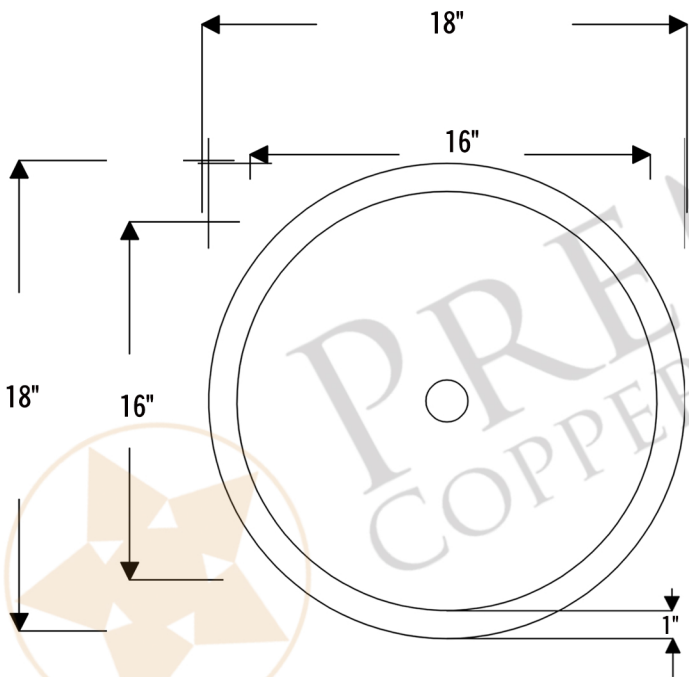

**PREMIER**  
COPPER PRODUCTS

**MODEL NUMBER: TFLR18PB**

**DESCRIPTION: Terra Firma 18" Round Under Counter  
Bathroom Sink**

**OUTER DIMENSION: 18" x 4"**

**INNER DIMENSION: 16" x 4"**

**BOTTOM SINK FLOOR DIMENSION: 11" Rounded**

**SINK HEIGHT: 4"**

**TEXTURE: Terra Firma**

**FINISH: Polished Brass**

**RIM: 1"**

**DRAIN OPENING: 1.5"**

**INSTALLATION TYPE: Undermount**

THIS PRODUCT IS HAND CRAFTED, SMALL VARIANCES IN COLOR AND SIZE MAY OCCUR.  
DO NOT MAKE ANY INSTALLATION CUTS UNTIL YOU RECEIVE YOUR ITEM(S).