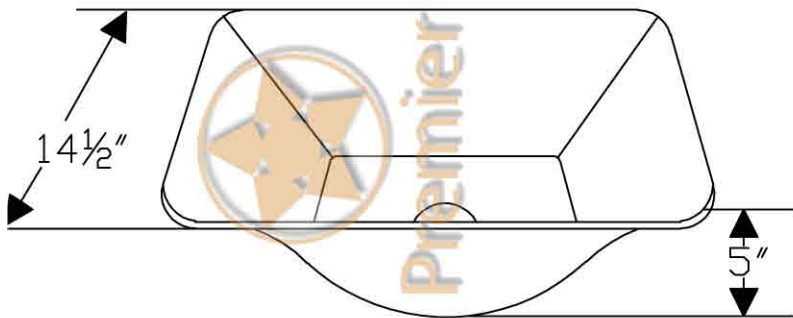

ITEM # VSQ14BDB SQUARE VESSEL

OUTER DIMENSIONS: 14½"X14½"X5"

INNER DIMENSION: 14½"X14½" X5"

DRAIN SIZE: 1.5" W/O OVERFLOW

MATERIAL GAUGE: 13

CODE/STANDARD COMPLIANCE

* IAPMO/cUPC LISTED

IMPORTANT: THIS PRODUCT IS HAND CRAFTED AND SMALL VARIANCES MAY OCCUR. DIMENSIONS MAY VARY UP TO 1/4". DO NOT MAKE ANY INSTALLATION CUTS UNTIL YOU RECEIVE YOUR SINK.