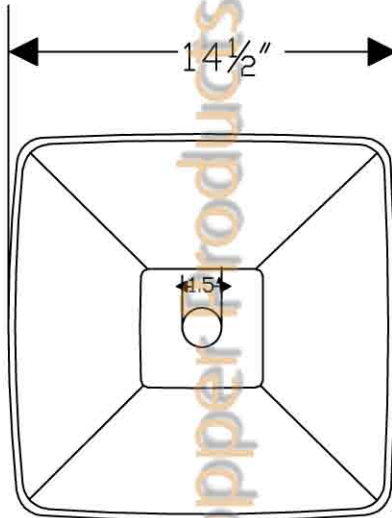

ITEM # VSQ14BDB SQUARE VESSEL

OUTER DIMENSIONS: 14½"X14½"X5"

INNER DIMENSION: 14½"X14½" X5"

DRAIN SIZE: 1.5" W/O OVERFLOW

MATERIAL GAUGE: 13

CODE/STANDARD COMPLIANCE

* IAPMO/cUPC LISTED

IMPORTANT: THIS PRODUCT IS HAND CRAFTED AND SMALL VARIANCES MAY OCCUR. DIMENSIONS MAY VARY UP TO 1/4". DO NOT MAKE ANY INSTALLATION CUTS UNTIL YOU RECEIVE YOUR SINK.