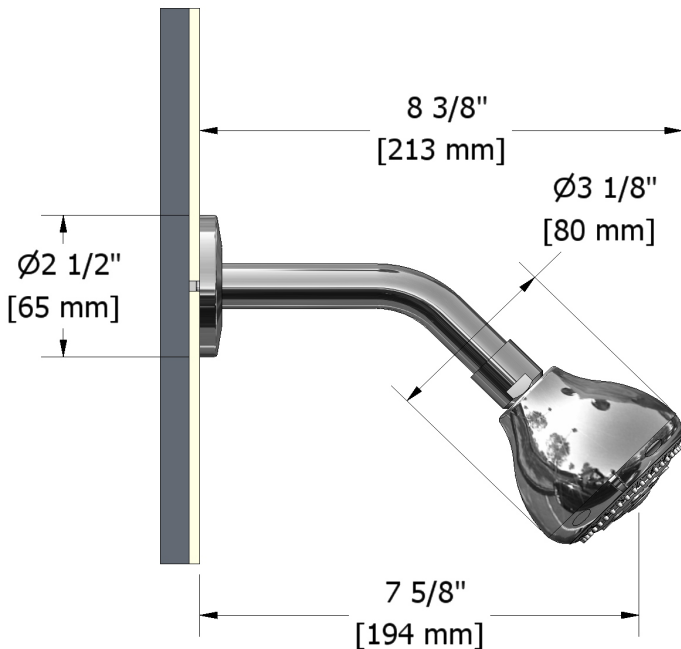

Sizes, models and finishes may differ from those presented.

Warranty

This **Riobel Inc.** product you have purchased carries a Limited Lifetime Warranty on the chrome, PVD finish, blacks and all working parts and is guaranteed from the initial purchase date against all manufacturing defects. All other finishes, including plastic components, are guaranteed for one year. All electric and/or electronic parts are covered by a 5-year limited warranty.

Customer Service

Ontario, West Canada : 888-287-5354 Quebec, Maritimes, United States : 866-473-8442