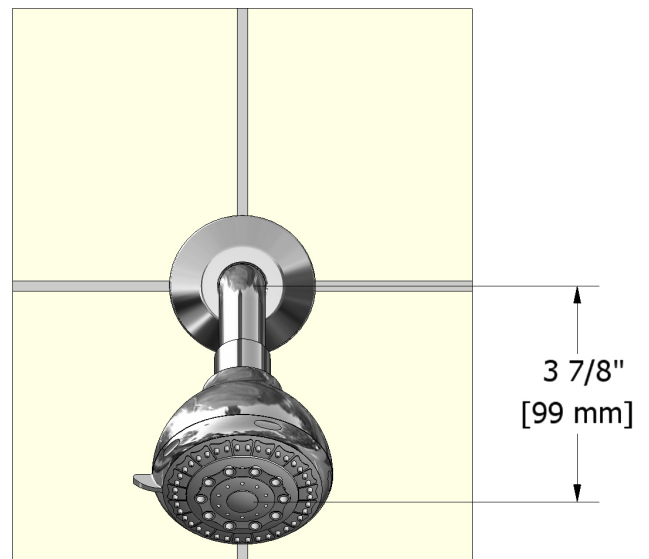

Sizes, models and finishes may differ from those presented.

Warranty

This **Riobel Inc.** product you have purchased carries a Limited Lifetime Warranty on the chrome, PVD finish, blacks and all working parts and is guaranteed from the initial purchase date against all manufacturing defects. All other finishes, including plastic components, are guaranteed for one year. All electric and/or electronic parts are covered by a 5-year limited warranty.

Customer Service

Ontario, West Canada : 888-287-5354 Quebec, Maritimes, United States : 866-473-8442