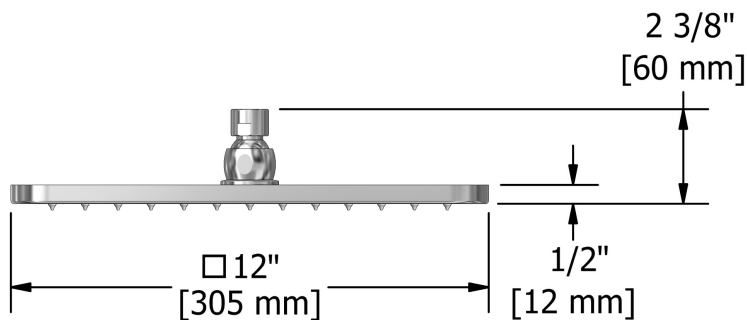

30 cm (12") shower head
482

Specifications

Descriptions

- Swivel
- Scale-free
- G½" inlet female

Available colors

- C : Chrome
- PN : Polished Nickel (PVD)

Available flow

- 7.6 L/min, 2.0 gpm (US) 60psi

Certifications

- CSA B125.1
- ASME A112.18.1
- CMR248 Approval

cUPC®

Sizes, models and finishes may differ from thoses presented.

Warranty

This **Riobel Inc.** product you have purchased carries a Limited Lifetime Warranty on the chrome, PVD finish, blacks and all working parts and is guaranteed from the initial purchase date against all manufacturing defects. All other finishes, including plastic components, are guaranteed for one year. All electric and/or electronic parts are covered by a 5-year limited warranty.