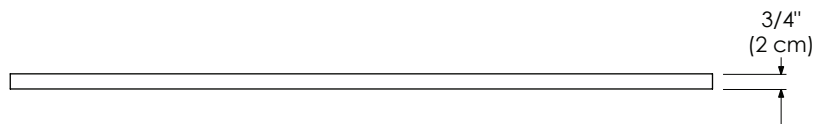

Faucet:

- SINGLE FAUCET HOLE
- 8" WIDESPREAD

TOP VIEW

FRONT VIEW

**Model :** 362237-1L-COLOR    362237-8L-COLOR  
 362237-1R-COLOR    362237-8R-COLOR

VANITY TOPS

Techstone™ Top for undercounter sink (standard)