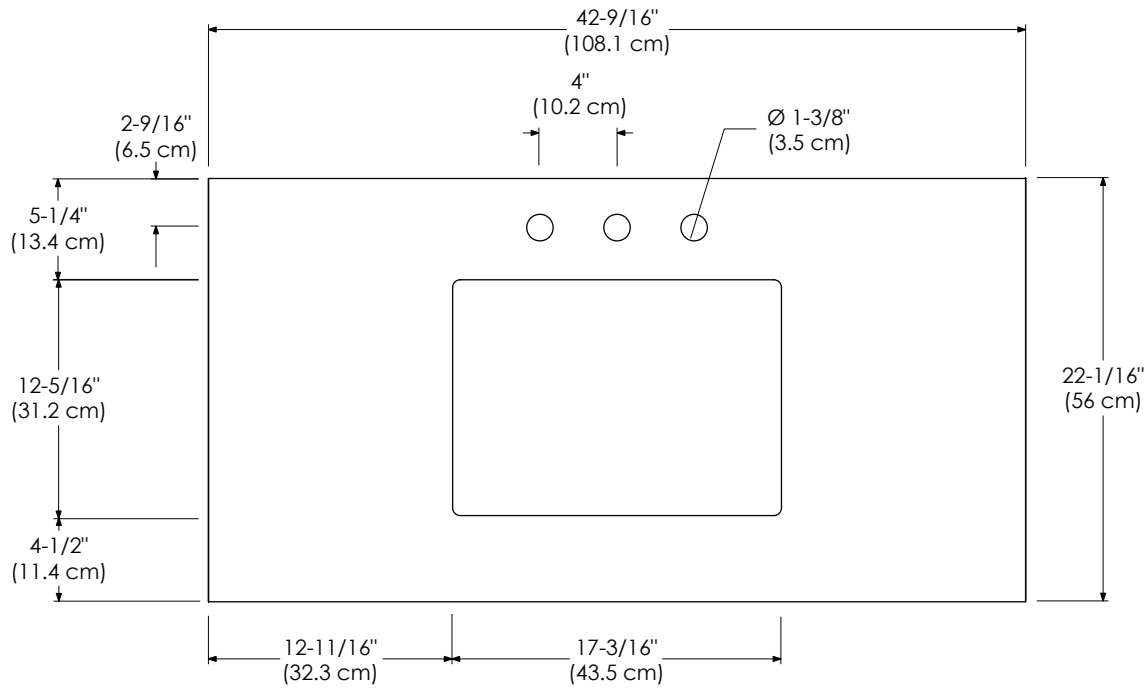

Faucet:

- SINGLE FAUCET HOLE
- 8" WIDESPREAD

TOP VIEW

FRONT VIEW

Model : 362249-1-COLOR  
362249-8-COLOR

VANITY TOPS

Techstone™ Top for undercounter sink (standard)

Available Colors: