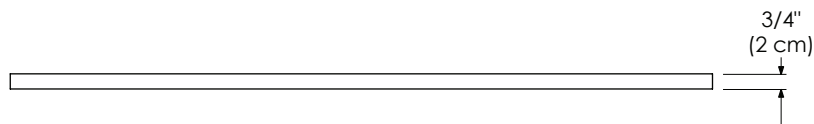

Model : 362237-1L-COLOR   362237-8L-COLOR
362237-1R-COLOR   362237-8R-COLOR

VANITY TOPS

Techstone™ Top for undercounter sink (standard)

Available Colors:

- BROAD BLACK TECHSTONE™ Q02
- PARISIAN GRAY TECHSTONE™ Q79
- ROMAN WHITE TECHSTONE™ Q71
- SOLID WHITE TECHSTONE™ Q01
- STONE GRAY TECHSTONE™ Q30

Faucet:

- SINGLE FAUCET HOLE
- 8" WIDESPREAD

Shown as left (L)

TOP VIEW

FRONT VIEW