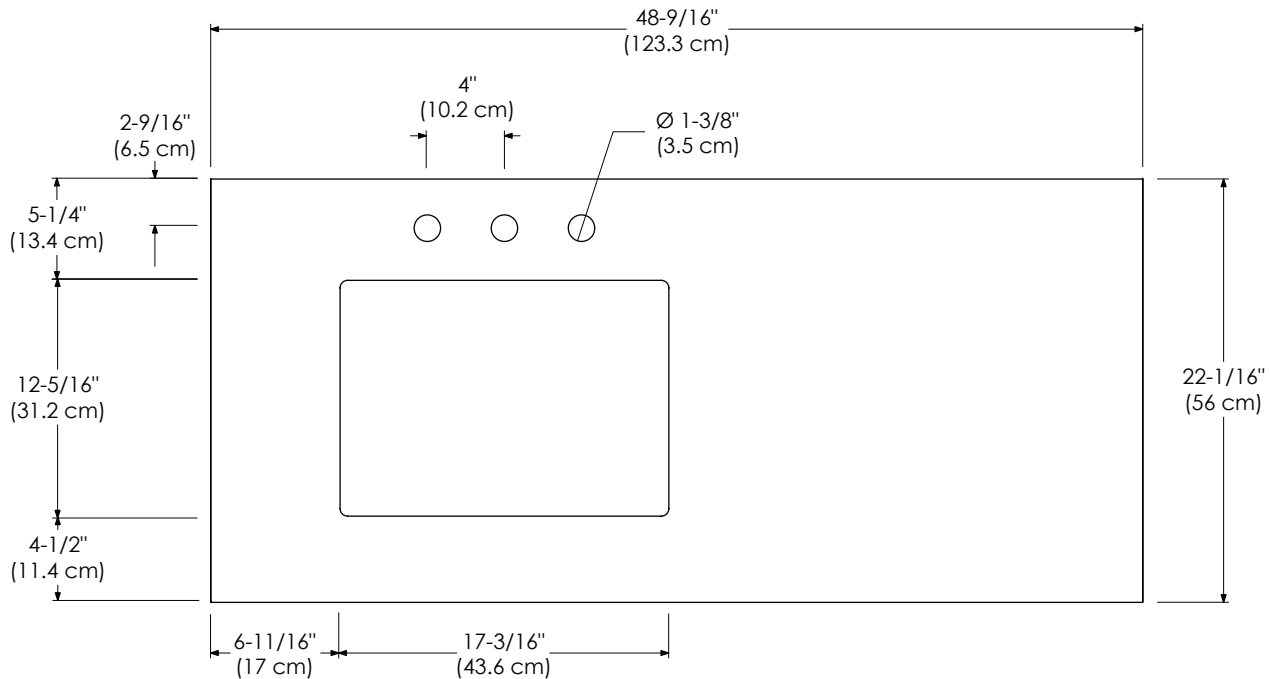

ROMAN WHITE TECHSTONE™ Q71

Faucet:

SINGLE FAUCET HOLE

8" WIDESPREAD

Shown as left (L)

TOP VIEW

FRONT VIEW

**Model : 362261-1D-COLOR**  
**362261-8D-COLOR**