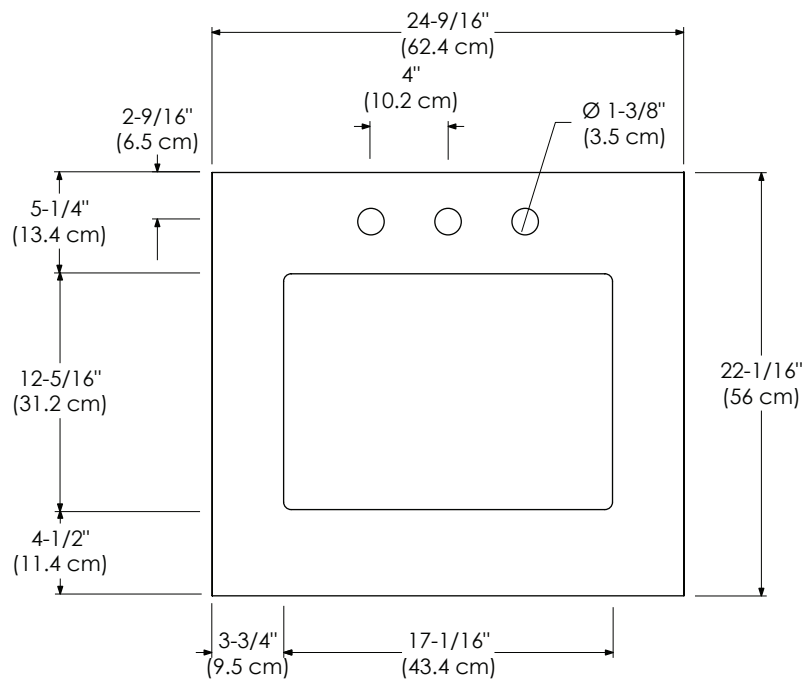

Faucet:

- SINGLE FAUCET HOLE
- 8" WIDESPREAD

TOP VIEW

FRONT VIEW

**Model : 362231-1-COLOR**  
**362231-8-COLOR**

VANITY TOPS

Techstone™ Top for undercounter sink (standard)

Available Colors:

Faucet:

- SINGLE FAUCET HOLE
- 8" WIDESPREAD

TOP VIEW

FRONT VIEW

**Model :** 362237-1L-COLOR    362237-8L-COLOR  
 362237-1R-COLOR    362237-8R-COLOR

VANITY TOPS

Techstone™ Top for undercounter sink (standard)