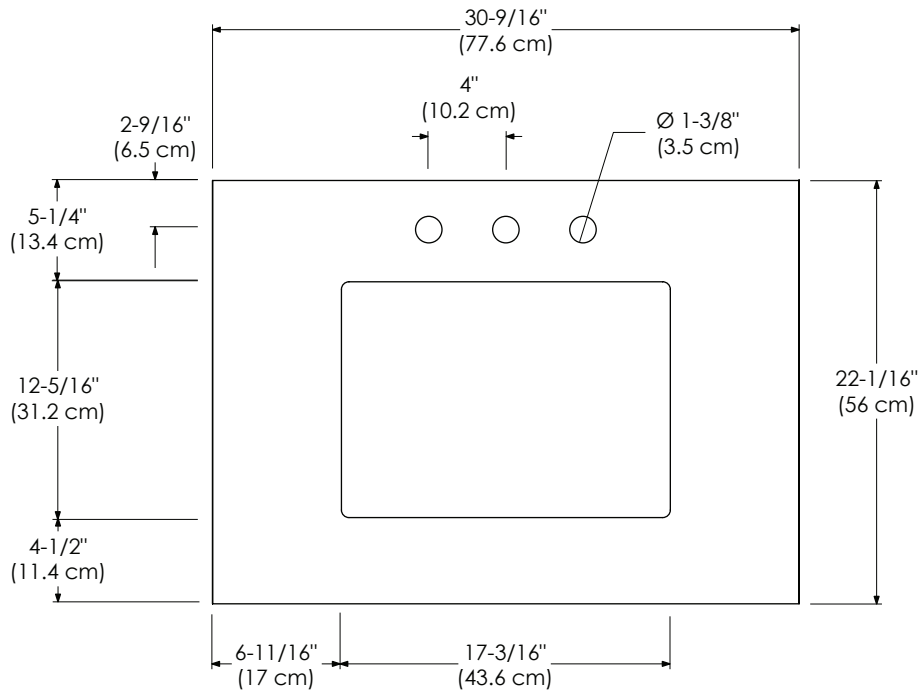

Model : 362231-1-COLOR
362231-8-COLOR

VANITY TOPS

Techstone™ Top for undercounter sink (standard)

Available Colors:

- BROAD BLACK TECHSTONE™ Q02
- PARISIAN GRAY TECHSTONE™ Q79
- ROMAN WHITE TECHSTONE™ Q71
- SOLID WHITE TECHSTONE™ Q01
- STONE GRAY TECHSTONE™ Q30
- WIDE WHITE TECHSTONE™ Q28

Faucet:

- SINGLE FAUCET HOLE
- 8" WIDESPREAD

TOP VIEW

FRONT VIEW