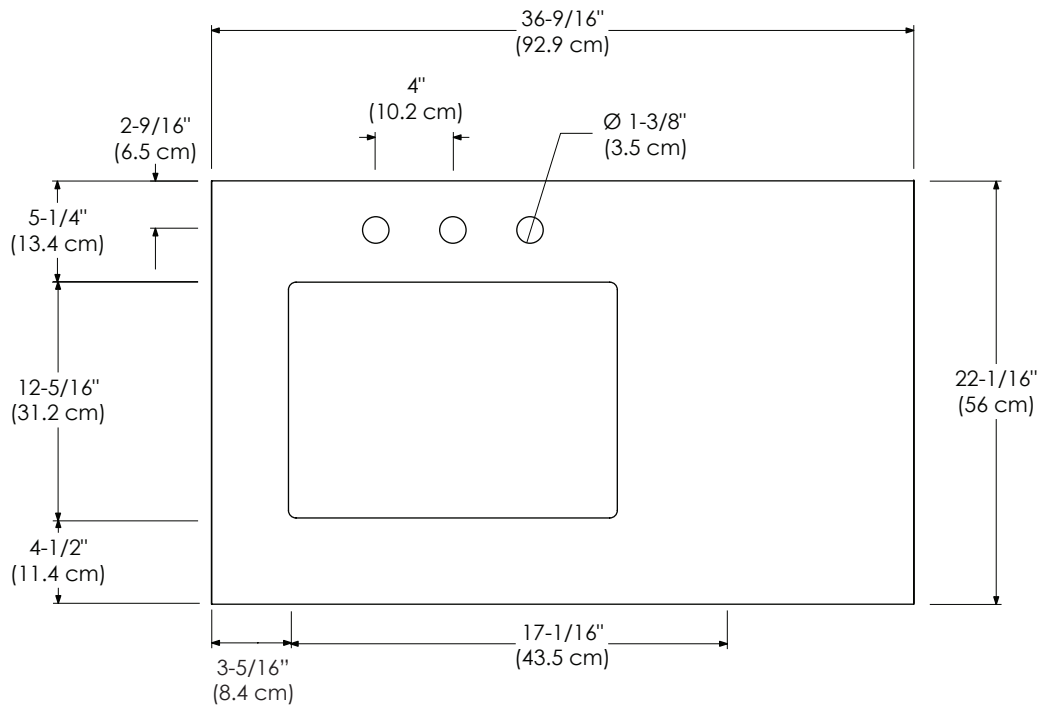

TOP VIEW

FRONT VIEW