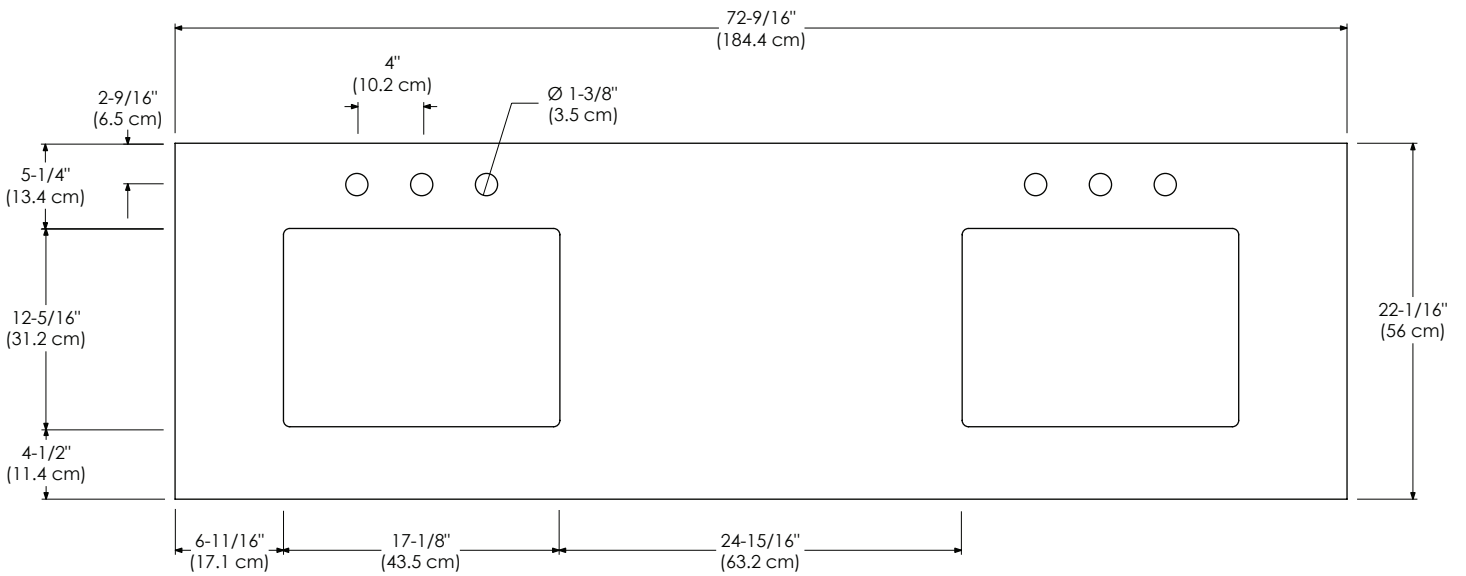

Model : 362273-1D-COLOR
362273-8D-COLOR

VANITY TOPS

Techstone™ Top for undercounter sink (standard)

Available Colors:

- BROAD BLACK TECHSTONE™ Q02
- PARISIAN GRAY TECHSTONE™ Q79
- ROMAN WHITE TECHSTONE™ Q71
- SOLID WHITE TECHSTONE™ Q01
- STONE GRAY TECHSTONE™ Q30
- WIDE WHITE TECHSTONE™ Q28

Faucet:

- SINGLE FAUCET HOLE
- 8" WIDESPREAD

TOP VIEW

FRONT VIEW