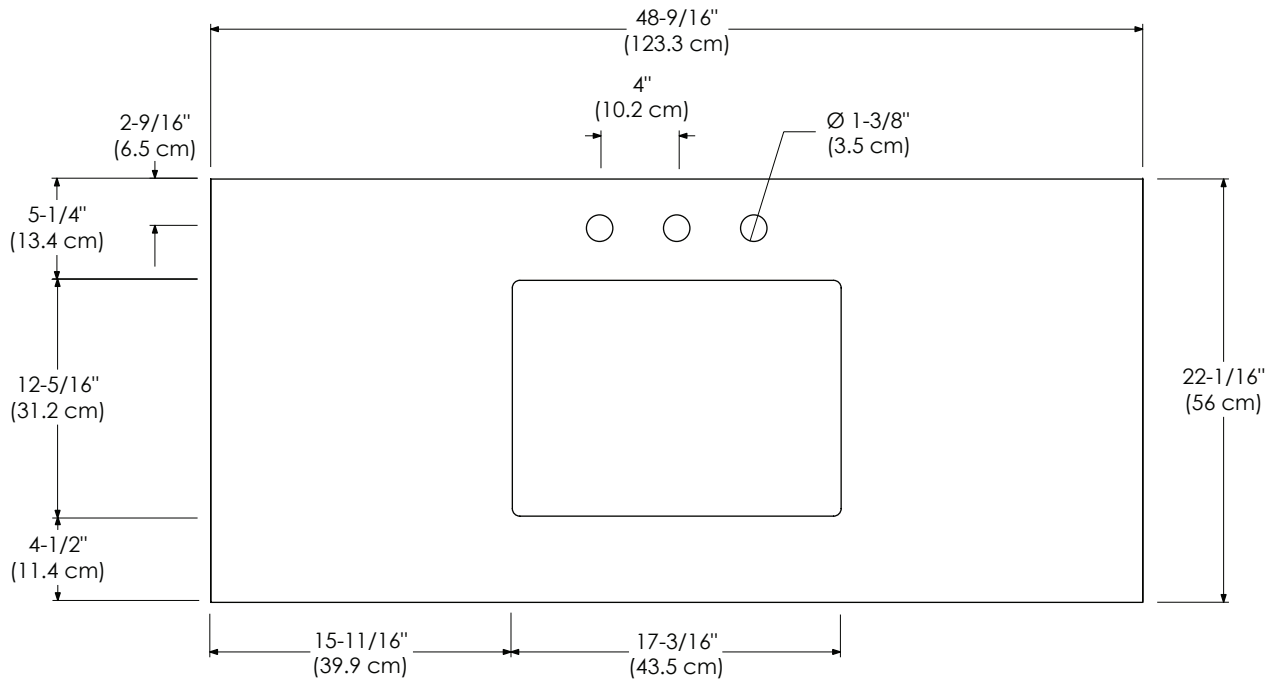

Model : 362249-1-COLOR
362249-8-COLOR

VANITY TOPS

Techstone™ Top for undercounter sink (standard)

Available Colors:

- BROAD BLACK TECHSTONE™ Q02
- PARISIAN GRAY TECHSTONE™ Q79
- ROMAN WHITE TECHSTONE™ Q71
- SOLID WHITE TECHSTONE™ Q01
- STONE GRAY TECHSTONE™ Q30
- WIDE WHITE TECHSTONE™ Q28

Faucet:

- SINGLE FAUCET HOLE
- 8" WIDESPREAD

TOP VIEW

FRONT VIEW