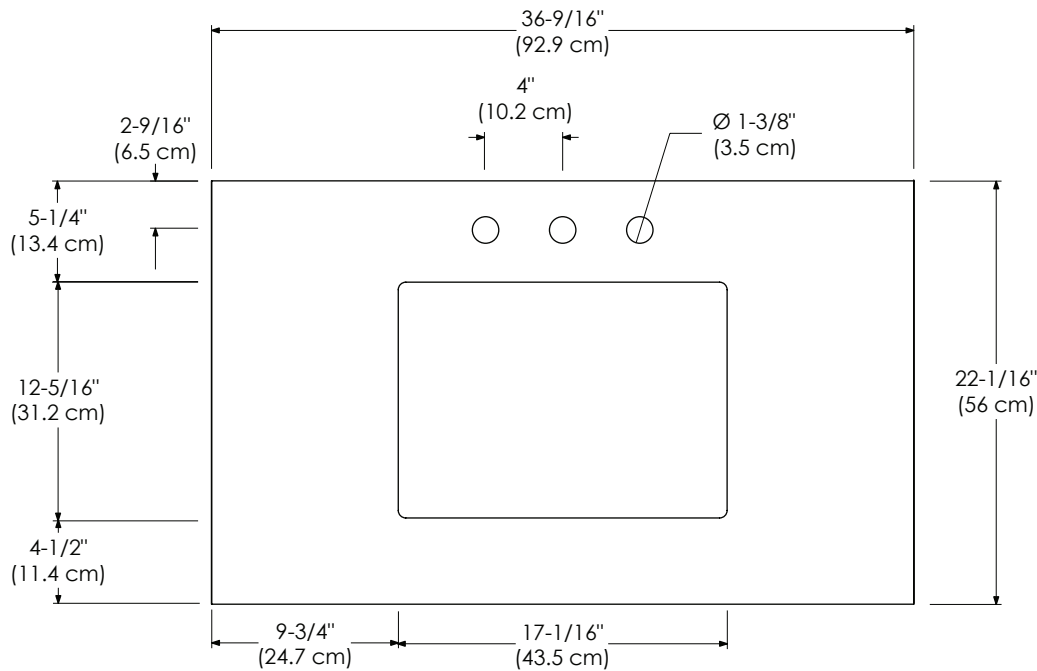

Faucet:

- SINGLE FAUCET HOLE
- 8" WIDESPREAD

TOP VIEW

FRONT VIEW

**Model :** 362237-1L-COLOR    362237-8L-COLOR  
 362237-1R-COLOR    362237-8R-COLOR

VANITY TOPS

Techstone™ Top for undercounter sink (standard)