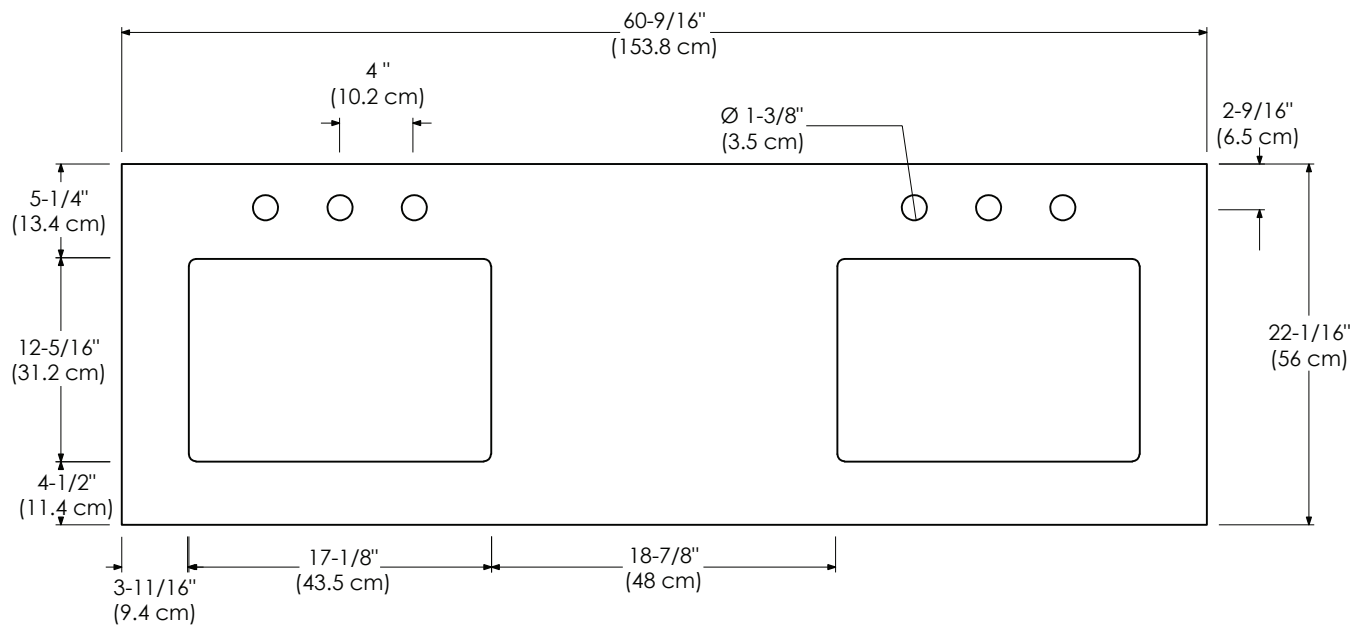

Faucet:

- SINGLE FAUCET HOLE
- 8" WIDESPREAD

TOP VIEW

FRONT VIEW

**Model :** 362273-1D-COLOR  
362273-8D-COLOR

VANITY TOPS

Techstone™ Top for undercounter sink (standard)

Available Colors: