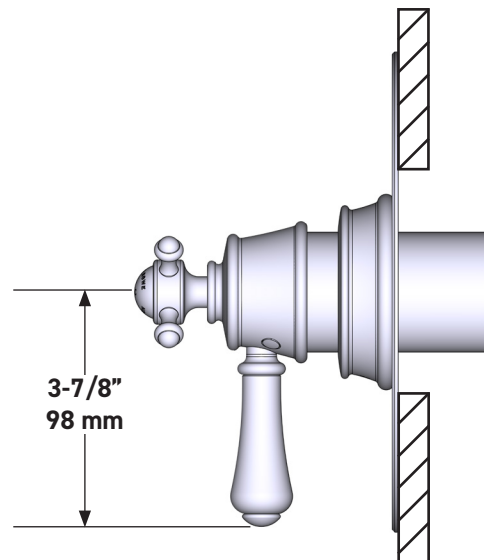

## Georgian Era™ 1/2" Therm & Pressure Balance Trim with 5 Functions (Shared)

**CORE MODEL:** U.TGA45W1

UPC®

For warranty or additional information, contact:

US Customers

U.S.A.  
[houseofrohl.com/support](http://houseofrohl.com/support)  
1-800-777-9762