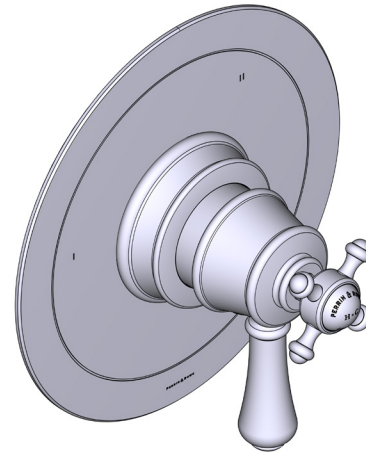

SPECIFICATIONS

DESCRIPTION

- Combines both thermostatic and pressure balance technologies
- “Set it and forget it” temperature control
- Temperature and volume control with diverter
- 3 dedicated functions and 2 shared functions
- Rough-in valve sold separately:
  - Order R45 therm & pressure balance rough-in valve
  - 3/4" R45 extension kit available, order EXT45KIT34
  - 1-1/4" R45 extension kit available, order EXT45KIT114

CARTRIDGE

- 0-955 (Included)

STANDARDS

- ASME A112.18.1

WARRANTY

- Most products or parts carry “Limited Warranties” against manufacturing defects. For US customers please visit houseofrohl.com/support and for Canadian customers please visit houseofrohl.ca/support for complete product and finish warranty.

Georgian Era™ 1/2" Therm & Pressure Balance Trim with 5 Functions (Shared)

CORE MODEL: U.TGA45W1

UPC®