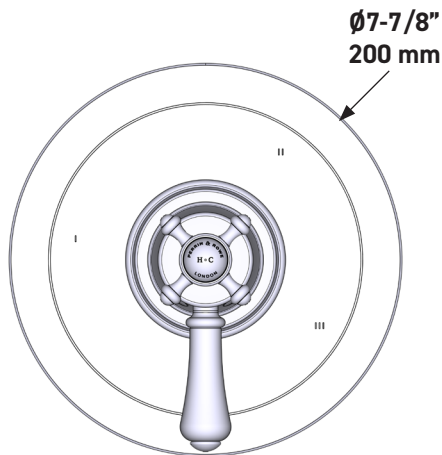

## Georgian Era™ 1/2" Therm & Pressure Balance Trim with 5 Functions (Shared)

**CORE MODEL:** U.TGA45W1

UPC®

For warranty or additional information, contact:

US Customers

U.S.A.  
[houseofrohl.com/support](http://houseofrohl.com/support)  
1-800-777-9762