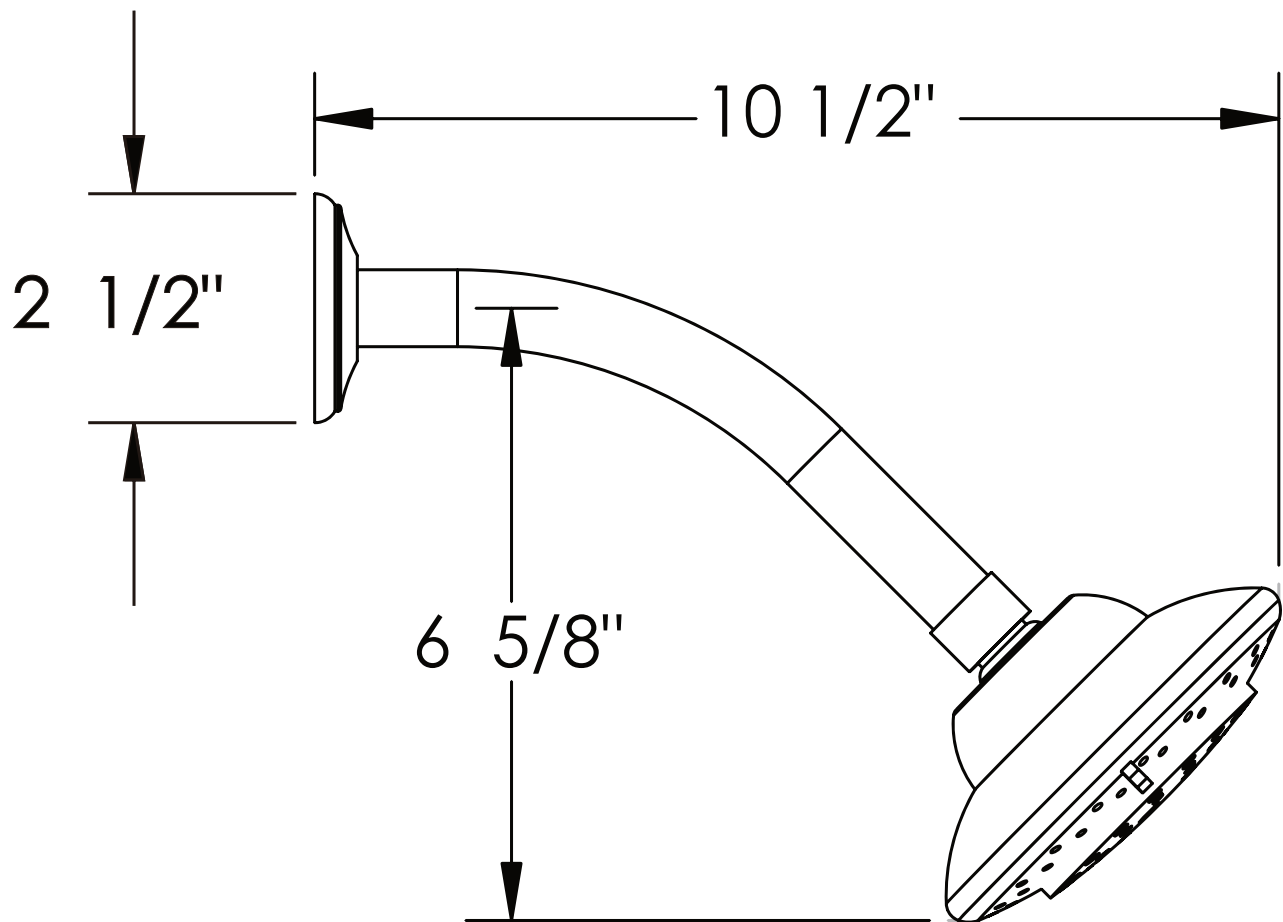

PRODUCT SPECIFICATION SHEET

ITEM # 707930

Multifunction shower head with arm and flange

- 6 functions sprayer: spray, spray + champagne, champagne, soft + massage, massage
- 1/2" NPT male connection
- 2.5 GPM
- Includes flow restrictor (CA 2.0 GPM CAL GRN compliant)

The measurements shown are for reference only. Products and specifications shown are subject to change without notice.

www.santecfaucet.com | P: 310.542.0063 F: 310.542.5681