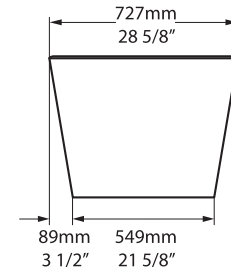

Vetralla 2

VE2-N-xx-NO / VE2-N-xx-OF

Top view

Front view

Side view

Section BB Shown with K51 waste kit

Section AA

*All measurements subject to +/-5% tolerance

l = 1650mm / 65"
w = 727mm / 28 5/8"
h = 550mm / 21 5/8"

891 lbs	88 1/2 US gal
509 lbs	42 3/4 US gal
152 lbs	0 US gal

.dwg | .dxf | .skp www.vandabaths.com

Massachusetts Code: Approved
cUPC listing by IAPMO: File No. 6574

VA/1181/06/Feb19