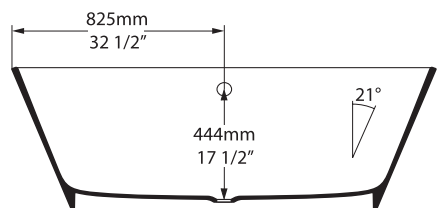

## Top view

## Front view

## Side view

## Section AA

\*All measurements subject to +/-5% tolerance

l = 1650mm / 65"  
w = 727mm / 28 5/8"  
h = 550mm / 21 5/8"

891 lbs	88 1/2 US gal
509 lbs	42 3/4 US gal
152 lbs	0 US gal

.dwg | .dxf | .skp [www.vandabaths.com](http://www.vandabaths.com)