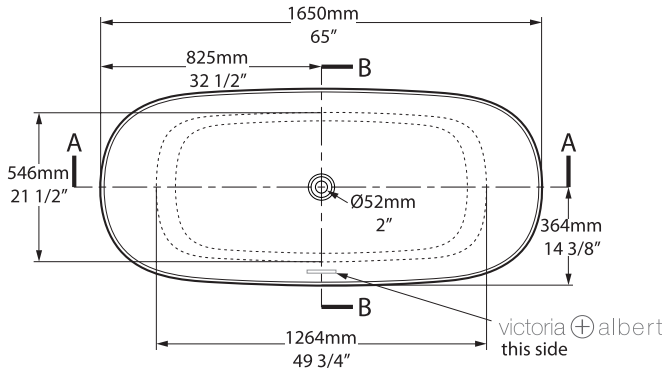

### Related collections

Collections connexes / Colecciones relacionadas

ios 54

Tubo faucet - TU-14

## Top view

## Section AA

\*All measurements subject to +/-5% tolerance

l = 1650mm / 65"  
w = 727mm / 28 5/8"  
h = 550mm / 21 5/8"

891 lbs	88 1/2 US gal
509 lbs	42 3/4 US gal
152 lbs	0 US gal

.dwg | .dxf | .skp [www.vandabaths.com](http://www.vandabaths.com)