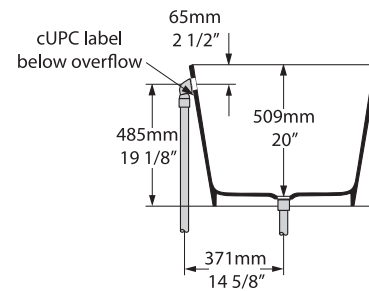

## Top view

## Section AA

\*All measurements subject to +/-5% tolerance

l = 1650mm / 65"  
w = 727mm / 28 5/8"  
h = 550mm / 21 5/8"

891 lbs	88 1/2 US gal
509 lbs	42 3/4 US gal
152 lbs	0 US gal

.dwg | .dxf | .skp [www.vandabaths.com](http://www.vandabaths.com)