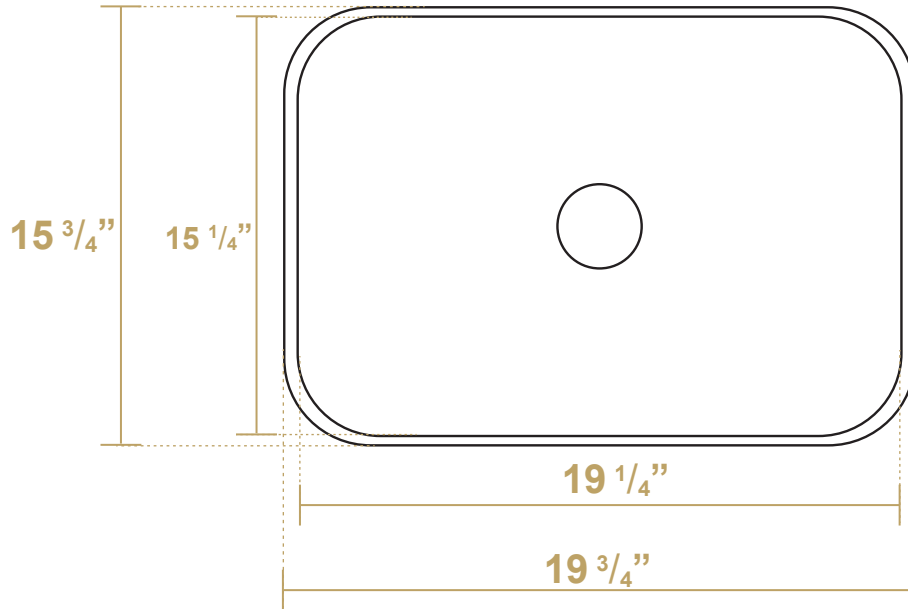

WH71302-F21

Overall Dimensions

19 ³/₄'' x 15 ³/₄'' x 5 ¹/₂''

Inside Dimensions

19 ¹/₄'' x 15 ¹/₄'' x 4 ''

LIVE WITH STYLE!