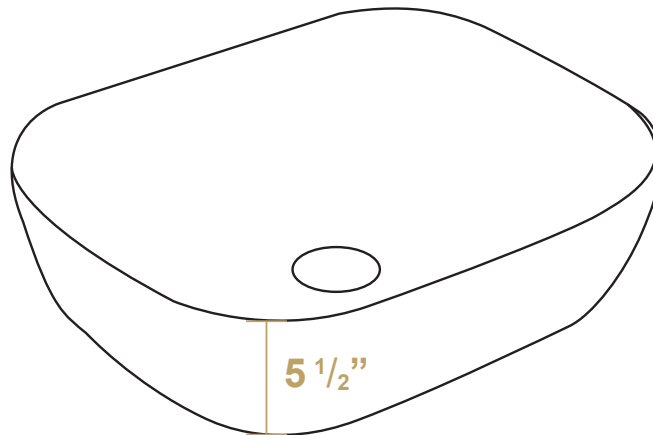

WH71302-F21

Overall Dimensions

19 ³/₄'' x 15 ³/₄'' x 5 ¹/₂''

Inside Dimensions

19 ¹/₄'' x 15 ¹/₄'' x 4 ''

LIVE WITH STYLE!