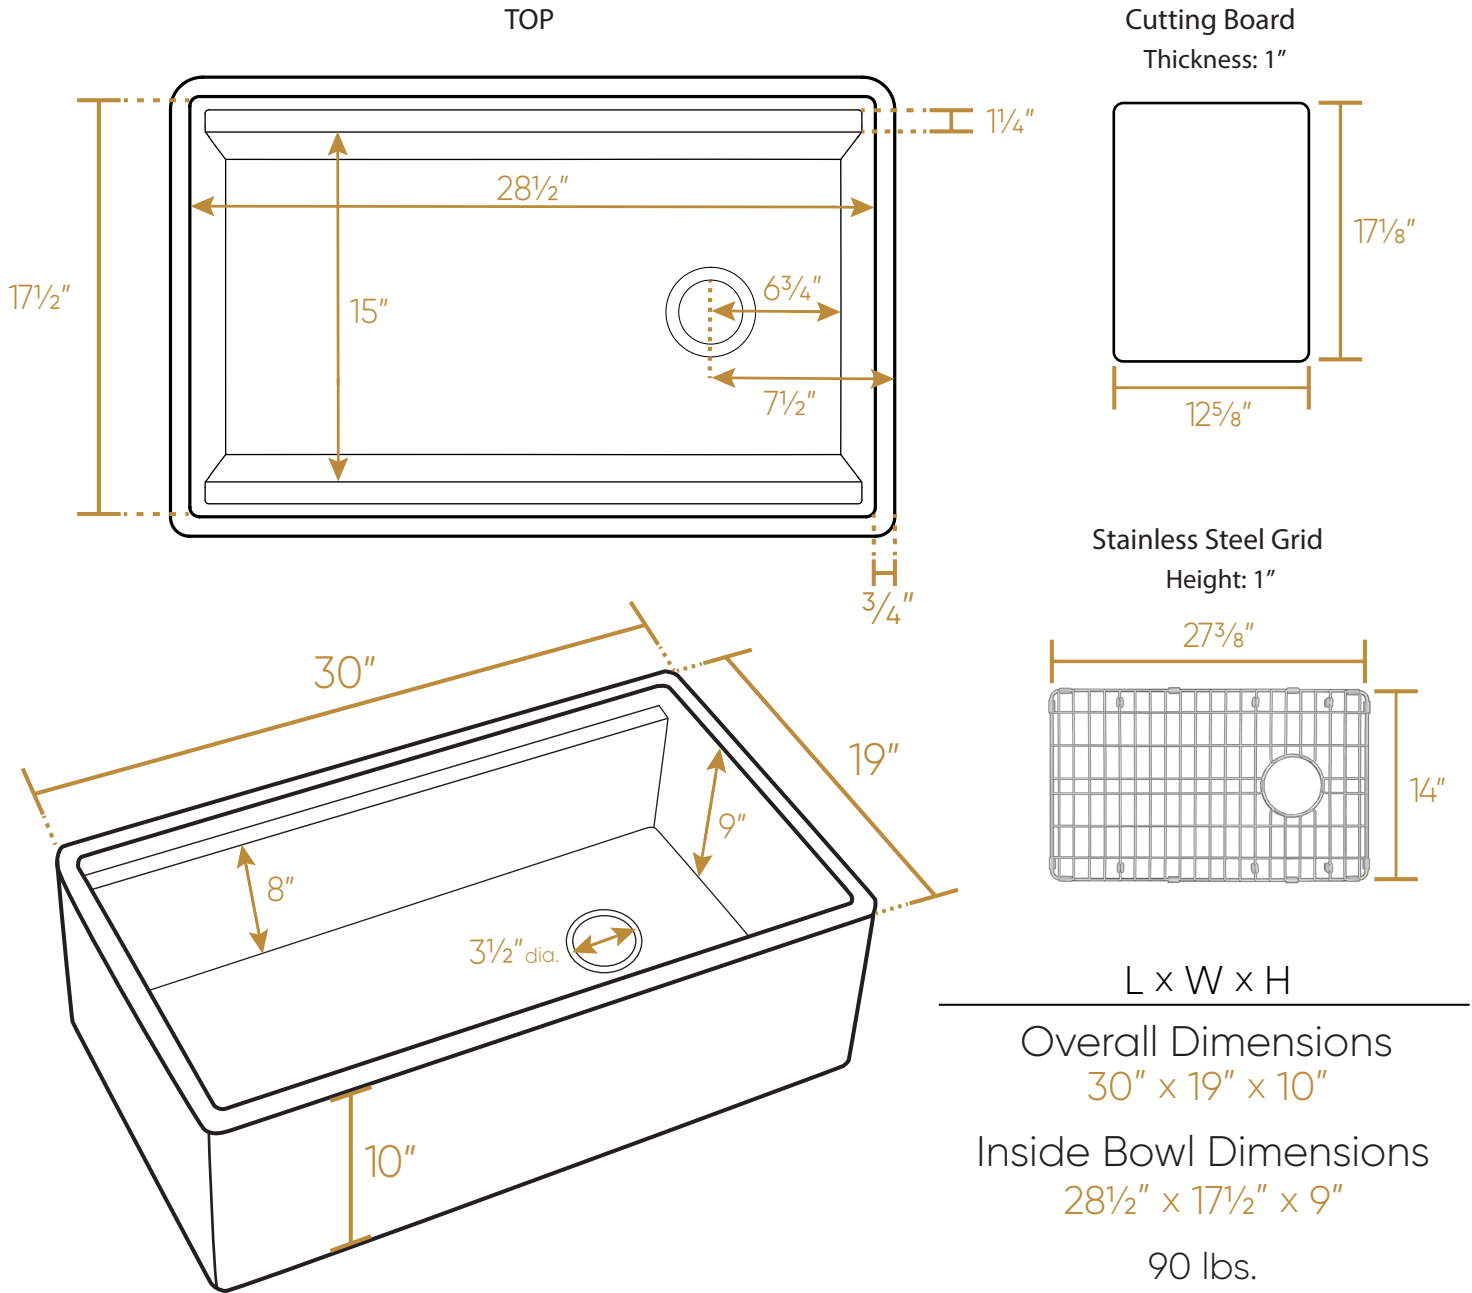

WHITEHAUS COLLECTION

WHLW3019

As Whitehaus Collection® Farmhaus Fireclay Sinks are individually handmade, sink sizes can vary and all dimensions are approximate. We strongly recommend that your sink be supplied to your cabinetmaker prior to the fabrication of your kitchen cabinets and countertops. Cutouts are not to be made until they are checked against your sink. Whitehaus Collection® recommends the use of a protective grid in the bottom of the sink to avoid potential scuffing from heavy-duty cookware.