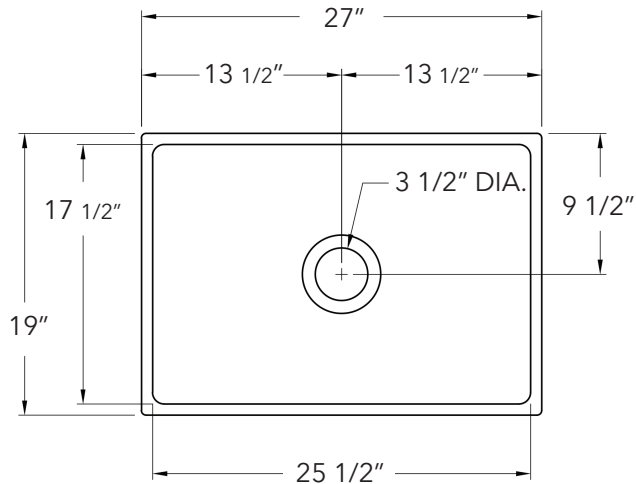

WHPLCON2719

As Whitehaus Collection® Farmhaus Fireclay Sinks are individually handmade, sink sizes can vary and all dimensions are approximate.

This 27" fireclay sink will fit into the standard 30" base cabinet. Making installation easier and less costly.

Cutouts are not to be made until they are checked against your sink.

LIVE WITH STYLE!