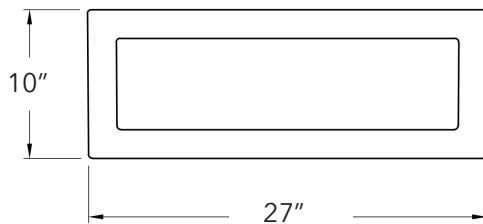

WHPLCON2719

As Whitehaus Collection® Farmhaus Fireclay Sinks are individually handmade, sink sizes can vary and all dimensions are approximate.

This 27" fireclay sink will fit into the standard 30" base cabinet. Making installation easier and less costly.

Cutouts are not to be made until they are checked against your sink.

LIVE WITH STYLE!