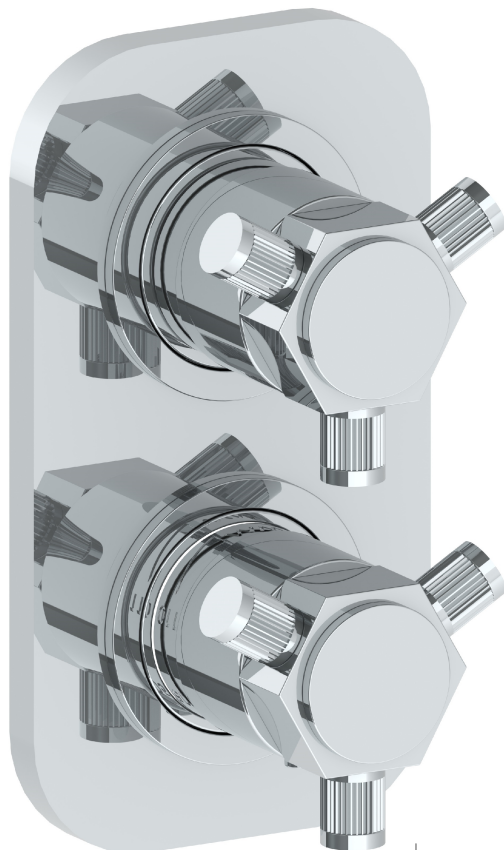

# 111-T25-SP5

Wall Mounted Mini Thermostatic Shower Trim with built-in control  
For use with SS-TH60, SS-TH70, or SS-TH80 concealed rough

Meets the applicable requirements of ASME A112.18.1-2005/CSA B125.1-05, entitled "Plumbing Supply Fittings"