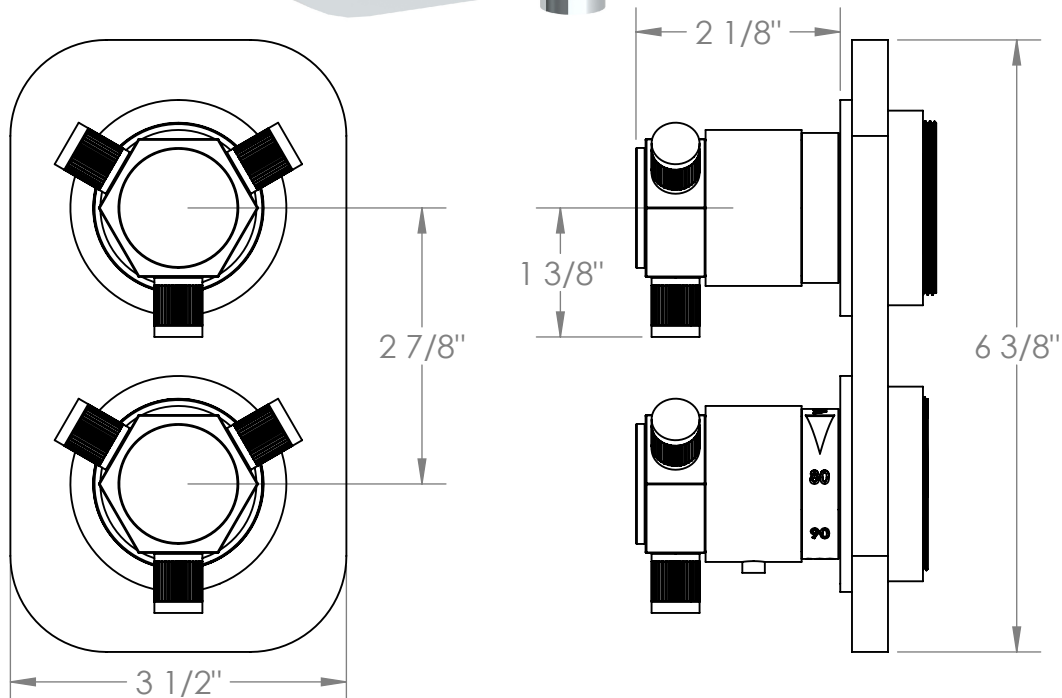

# 111-T25-SP5

Wall Mounted Mini Thermostatic Shower Trim with built-in control  
For use with SS-TH60, SS-TH70, or SS-TH80 concealed rough

Meets the applicable requirements of ASME A112.18.1-2005/CSA B125.1-05, entitled "Plumbing Supply Fittings"