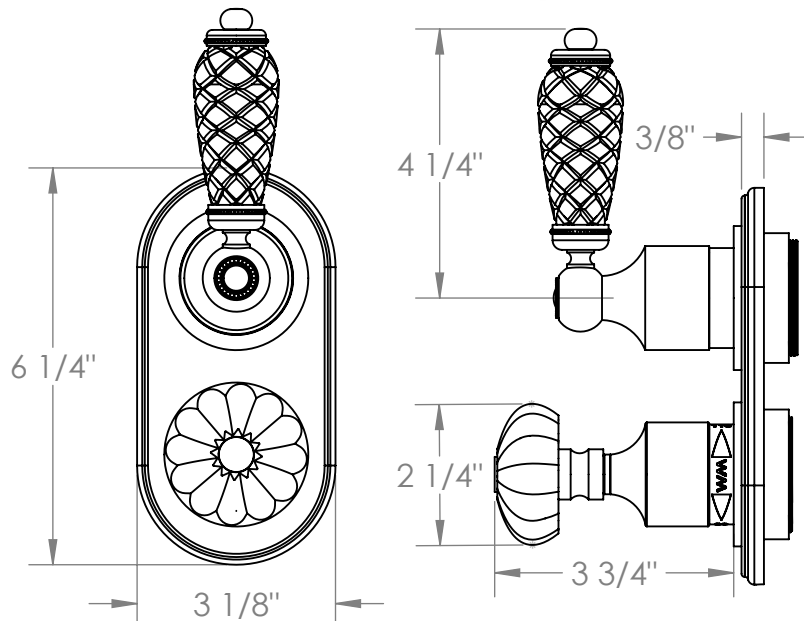

## 180-T25-AA

Wall Mounted Mini Thermostatic Trim with Built-In Control  
For use with SS-TH60 or SS-TH70 concealed rough

Meets the applicable requirements of ASME A112.18.1-2005/CSA B125.1-05, entitled "Plumbing Supply Fittings"