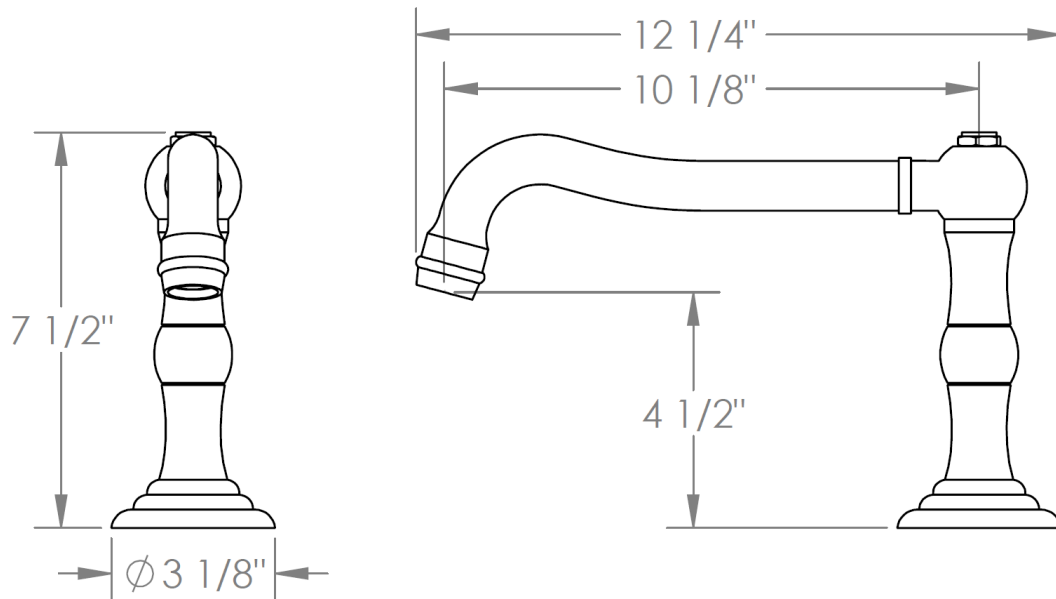

206-DS

Deck Mounted Bath Spout

Meets the applicable requirements of ASME A112.18.1-2005/CSA B125.1-05, entitled "Plumbing Supply Fittings"

WATERMARK DESIGNS 10/29/2018

350 Dewitt Ave Brooklyn NY 11207 USA T 718 257 2800 F 718 257 2144 info@watermark-designs.com