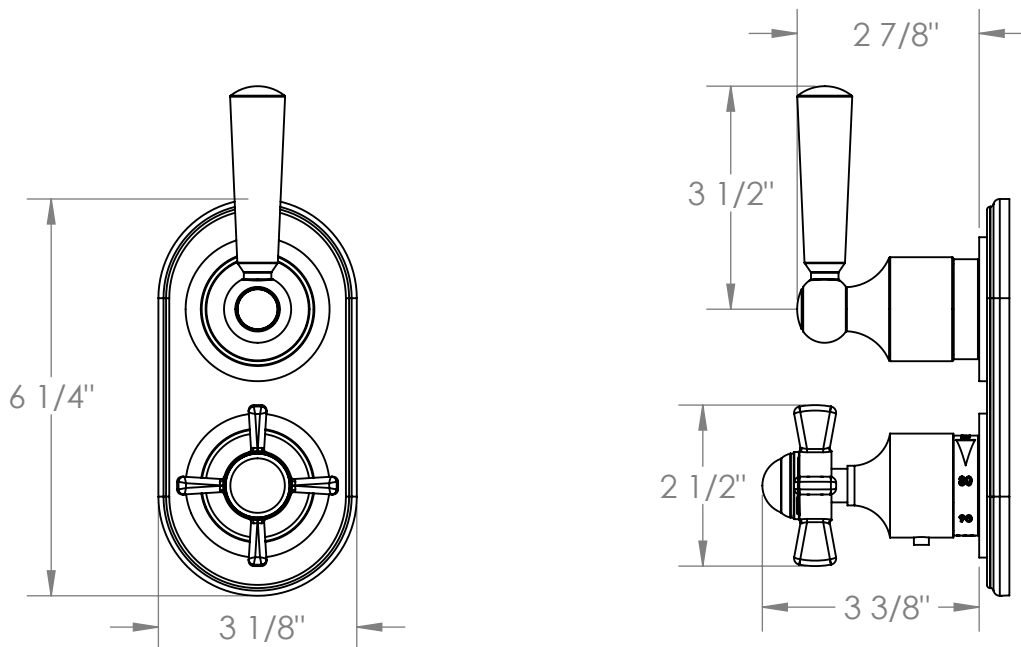

## 206-T25-S1A

Wall Mounted Mini Thermostatic Shower Trim with built-in control  
For use with SS-TH60 or SS-TH70 concealed rough

Meets the applicable requirements of ASME A112.18.1-2005/CSA B125.1-05, entitled "Plumbing Supply Fittings"