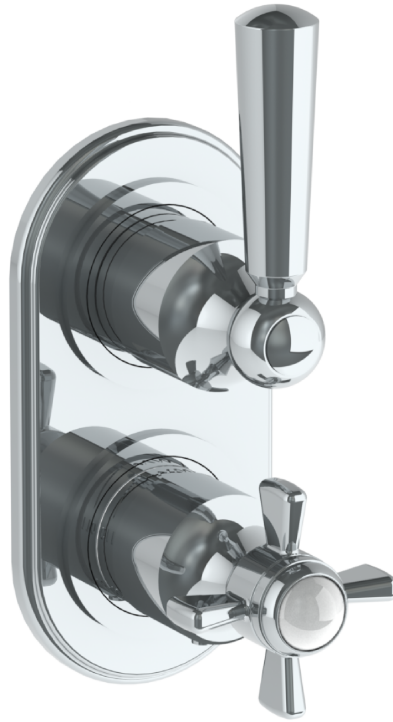

## 206-T25-S1A

Wall Mounted Mini Thermostatic Shower Trim with built-in control  
For use with SS-TH60 or SS-TH70 concealed rough

Meets the applicable requirements of ASME A112.18.1-2005/CSA B125.1-05, entitled "Plumbing Supply Fittings"