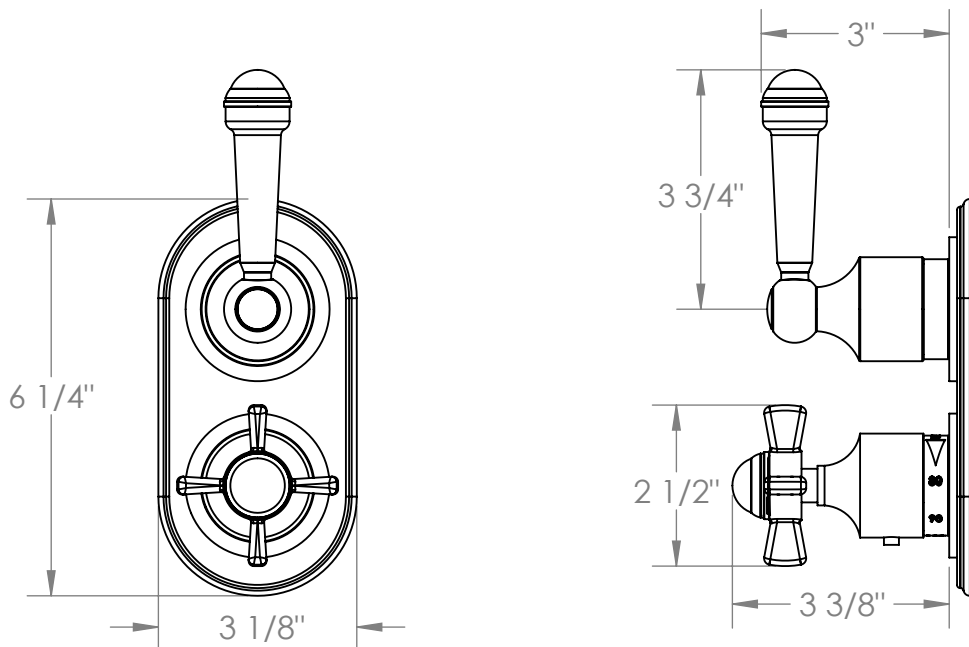

206-T25-S2

Wall Mounted Mini Thermostatic Shower Trim with built-in control
For use with SS-TH60 or SS-TH70 concealed rough

Meets the applicable requirements of ASME A112.18.1-2005/CSA B125.1-05, entitled "Plumbing Supply Fittings"