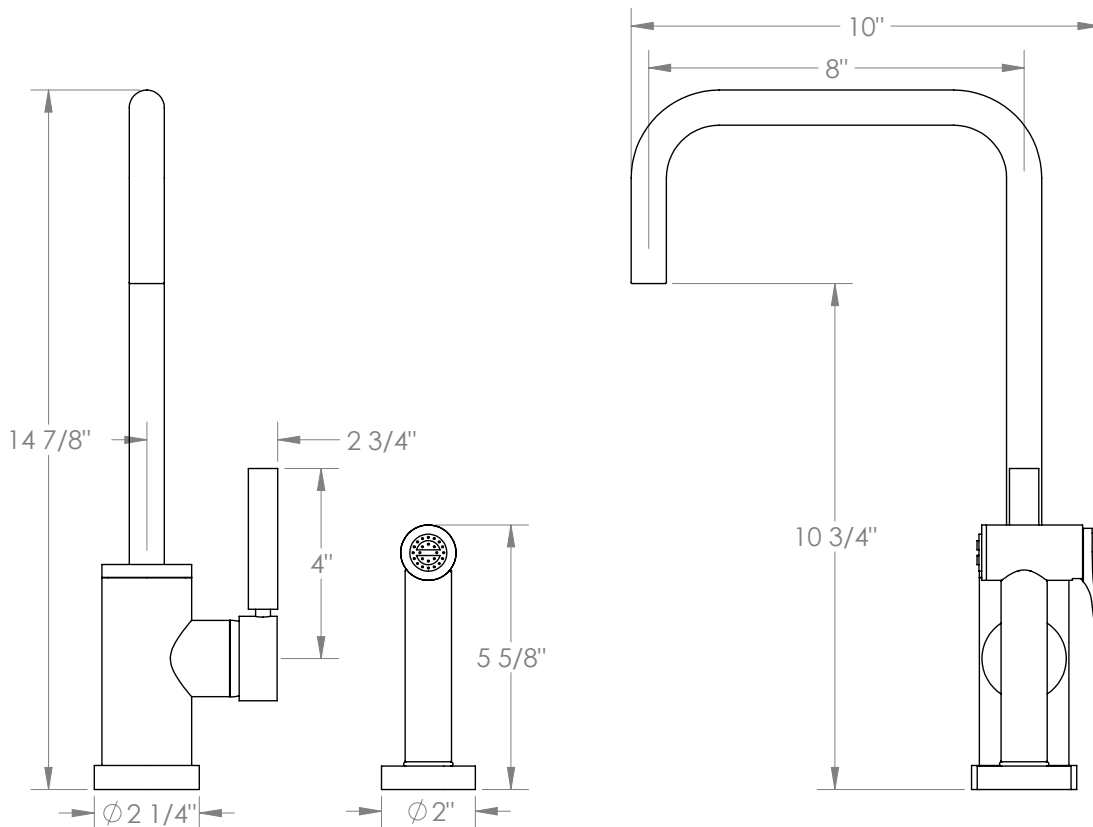

# WATERMARK

BROOKLYN, NEW YORK

*Loft 2.0*

**23-7.4-L8**

Deck Mounted, Monoblock Kitchen Faucet with Side Spray

- Side Spray Hose Length: 50" (Final Length May Vary)
- Fits Deck Up To 1-1/2" Thick
- Recommended Mounting Hole: 1-3/8"
- All Lead-Free Brass Construction
- Flow Rate: 1.75 GPM
- Ceramic Mixing Cartridge
- 360° Rotating Spout
- Professional Installation Required

Available in all finishes shown on the [Watermark Designs website](https://www.watermark-designs.com)

Meets the applicable requirements of ASME A112.18.1-2005/CSA B125.1-05, entitled "Plumbing Supply Fittings".

Watermark Designs reserves the right to make revisions without notice to produce specifications. All product dimensions are nominal.

09/2023

350 Dewitt Ave. Brooklyn, NY 11207 USA | T: 1 718 257 2800 | F: 1 718 257 2144 | [customerservice@watermark-designs.com](mailto:customerservice@watermark-designs.com)