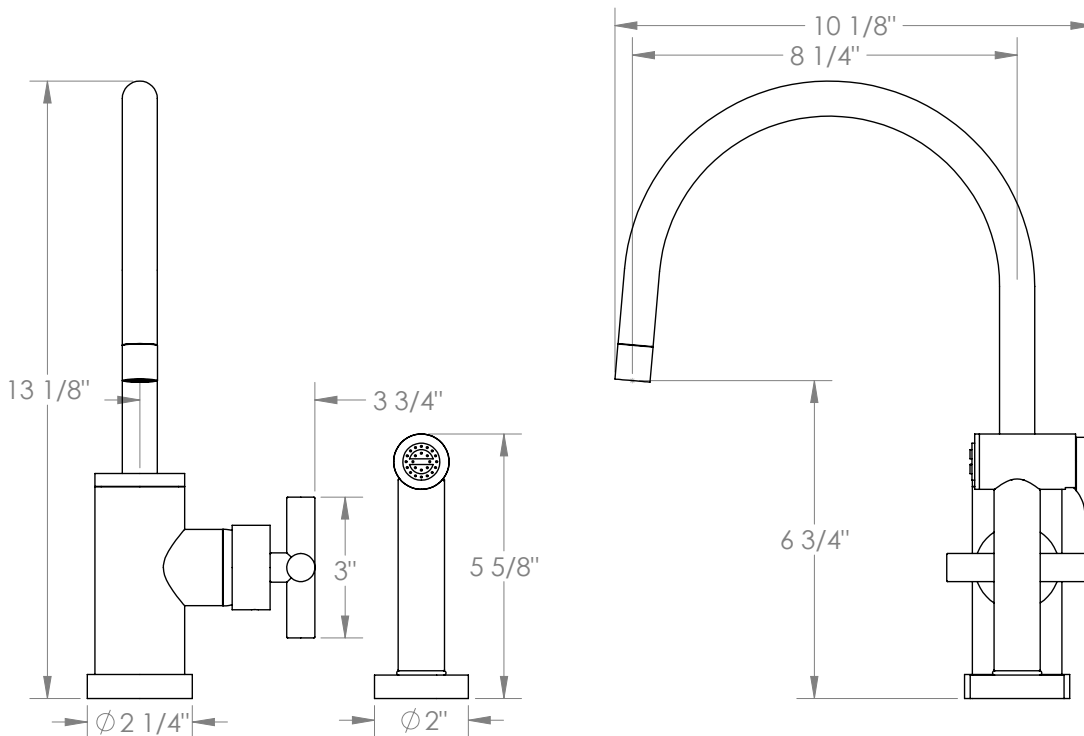

## Loft 2.0 23-7.4G-L9

Deck Mounted, Gooseneck, Monoblock Kitchen  
Faucet with Side Spray

- Side Spray Hose Length: 50" (Final Length May Vary)
- Fits Deck Up To 1-1/2" Thick
- Recommended Mounting Hole: 1-3/8"
- All Lead-Free Brass Construction
- Flow Rate: 1.75 GPM
- Ceramic Mixing Cartridge
- 360° Rotating Spout
- Professional Installation Required

Available in all finishes shown on the [Watermark Designs website](https://www.watermark-designs.com)

Meets the applicable requirements of ASME A112.18.1-2005/CSA B125.1-05, entitled "Plumbing Supply Fittings".

Watermark Designs reserves the right to make revisions without notice to produce specifications. All product dimensions are nominal.

09/2023

350 Dewitt Ave. Brooklyn, NY 11207 USA | T: 1 718 257 2800 | F: 1 718 257 2144 | [customerservice@watermark-designs.com](mailto:customerservice@watermark-designs.com)