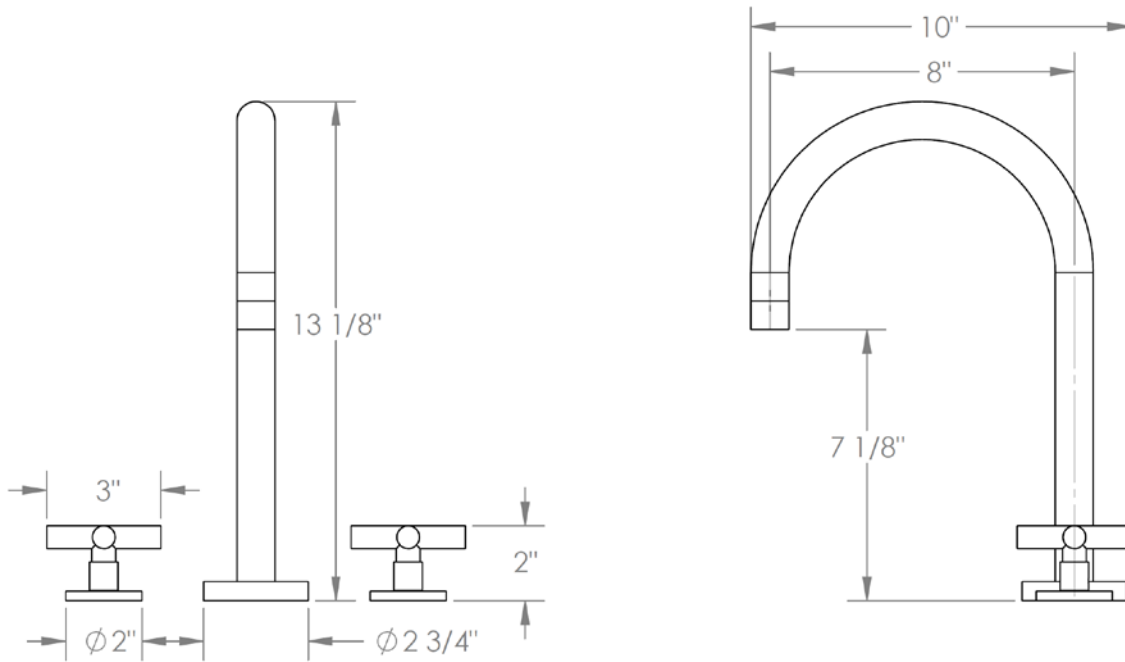

**23-8-L9**

**Deck Mounted Bath Set**

Meets the applicable requirements of ASME A112.18.1-2005/CSA B125.1-05, entitled "Plumbing Supply Fittings"