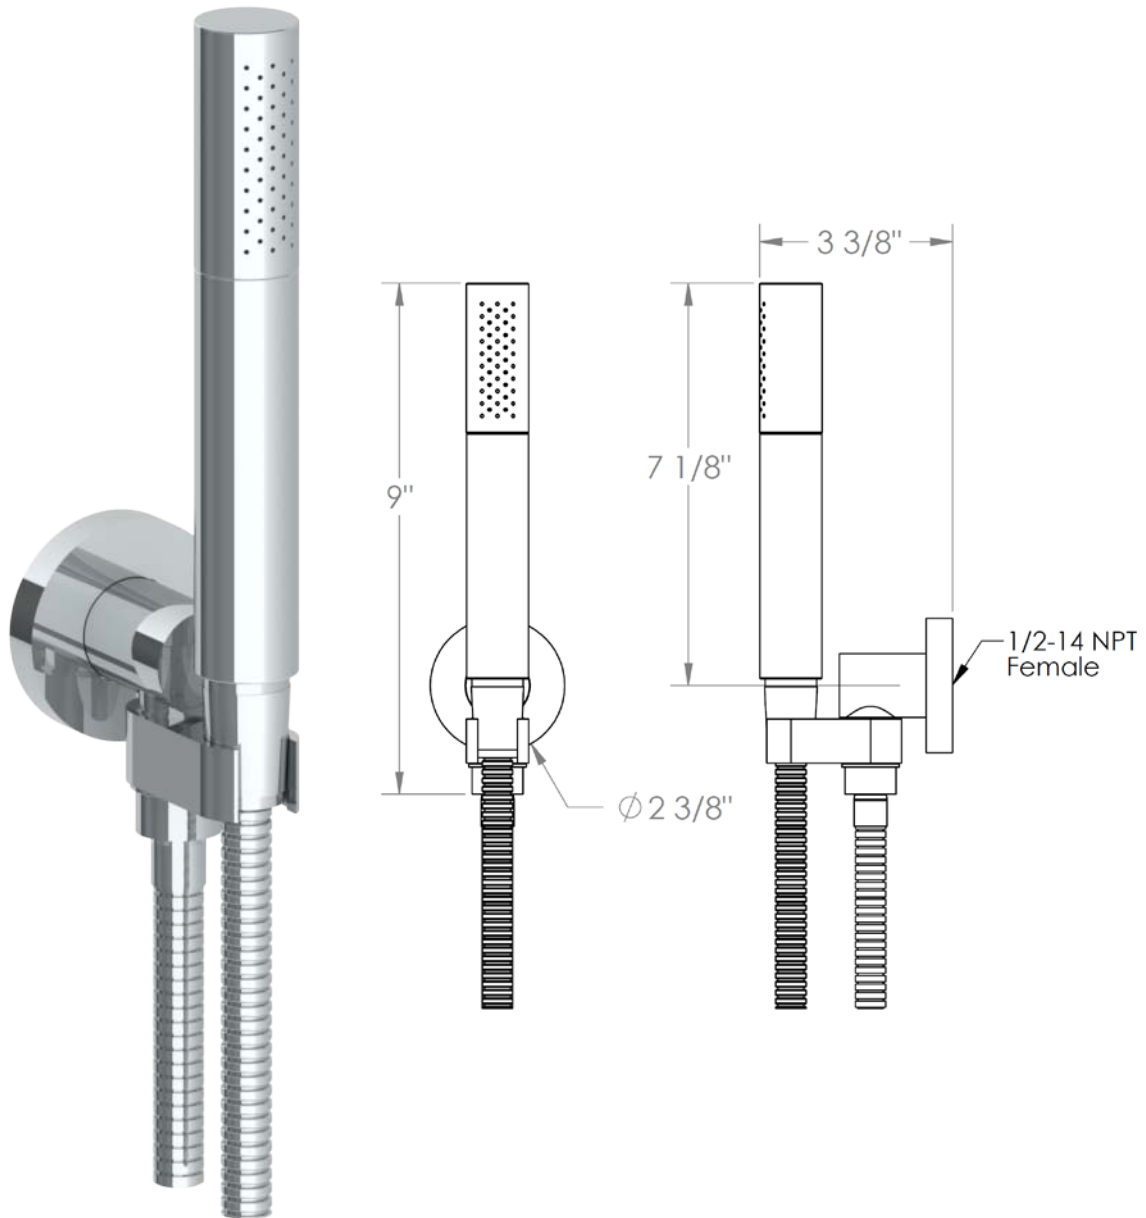

27-HSHK3

Wall Mounted Hand Shower Set
Includes Slim Hand Shower and 69" Hose
Flow Rate: 1.75 GPM

Meets the applicable requirements of ASME A112.18.1-2005/CSA B125.1-05, entitled "Plumbing Supply Fittings"