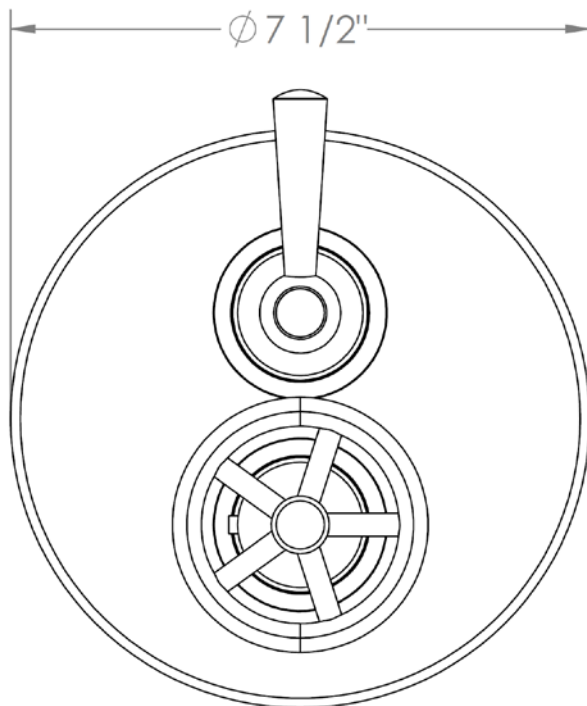

31-T20-BK

Trim Kit Only for Thermostatic Valve with Built-In Control
For use with SS-TH2000, SS-TH4000 or SS-THVD2 roughs

WATERMARK DESIGNS 3/6/2018