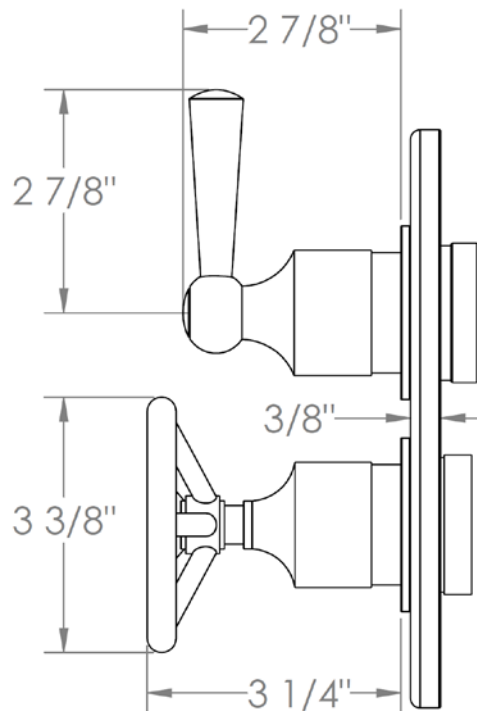

31-T20-BK

Trim Kit Only for Thermostatic Valve with Built-In Control
For use with SS-TH2000, SS-TH4000 or SS-THVD2 roughs

WATERMARK DESIGNS 3/6/2018