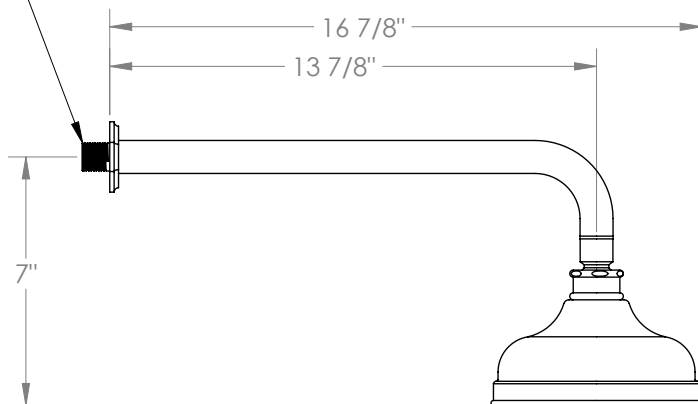

WATERMARK

BROOKLYN, NEW YORK

Beverly

314-HAF.1

Wall Mounted Showerhead

- Flow Rate: 1.75 GPM at 80 psi
- Self-Cleaning Silicone Jets
- Includes: SS-OC703AF and SH-RH070.
- Professional Installation Required.

Available in all finishes shown on the [Watermark Designs website](#)

1/2"-14 NPT MALE

Meets the applicable requirements of ASME A112.18.1-2005/CSA B125.1-05, entitled "Plumbing Supply Fittings".

Watermark Designs reserves the right to make revisions without notice to product specifications. All product dimensions are nominal.