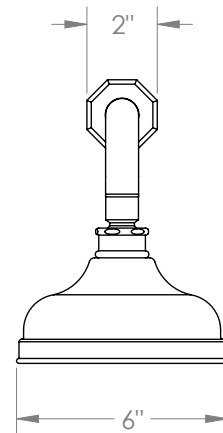

WATERMARK

BROOKLYN, NEW YORK

Beverly

314-HAF.1

Wall Mounted Showerhead

- Flow Rate: 1.75 GPM at 80 psi
- Self-Cleaning Silicone Jets
- Includes: SS-OC703AF and SH-RH070.
- Professional Installation Required.

Available in all finishes shown on the [Watermark Designs website](#)

1/2"-14 NPT MALE

Meets the applicable requirements of ASME A112.18.1-2005/CSA B125.1-05, entitled "Plumbing Supply Fittings".

Watermark Designs reserves the right to make revisions without notice to product specifications. All product dimensions are nominal.