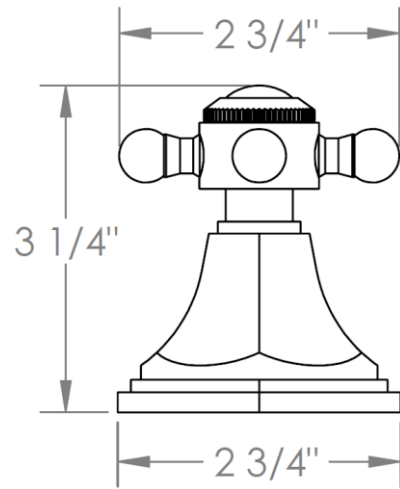

314-P80-__
Trim Kit for Pressure Balance Valve
Requires SS-PB75 concealed rough

HANDLE TRIM OPTIONS

CRY4 – ROOSEVELT

CRY5 – MARMONT

T6 – NEWTON

XX – SHETFIELD

YY – NEWPORT