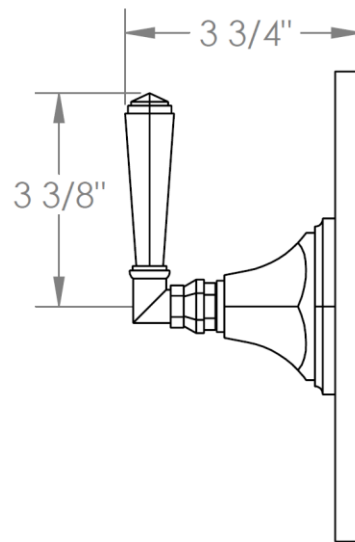

314-P80-__
Trim Kit for Pressure Balance Valve
Requires SS-PB75 concealed rough

HANDLE TRIM OPTIONS

CRY4 – ROOSEVELT

CRY5 – MARMONT

T6 – NEWTON

XX – SHETFIELD

YY – NEWPORT