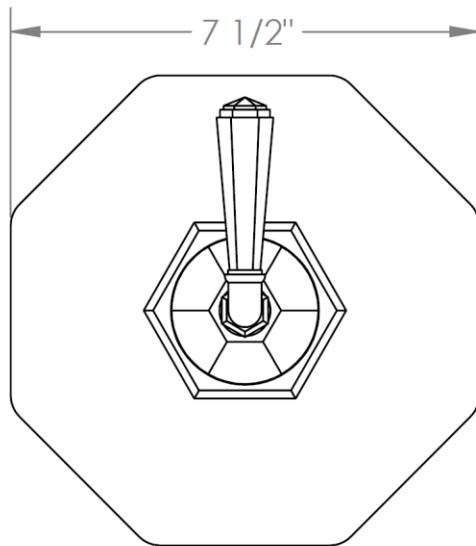

314-P80-__
Trim Kit for Pressure Balance Valve
Requires SS-PB75 concealed rough

HANDLE TRIM OPTIONS

CRY4 – ROOSEVELT

CRY5 – MARMONT

T6 – NEWTON

XX – SHETFIELD

YY – NEWPORT