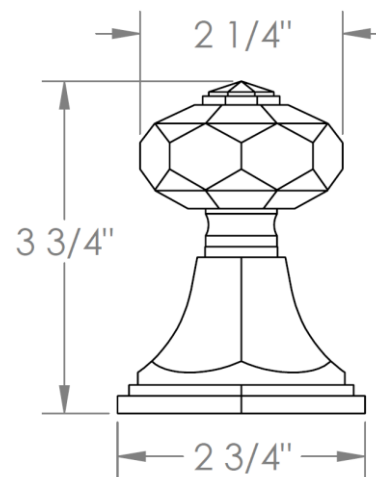

314-P80-__
Trim Kit for Pressure Balance Valve
Requires SS-PB75 concealed rough

HANDLE TRIM OPTIONS

CRY4 – ROOSEVELT

CRY5 – MARMONT

T6 – NEWTON

XX – SHETFIELD

YY – NEWPORT