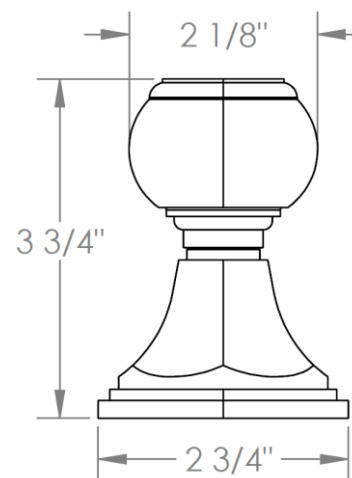

314-P80-__
Trim Kit for Pressure Balance Valve
Requires SS-PB75 concealed rough

HANDLE TRIM OPTIONS

CRY4 – ROOSEVELT

CRY5 – MARMONT

T6 – NEWTON

XX – SHETFIELD

YY – NEWPORT