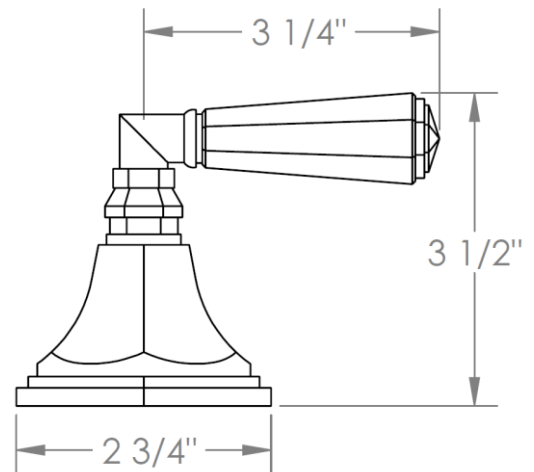

314-P80-__
Trim Kit for Pressure Balance Valve
Requires SS-PB75 concealed rough

HANDLE TRIM OPTIONS

CRY4 – ROOSEVELT

CRY5 – MARMONT

T6 – NEWTON

XX – SHETFIELD

YY – NEWPORT