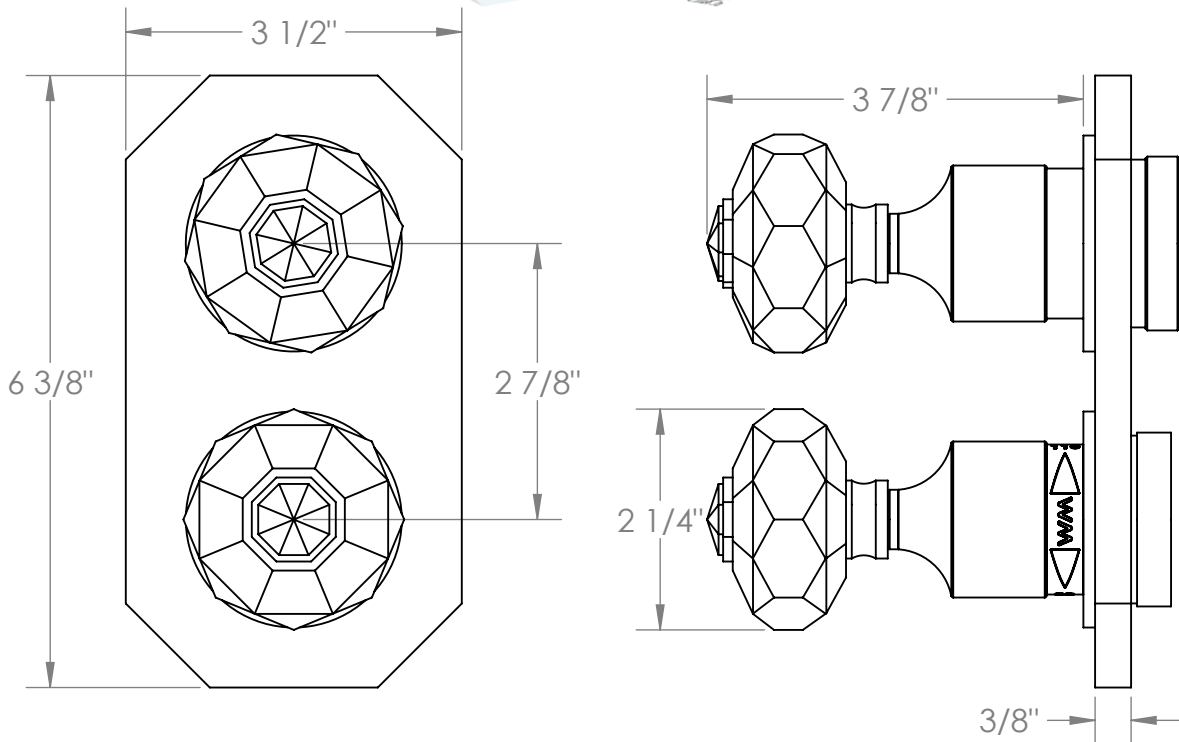

314-T25-CRY5

Wall Mounted Mini Thermostatic Trim Kit with Built-In Control
For use with SS-TH60, SS-TH70, or SS-TH80 concealed rough

Meets the applicable requirements of ASME A112.18.1-2005/CSA B125.1-05, entitled "Plumbing Supply Fittings"