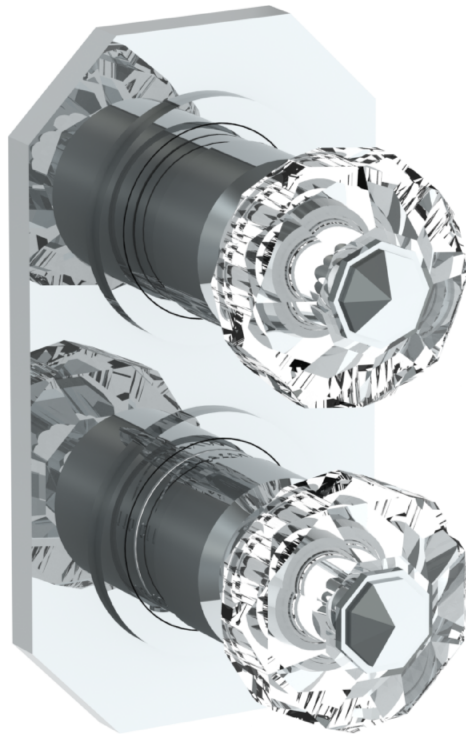

314-T25-CRY5

Wall Mounted Mini Thermostatic Trim Kit with Built-In Control
For use with SS-TH60, SS-TH70, or SS-TH80 concealed rough

Meets the applicable requirements of ASME A112.18.1-2005/CSA B125.1-05, entitled "Plumbing Supply Fittings"