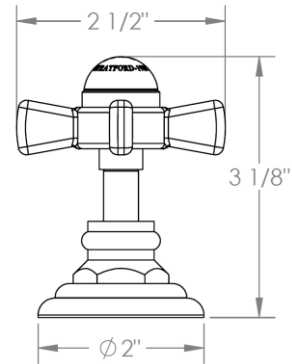

321-DTD-__

Trim for Deck Mounted Valve

Plain porcelain button

For use with SS-DD4 concealed rough

ADDITIONAL HANDLE OPTIONS

S1 - PRESTON

S2 - WALTHAM

SWA - DARIEN