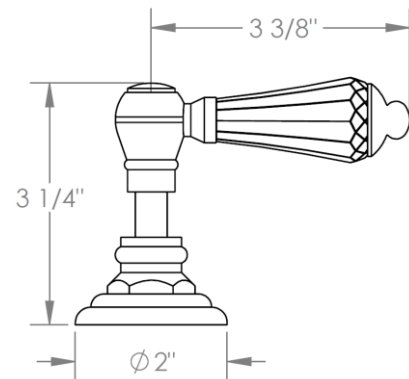

321-DTD-__

Trim for Deck Mounted Valve

Plain porcelain button

For use with SS-DD4 concealed rough

ADDITIONAL HANDLE OPTIONS

S1 - PRESTON

S2 - WALTHAM

SWA - DARIEN