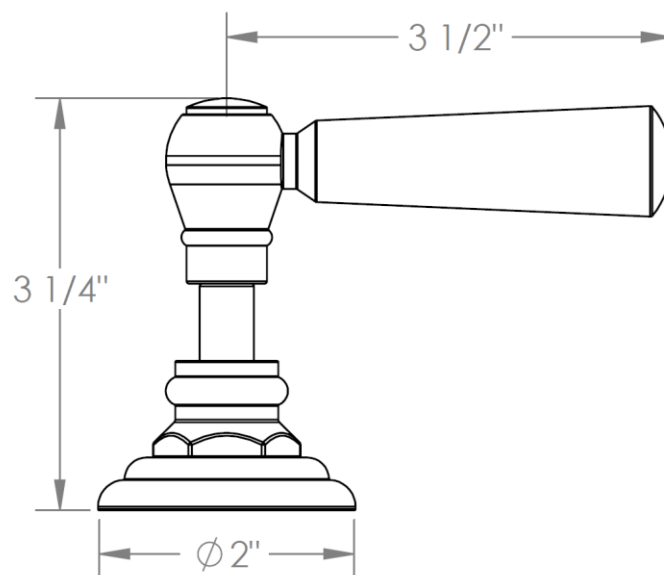

321-DTD-__

Trim for Deck Mounted Valve

Plain porcelain button

For use with SS-DD4 concealed rough

ADDITIONAL HANDLE OPTIONS

S1 - PRESTON

S2 - WALTHAM

SWA - DARIEN