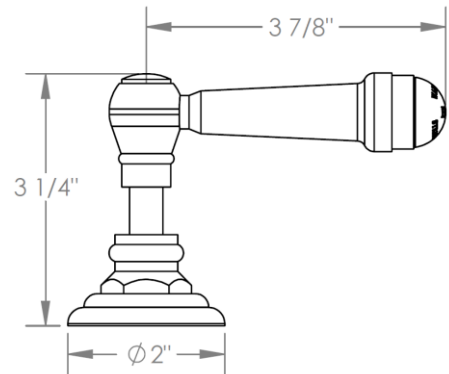

321-DTD-__

Trim for Deck Mounted Valve

Plain porcelain button

For use with SS-DD4 concealed rough

ADDITIONAL HANDLE OPTIONS

S1 - PRESTON

S2 - WALTHAM

SWA - DARIEN