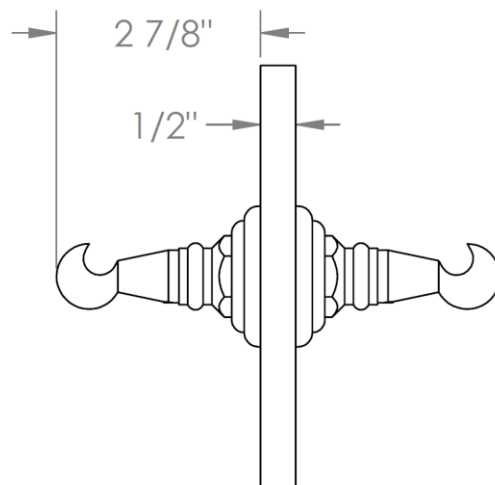

322-0.5DDP

Double Shower Door Knob / Glass Mounted Hook
Rochester Collection

WATERMARK DESIGNS 2/1/2019

350 Dewitt Ave Brooklyn NY 11207 USA T 718 257 2800 F 718 257 2144 info@watermark-designs.com