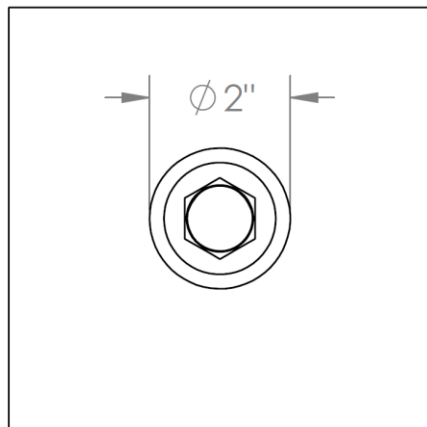

322-0.5DDP

Double Shower Door Knob / Glass Mounted Hook
Rochester Collection

WATERMARK DESIGNS 2/1/2019

350 Dewitt Ave Brooklyn NY 11207 USA T 718 257 2800 F 718 257 2144 info@watermark-designs.com