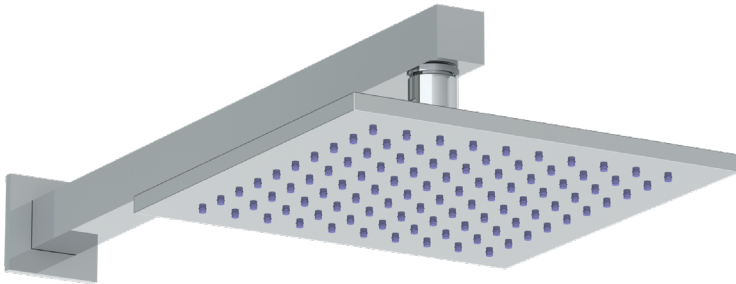

WATERMARK

BROOKLYN, NEW YORK

Edge 35-HAF

Wall Mounted Showerhead

- Flow Rate: 1.75 GPM at 80 psi
- Self-Cleaning Silicone Jets
- Includes: SS-SQ70AF and SH-SQ050.
- Professional Installation Required.

Available in all finishes shown on the [Watermark Designs website](#)

Meets the applicable requirements of ASME A112.18.1-2005/CSA B125.1-05, entitled "Plumbing Supply Fittings".

Watermark Designs reserves the right to make revisions without notice to product specifications. All product dimensions are nominal.