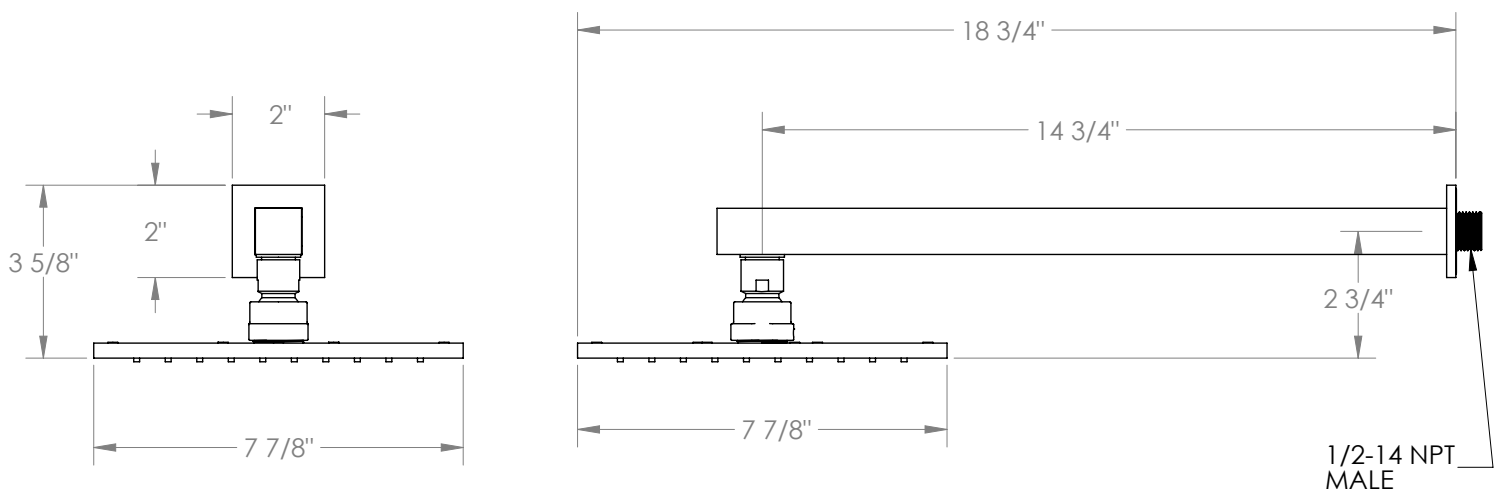

WATERMARK

BROOKLYN, NEW YORK

Edge 35-HAF

Wall Mounted Showerhead

- Flow Rate: 1.75 GPM at 80 psi
- Self-Cleaning Silicone Jets
- Includes: SS-SQ70AF and SH-SQ050.
- Professional Installation Required.

Available in all finishes shown on the [Watermark Designs website](#)

Meets the applicable requirements of ASME A112.18.1-2005/CSA B125.1-05, entitled "Plumbing Supply Fittings".

Watermark Designs reserves the right to make revisions without notice to product specifications. All product dimensions are nominal.