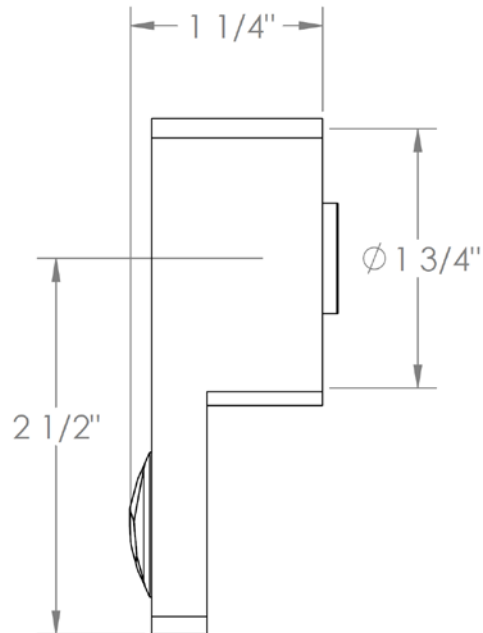

35-WTR-ED3

Wall Mounted Single-Valve Shower Trim

For use with SS-TS200-C, SS-TS200-H, SS-TS150-C, SS-TS150-H, SS-WD2, SS-WD3, SS-VCWD2 or SS-VCWD3 concealed rough

WATERMARK DESIGNS 7/18/2018