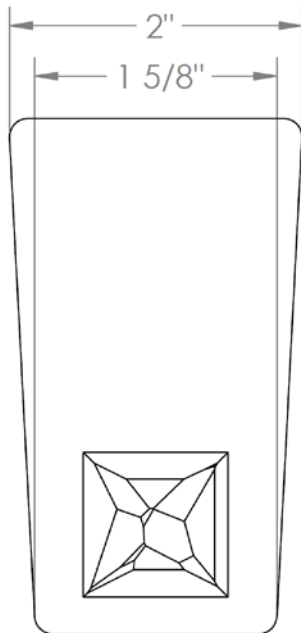

35-WTR-ED3

Wall Mounted Single-Valve Shower Trim

For use with SS-TS200-C, SS-TS200-H, SS-TS150-C, SS-TS150-H, SS-WD2, SS-WD3, SS-VCWD2 or SS-VCWD3 concealed rough

WATERMARK DESIGNS 7/18/2018