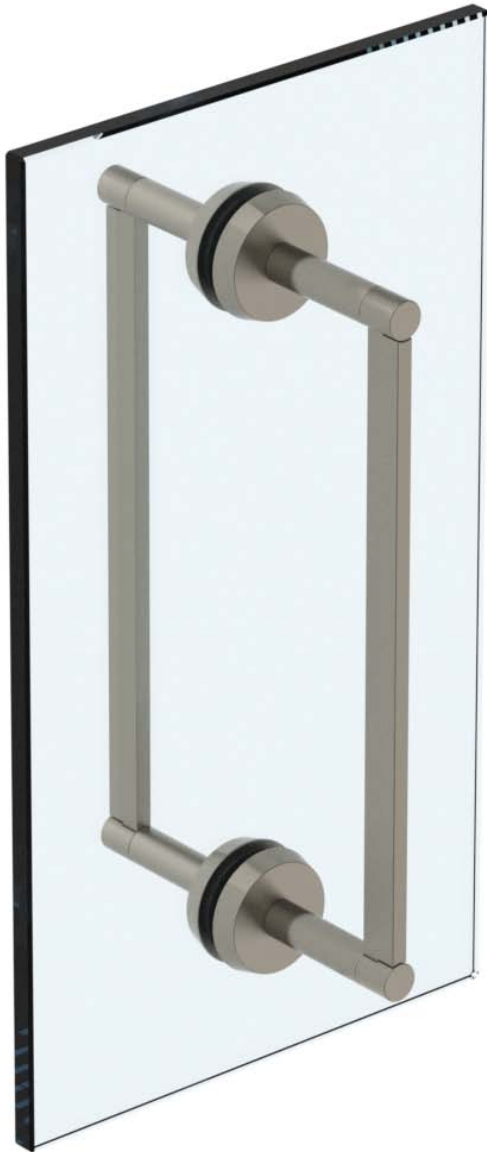

37-0.1- _DDP

Blue Double Shower Door Pull/Glass Mount Towel Bar

For use with 1/2" thick glass with Ø1/2" holes

MODEL NO.	DIMENSION OF L
37-0.1-6DDP	6"
37-0.1-12DDP	12"
37-0.1-18DDP	18"