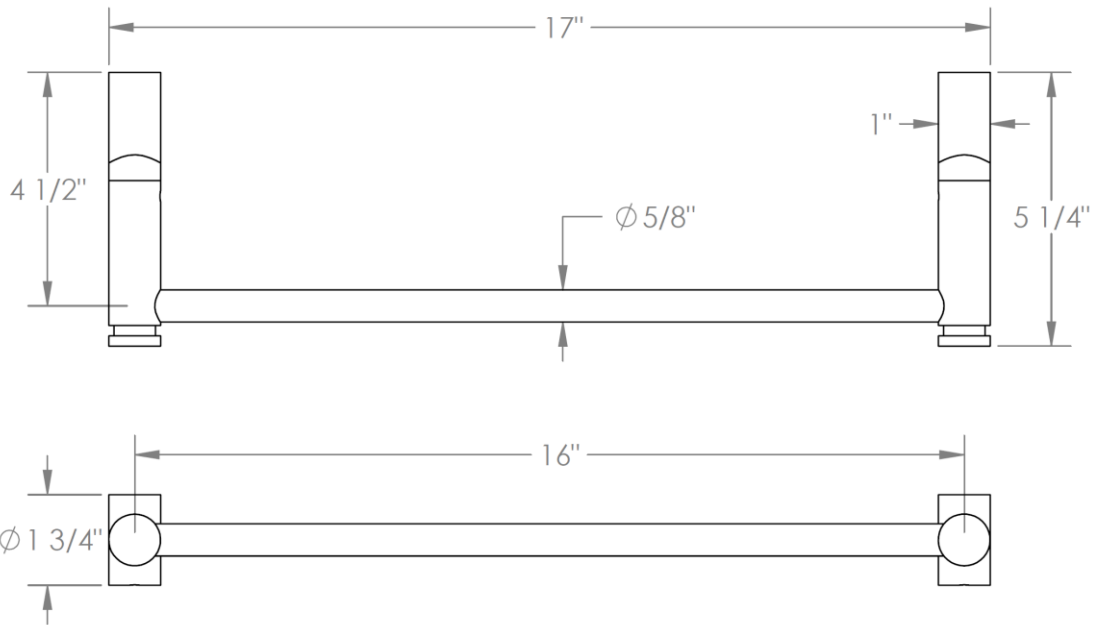

CON-SNS-0.1

16" Towel Bar for Console Legs
Sense Collection

WATERMARK DESIGNS 2/4/2019