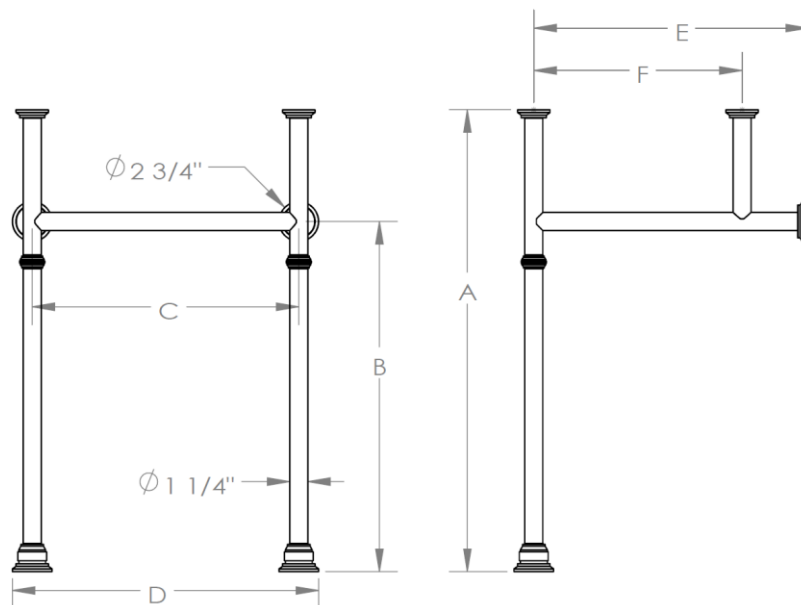

CON__-TRNST

Console Legs - Transitional
Stone/ Marble/ Glass/ Wood Top

Model No.	A	B	C	D	E	F
CON24-TRNST	32"	24 1/4"	18 1/2"	21 1/4"	19"	16 1/8"
CON30-TRNST	32"	24 3/8"	25 1/2"	28 1/4"	20"	17 1/8"
CON36-TRNST	32"	24 1/4"	31 1/2"	33 3/4"	20"	17 1/8"