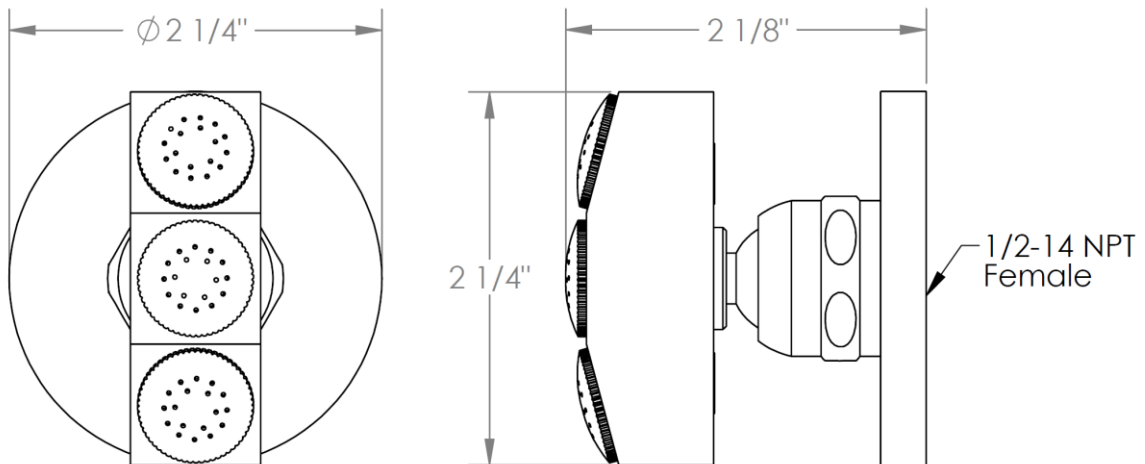

**SS-RB100**

Mini Rain Bar (Swivel)

Features 24" x 10" Spray Pattern at 18" Distance

Supply Connection Type: 1/2" NPT Female

Meets the applicable requirements of ASME A112.18.1-2005/CSA B125.1-05, entitled "Plumbing Supply Fittings"