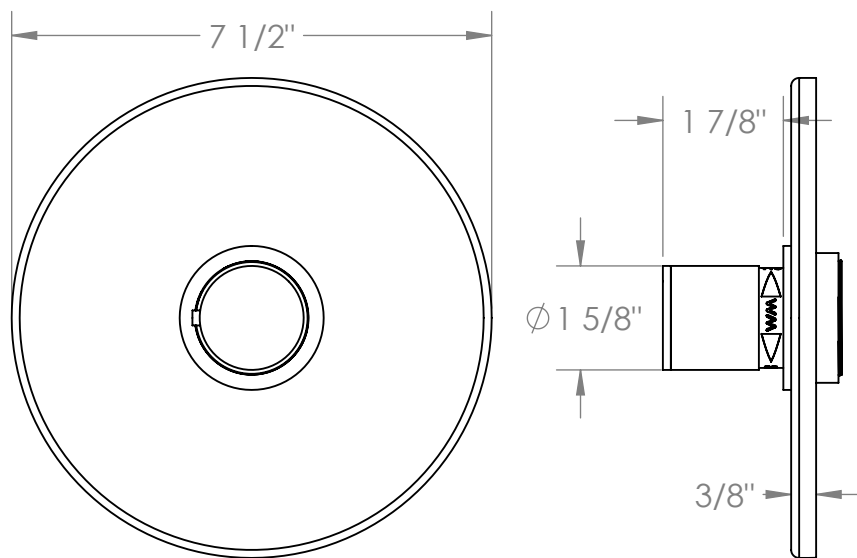

22-T10-TIC

Trim Kit Only for Thermostatic Valve

For use with SS-TH1000 or SS-TH3000 thermostatic rough

Meets the applicable requirements of ASME A112.18.1-2005/CSA B125.1-05, entitled "Plumbing Supply Fittings"