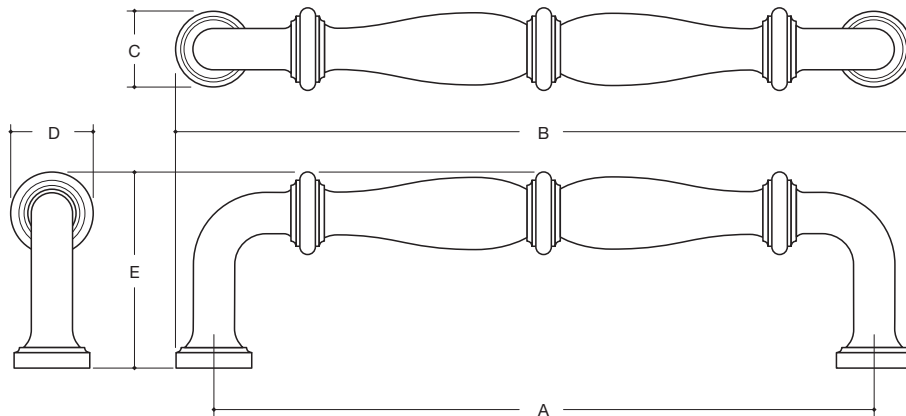

# WATER STREET

LAKWOOD NEW YORK

		<b>A</b>	<b>B</b>	<b>C</b>	<b>D</b>	<b>E</b>
7368	PULL	3"	3-7/16"	7/16"	1/2"	1-1/4"
7369	PULL	4"	4-1/2"	1/2"	5/8"	1-11/16"
7379	PULL	6"	6-11/16"	11/16"	3/4"	1-25/32"
7370	PULL	8"	8-11/16"	15/16"	1"	2-3/8"
7371	APPLIANCE PULL‡	12"	12-15/16"	15/16"	1-3/16"	2-1/2"
7390	APPLIANCE PULL‡	18"	18-15/16"	15/16"	1-1/4"	2-7/16"

Hand hammering available. ‡ Available for back to back applications.  
Made to order with standard lead time of 2 - 4 weeks, dependent on finish selected.  
Expediting availability determined by the production levels at the time of order. Upcharge applies.  
Items that are available for Quick Ship will ship within 24 hours.