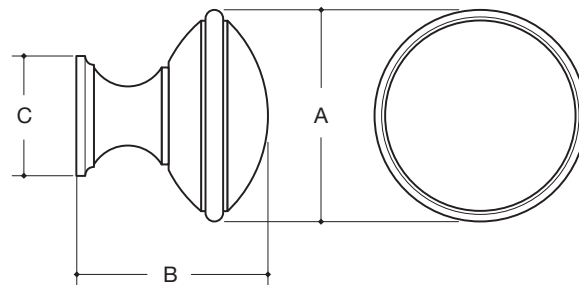

WATER STREET

LAKWOOD NEW YORK

		A	B	C
8555	KNOB	1"	1"	5/8"
8505	KNOB	1-1/4"	1-3/16"	3/4"
8506	KNOB	1-1/2"	1-11/32"	27/32"

Hand hammering available.
Made to order with standard lead time of 2 - 4 weeks, dependent on finish selected.
Expediting availability determined by the production levels at the time of order. Upcharge applies.
Items that are available for Quick Ship will ship within 24 hours.