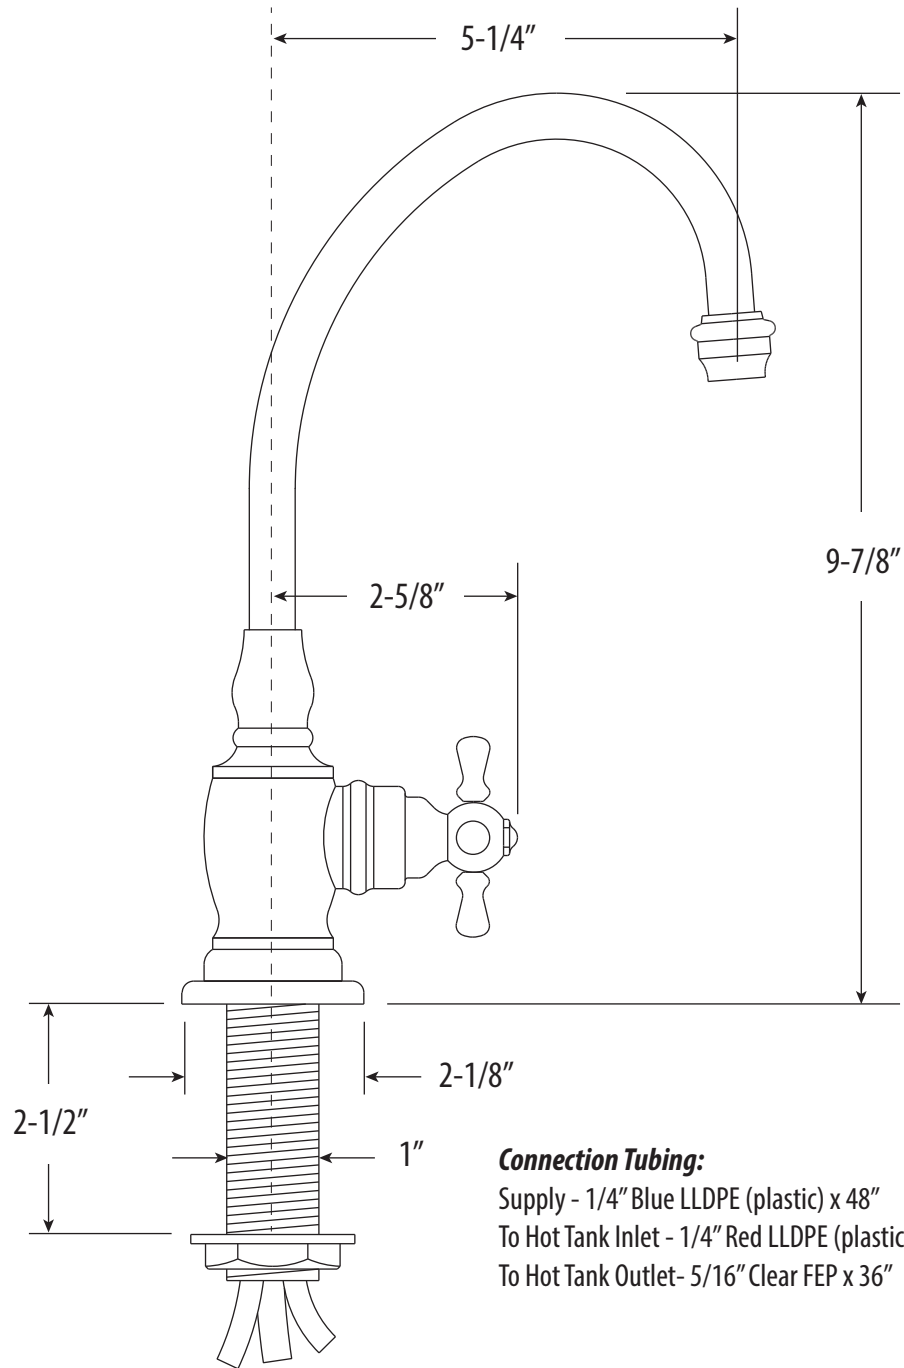

HAMPTON HOT ONLY FILTRATION FAUCET / CROSS HANDLE

1250H

- MAX COUNTER THICKNESS 2-1/2"
- INSTALL HOLE SIZE ADAPTABLE UP TO 1-3/8"

DIMENSIONS MAY VARY AND ARE SUBJECT TO CHANGE. NO RESPONSIBILITY IS ASSUMED FOR USE OF SUPERCEDED OR VOIDED DATA