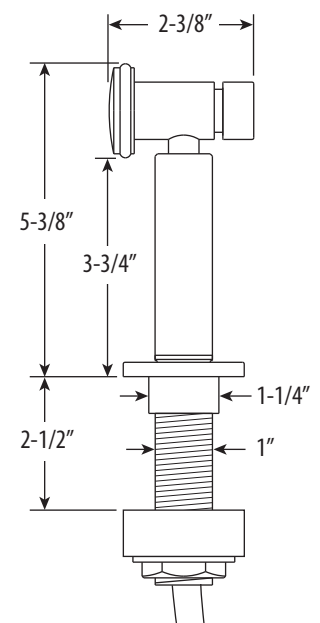

HUNLEY KITCHEN FAUCET / 12" ARTICULATED SPOUT / 2PC. SUITE

3600-12-2

- MAX COUNTER THICKNESS 2-3/8"
- MINIMUM INSTALL HOLE SIZE 1-3/8"

- A. Side Spray Connection with 1/4" NPT Pipe Fitting
- B. Supply Hoses - 20" Long with 3/8" Compression Fittings

DIMENSIONS MAY VARY AND ARE SUBJECT TO CHANGE. NO RESPONSIBILITY IS ASSUMED FOR USE OF SUPERCEDED OR VOIDED DATA