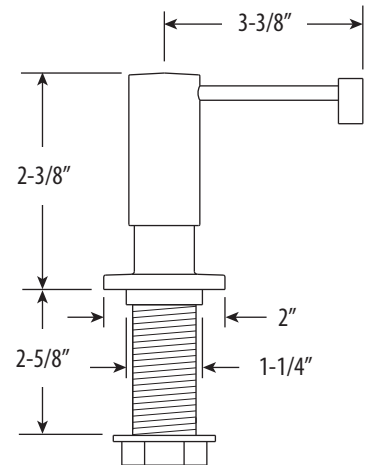

HUNLEY KITCHEN FAUCET / 12" ARTICULATED SPOUT / 2PC. SUITE

3600-12-2

- MAX COUNTER THICKNESS 2-3/8"
- MINIMUM INSTALL HOLE SIZE 1-3/8"

- A. Side Spray Connection with 1/4" NPT Pipe Fitting
- B. Supply Hoses - 20" Long with 3/8" Compression Fittings

DIMENSIONS MAY VARY AND ARE SUBJECT TO CHANGE. NO RESPONSIBILITY IS ASSUMED FOR USE OF SUPERCEDED OR VOIDED DATA