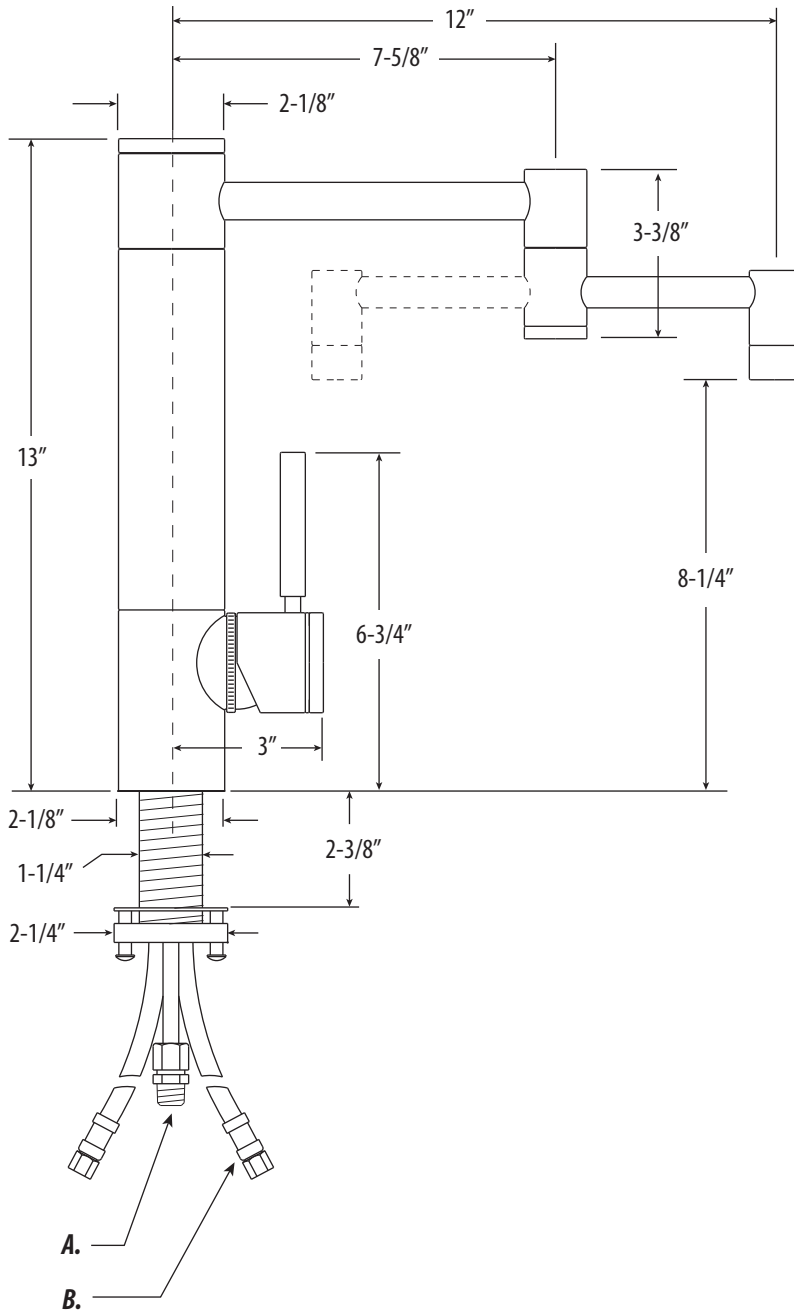

HUNLEY KITCHEN FAUCET / 12" ARTICULATED SPOUT / 2PC. SUITE

3600-12-2

- MAX COUNTER THICKNESS 2-3/8"
- MINIMUM INSTALL HOLE SIZE 1-3/8"

- A. Side Spray Connection with 1/4" NPT Pipe Fitting
- B. Supply Hoses - 20" Long with 3/8" Compression Fittings

DIMENSIONS MAY VARY AND ARE SUBJECT TO CHANGE. NO RESPONSIBILITY IS ASSUMED FOR USE OF SUPERCEDED OR VOIDED DATA