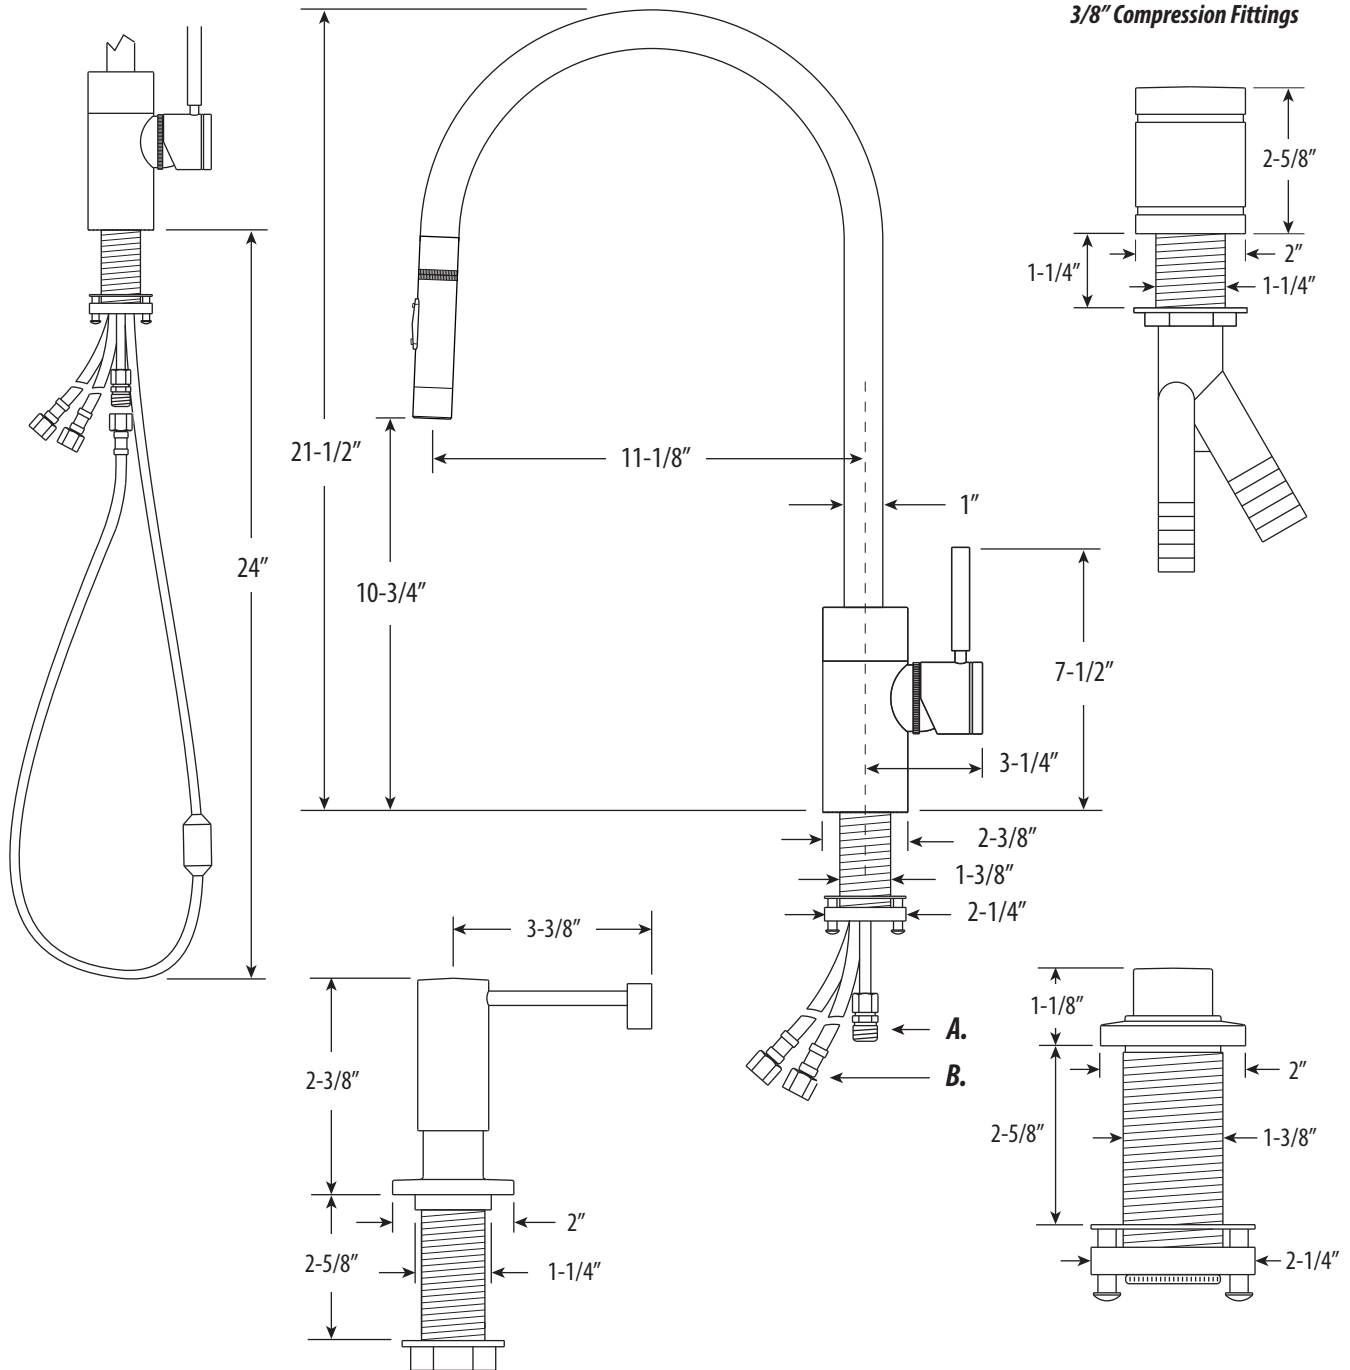

CONTEMPORARY EXTENDED REACH PLP PULLDOWN FAUCET / 4PC. SUITE

5300-4

- MAX COUNTER THICKNESS 2-3/8"
- MINIMUM INSTALL HOLE SIZE 1-1/2"

- A. Spray Connection with 3/8" Compression Fitting
- B. Supply Hoses - 20" Long with 3/8" Compression Fittings

DIMENSIONS MAY VARY AND ARE SUBJECT TO CHANGE. NO RESPONSIBILITY IS ASSUMED FOR USE OF SUPERCEDED OR VOIDED DATA